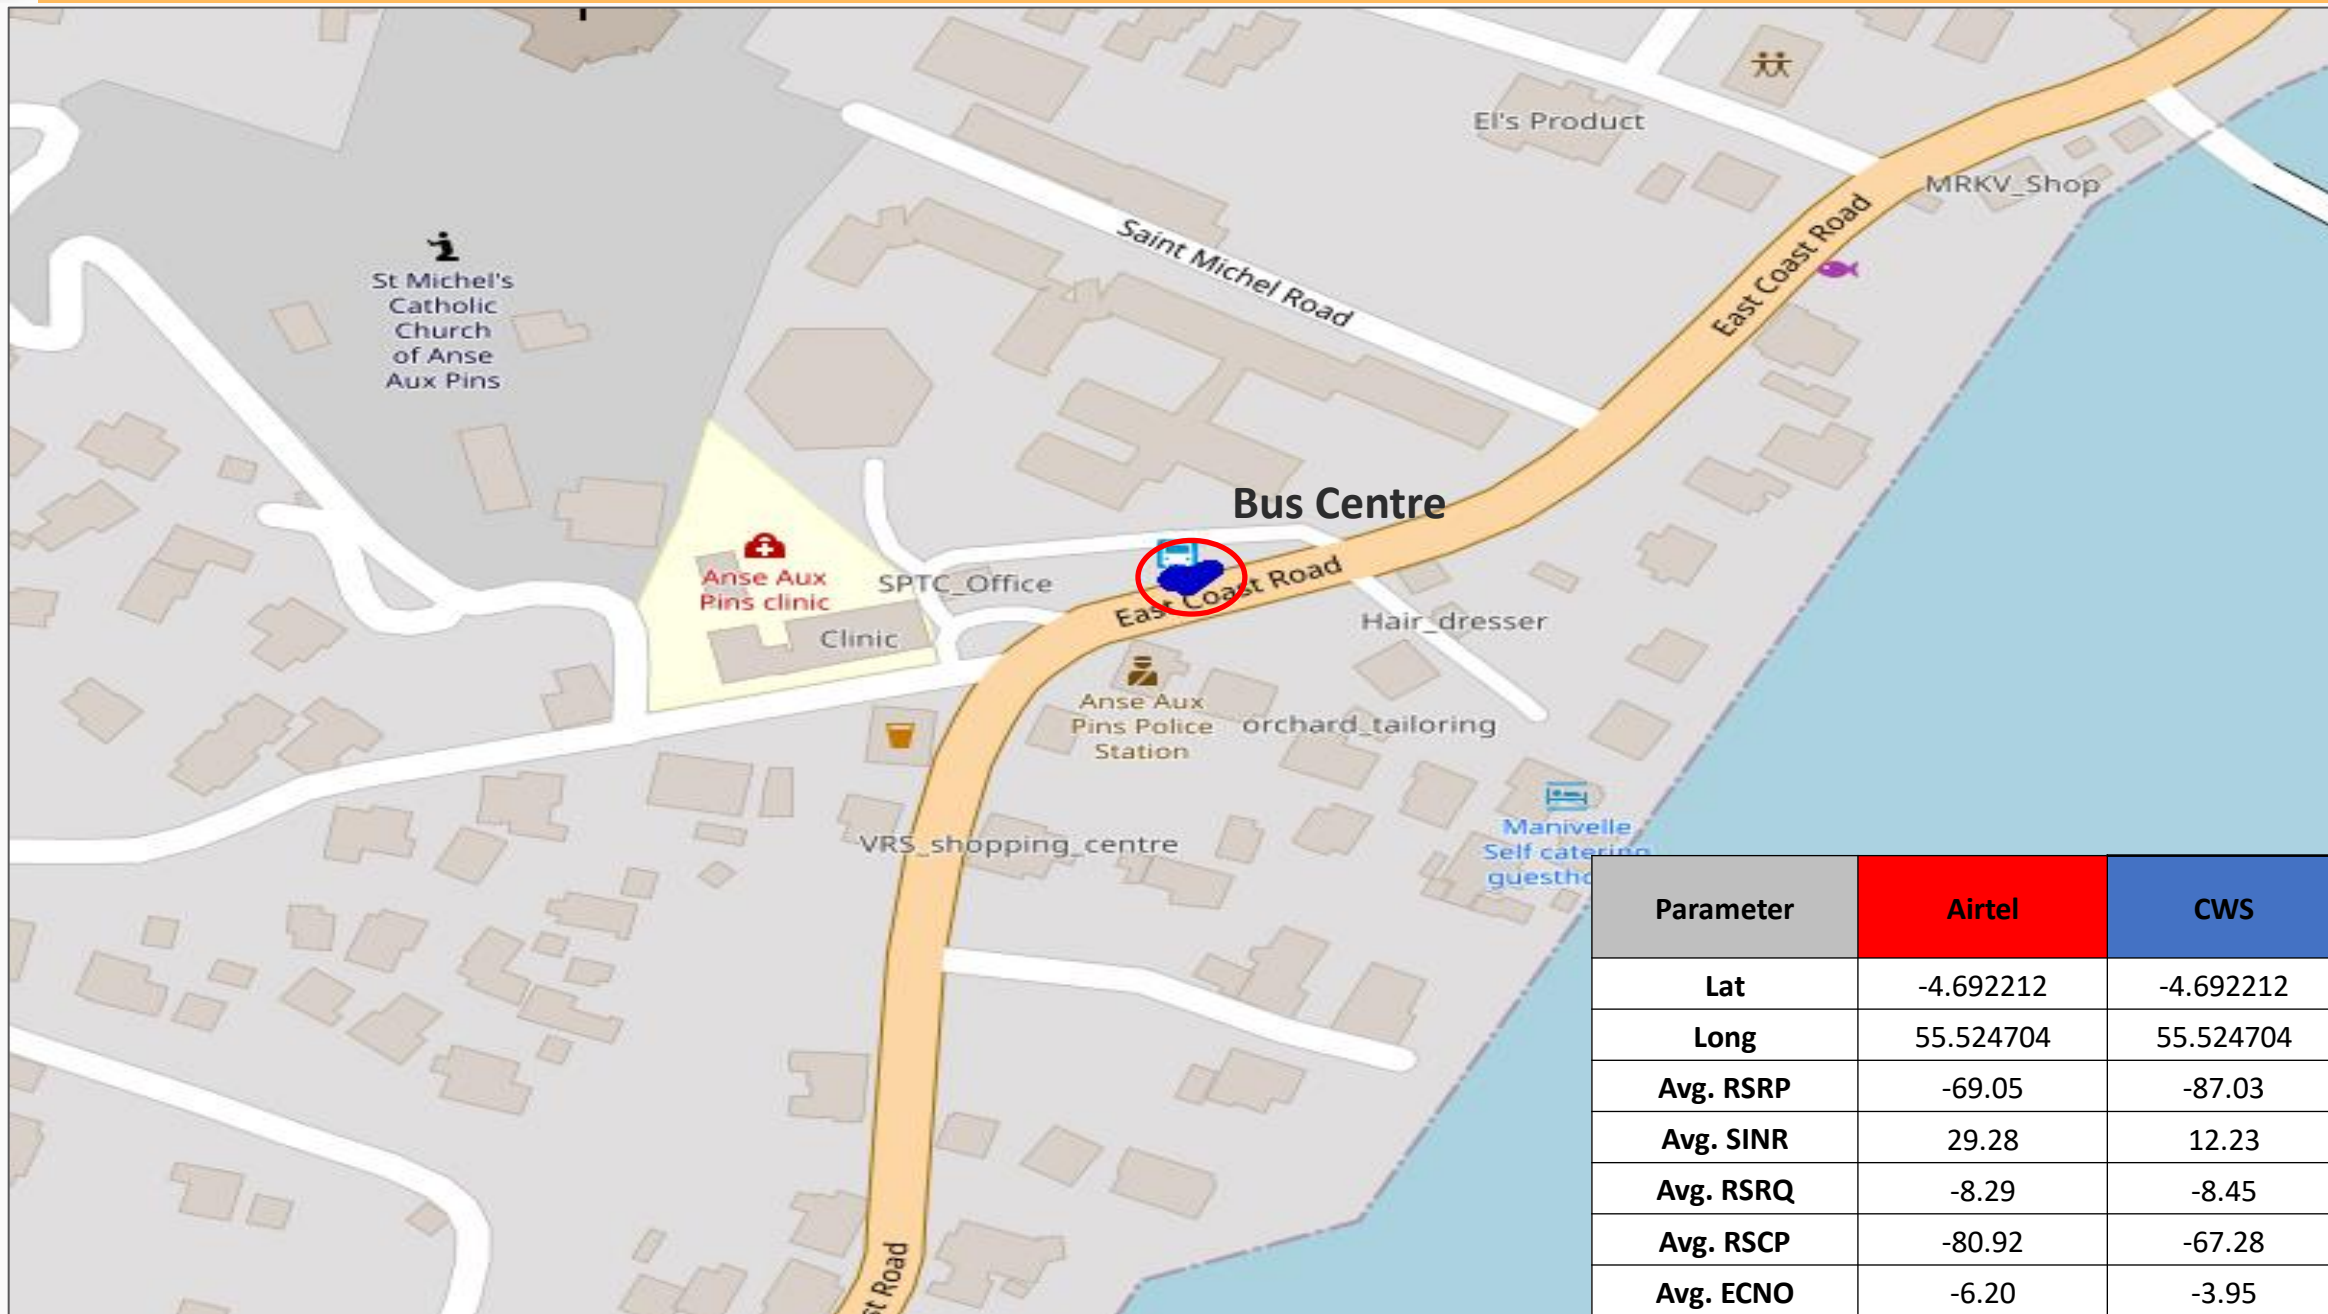

# Static Points Location – Cluster AnseAuxPins

# Static Point Location 1 - Bus Centre