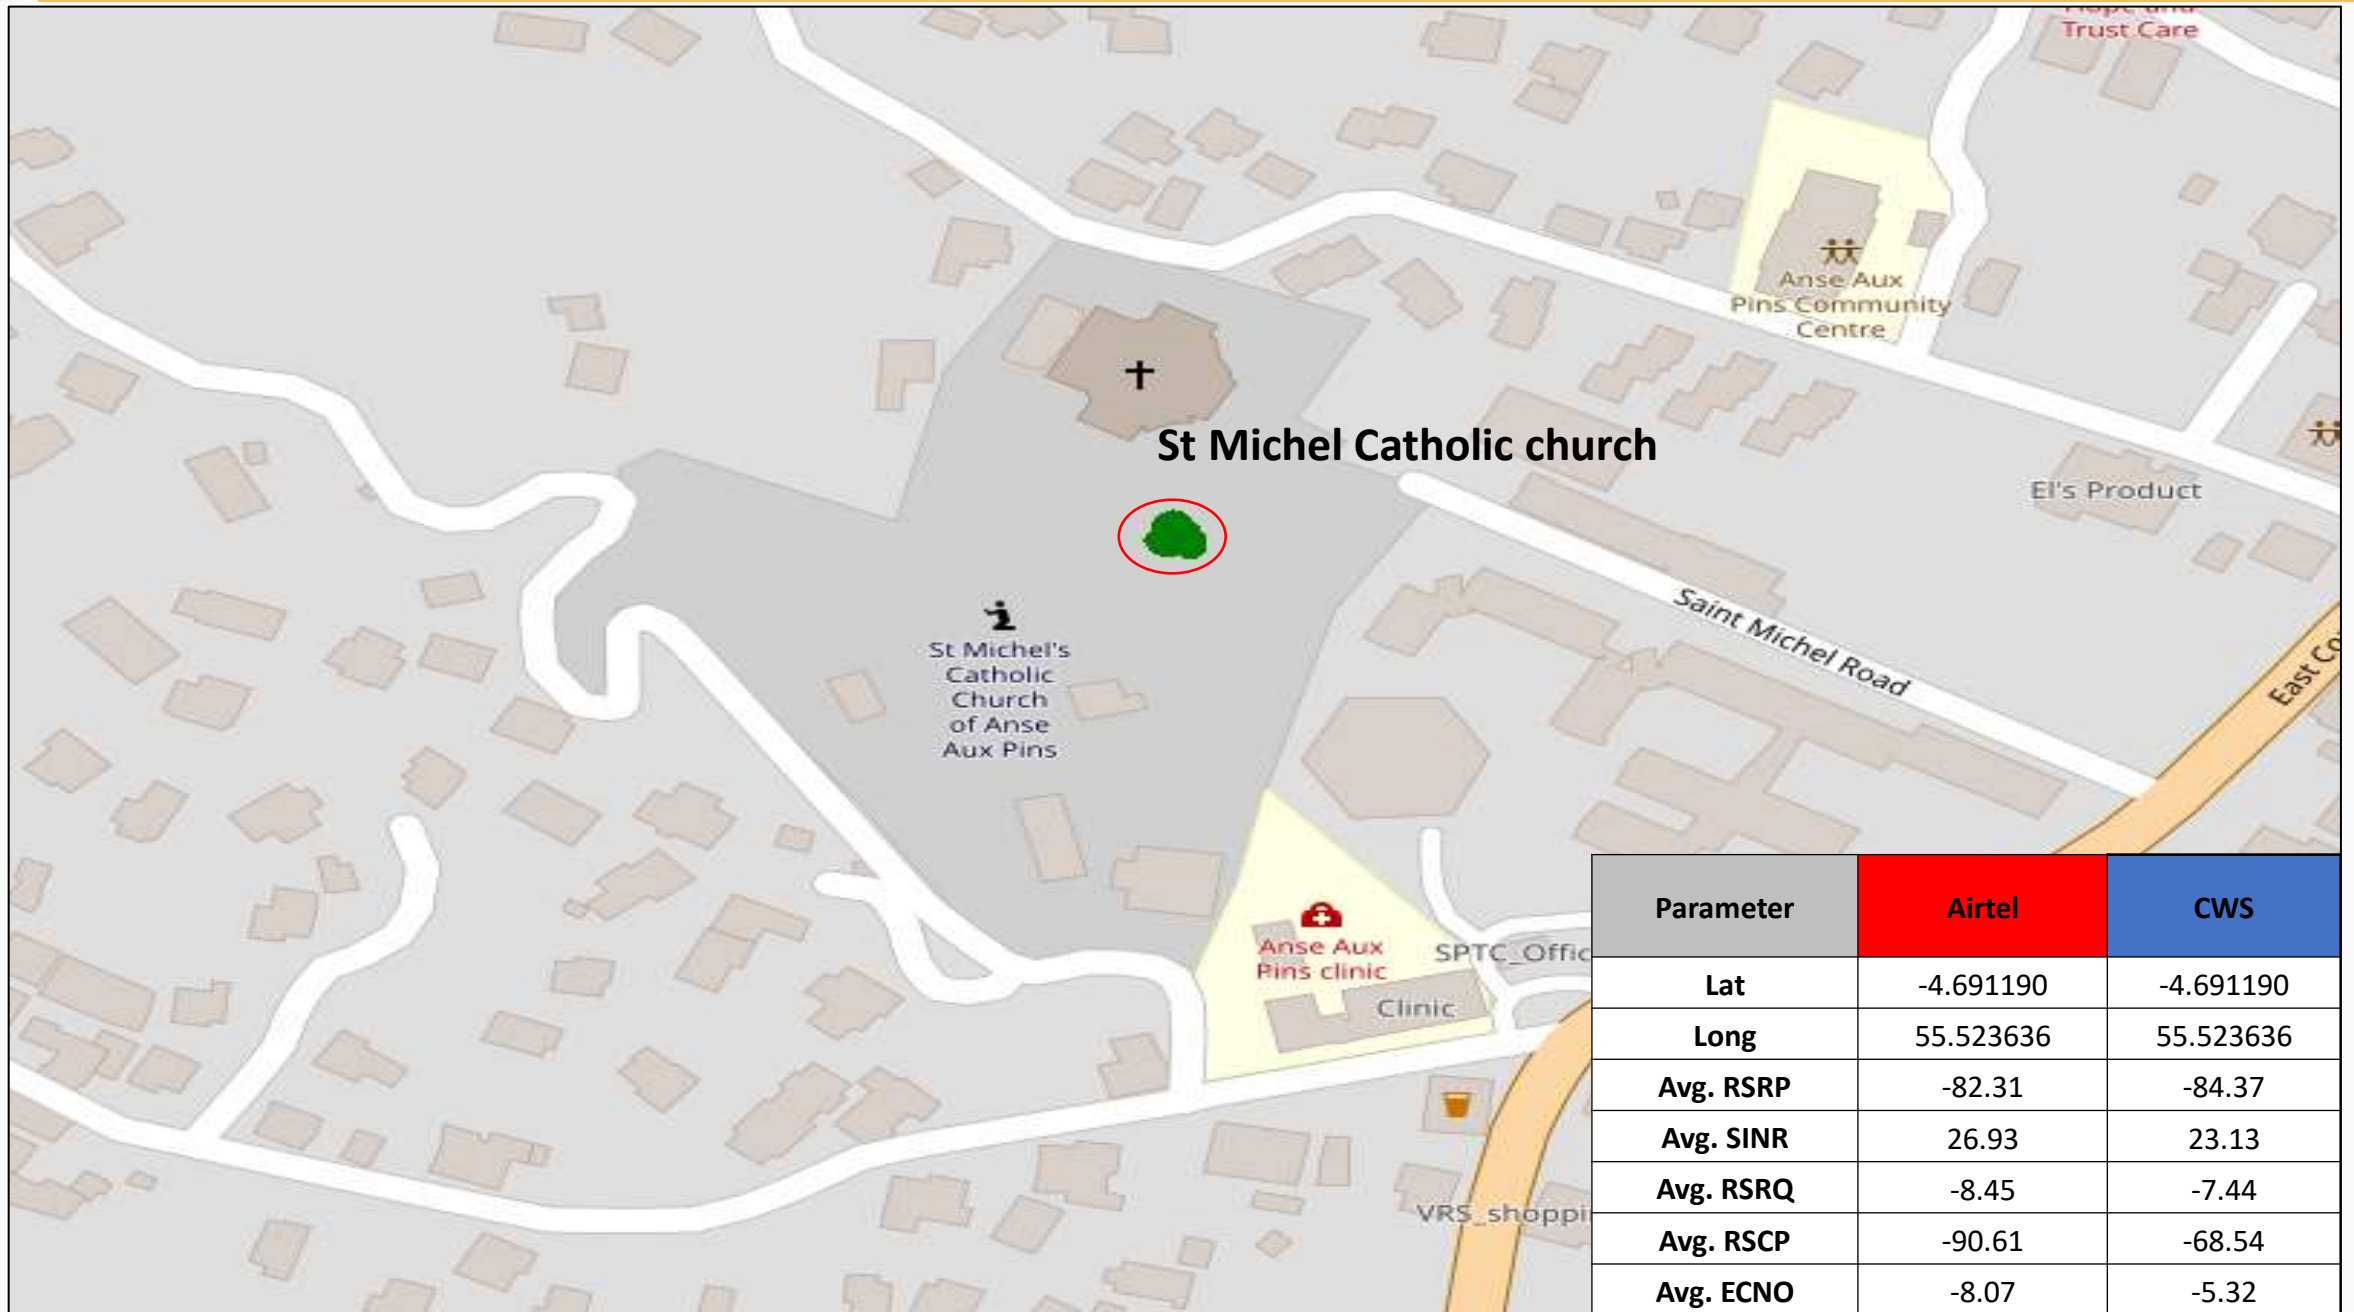

Static Point Location 3 - St Michel Catholic church

Parameter	Airtel	CWS
Lat	-4.691190	-4.691190
Long	55.523636	55.523636
Avg. RSRP	-82.31	-84.37
Avg. SINR	26.93	23.13
Avg. RSRQ	-8.45	-7.44
Avg. RSCP	-90.61	-68.54
Avg. ECNO	-8.07	-5.32