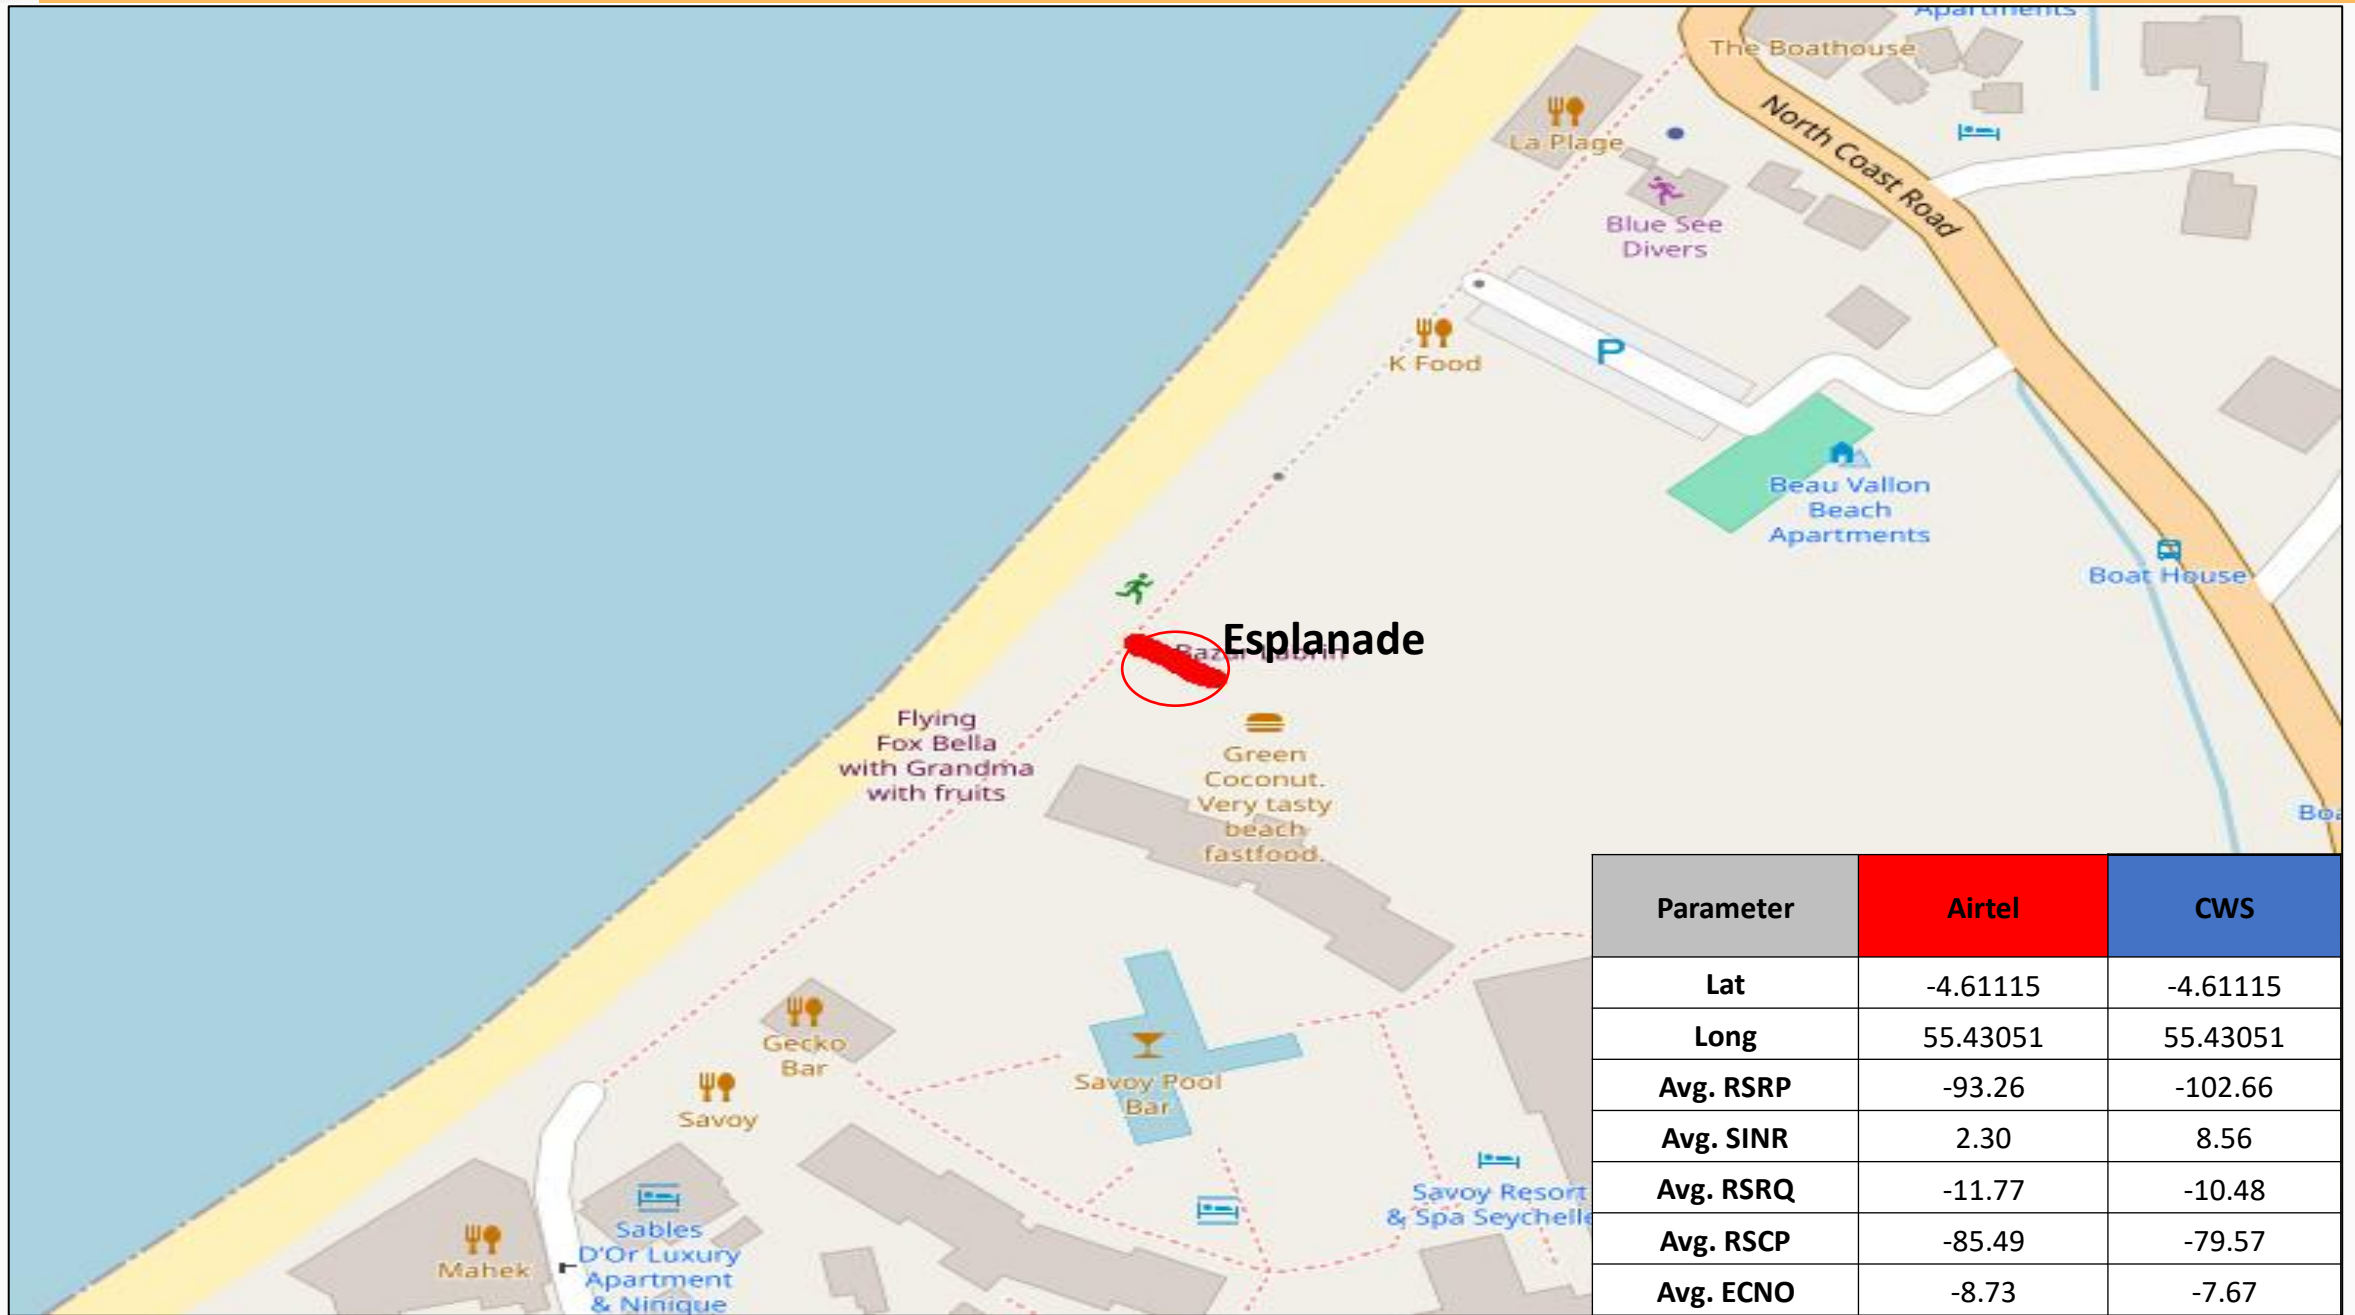

Latency KPIs	Airtel 3G	CWS 3G
Overall Latency	Sample Count [32 bytes]	22	19
	Average Latency [ms]	270.91	169.05
	Median Latency [ms]	284	140
	Ping session status: Successful	22	19
	Ping session status: Failed [Socket error]	0	0
	Ping session status: Failed [Protocol error timeout]	0	1
	Packet Loss<1%	0.00	5.00
www.google.com	Average Latency [ms]	418.45	137.90
	Median Latency [ms]	410	138
	Ping session status: Successful	11	10
	Ping session status: Failed [Socket error]	0	0
	Ping session status: Failed [Protocol error timeout]	0	0
	Packet Loss<1%	0.00	0.00
102.133.176.104	Average Latency [ms]	123.36	203.67
	Median Latency [ms]	118	198
	Ping session status: Successful	11	9
	Ping session status: Failed [Socket error]	0	0
	Ping session status: Failed [Protocol error timeout]	0	1
	Packet Loss<1%	0.00	10.00

UMTS YOUTUBE Success Ratio		
KPIs	Airtel 3G	CWS 3G
Attempt(Count)	11	10
Success(Count)	11	9
Failure(Count)	0	1
YouTube Access Time (s)	3.20	1.98
YouTube Average Resolution (pixels)	1050.21	1047.27
YouTube Success Ratio [%]	100.00	90.00

Static Point Location 2 - Esplanade