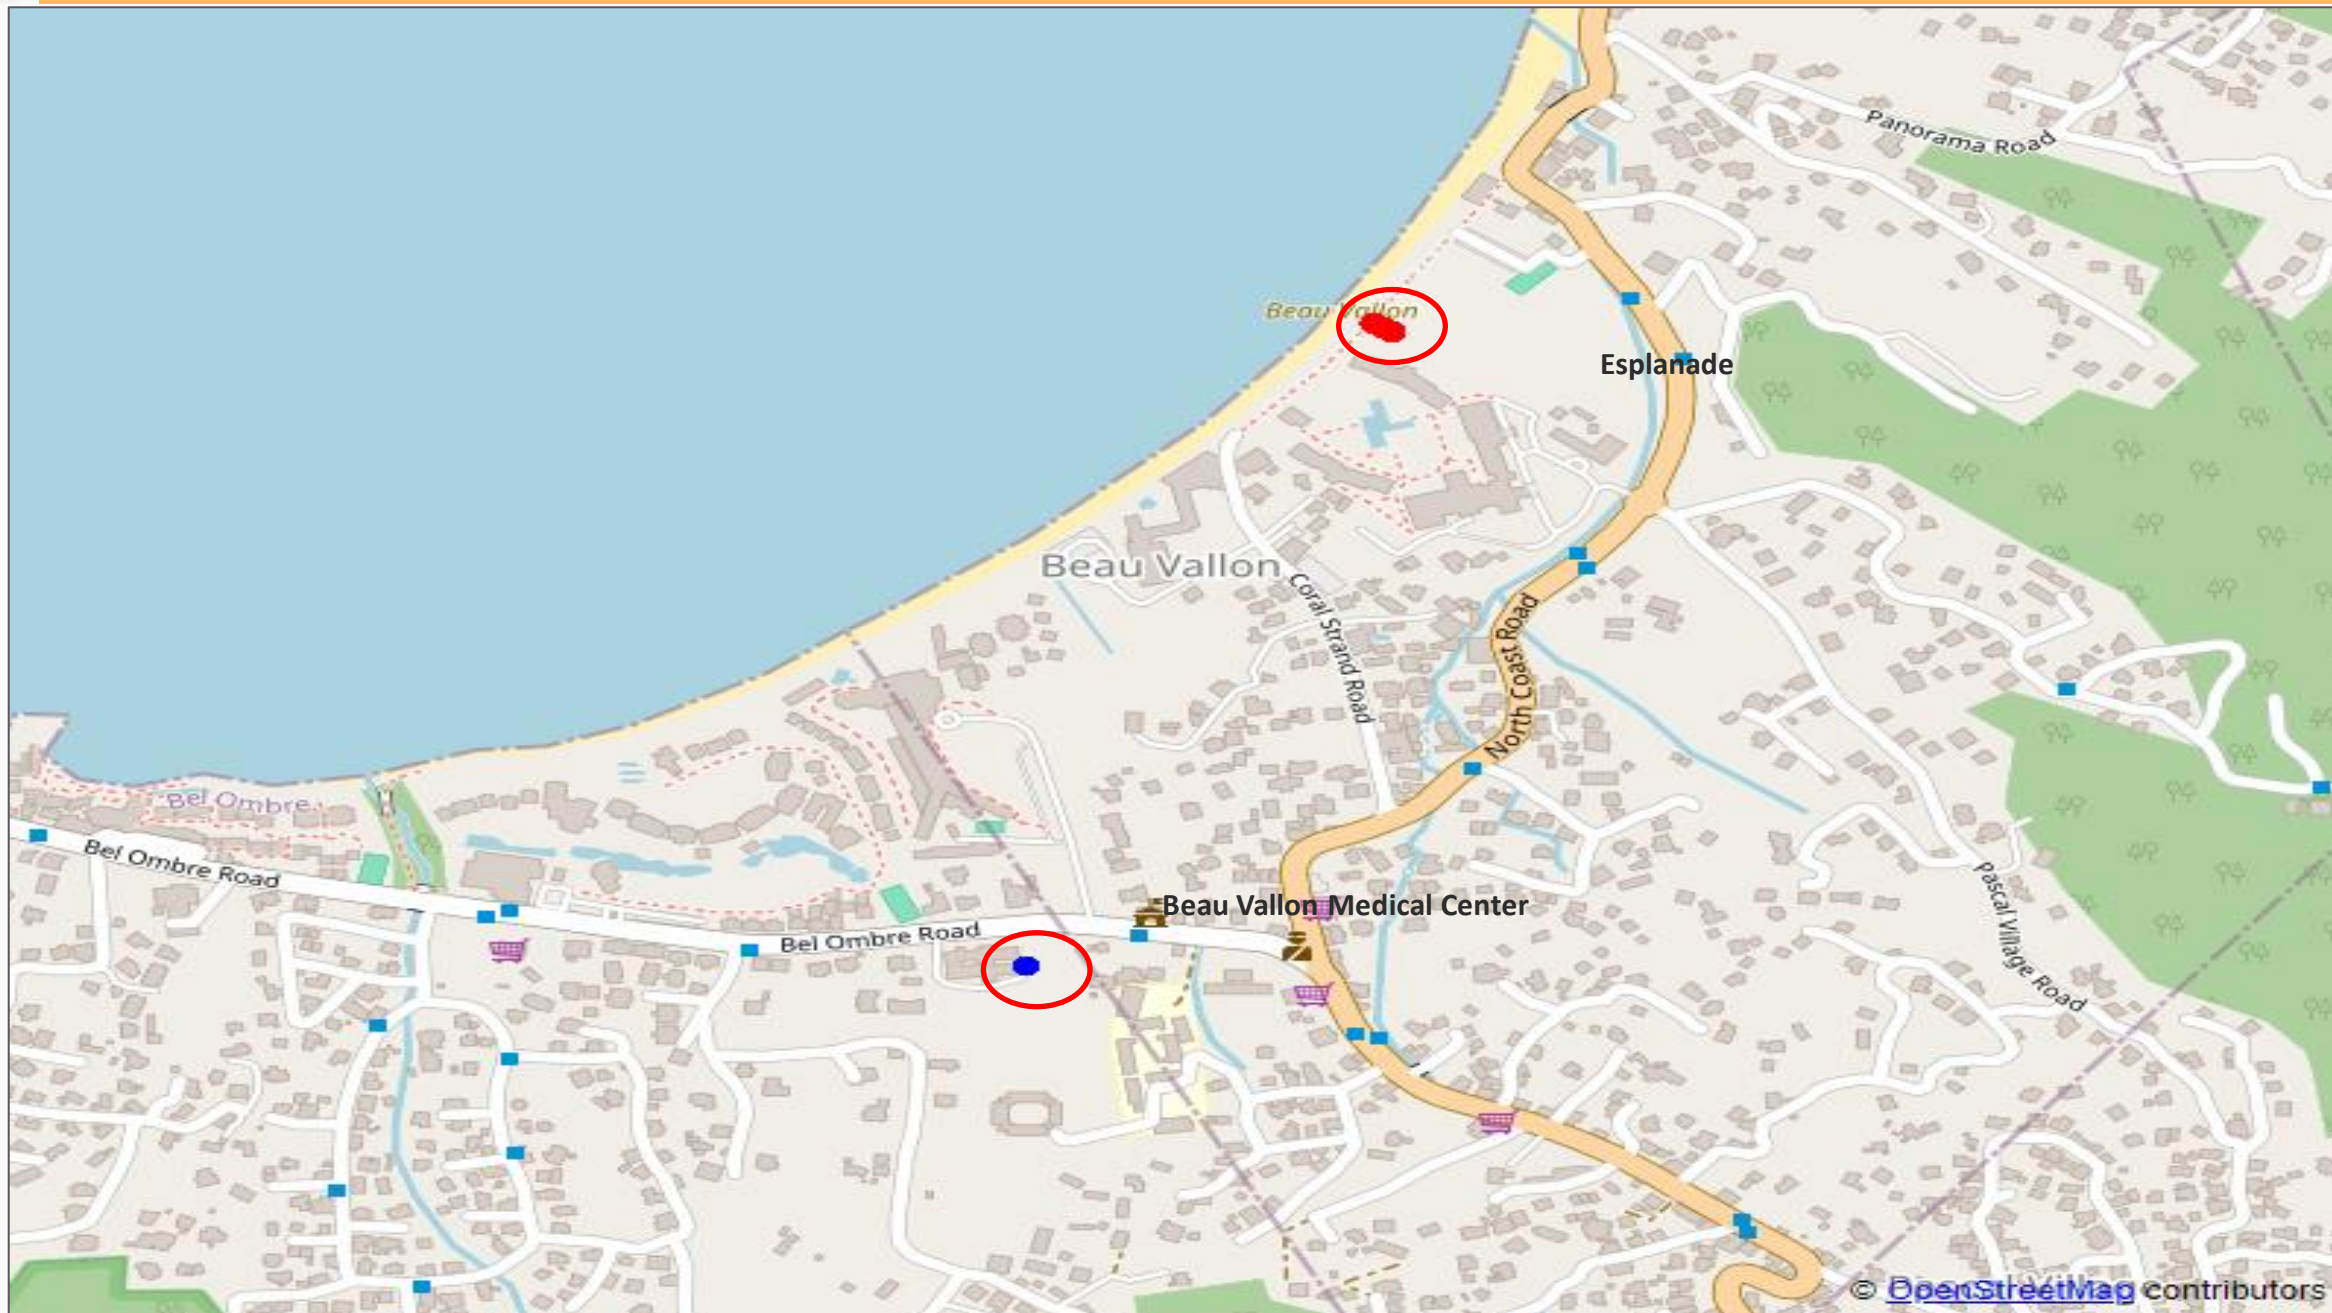

# Static Points Location – Cluster Beau Vallon