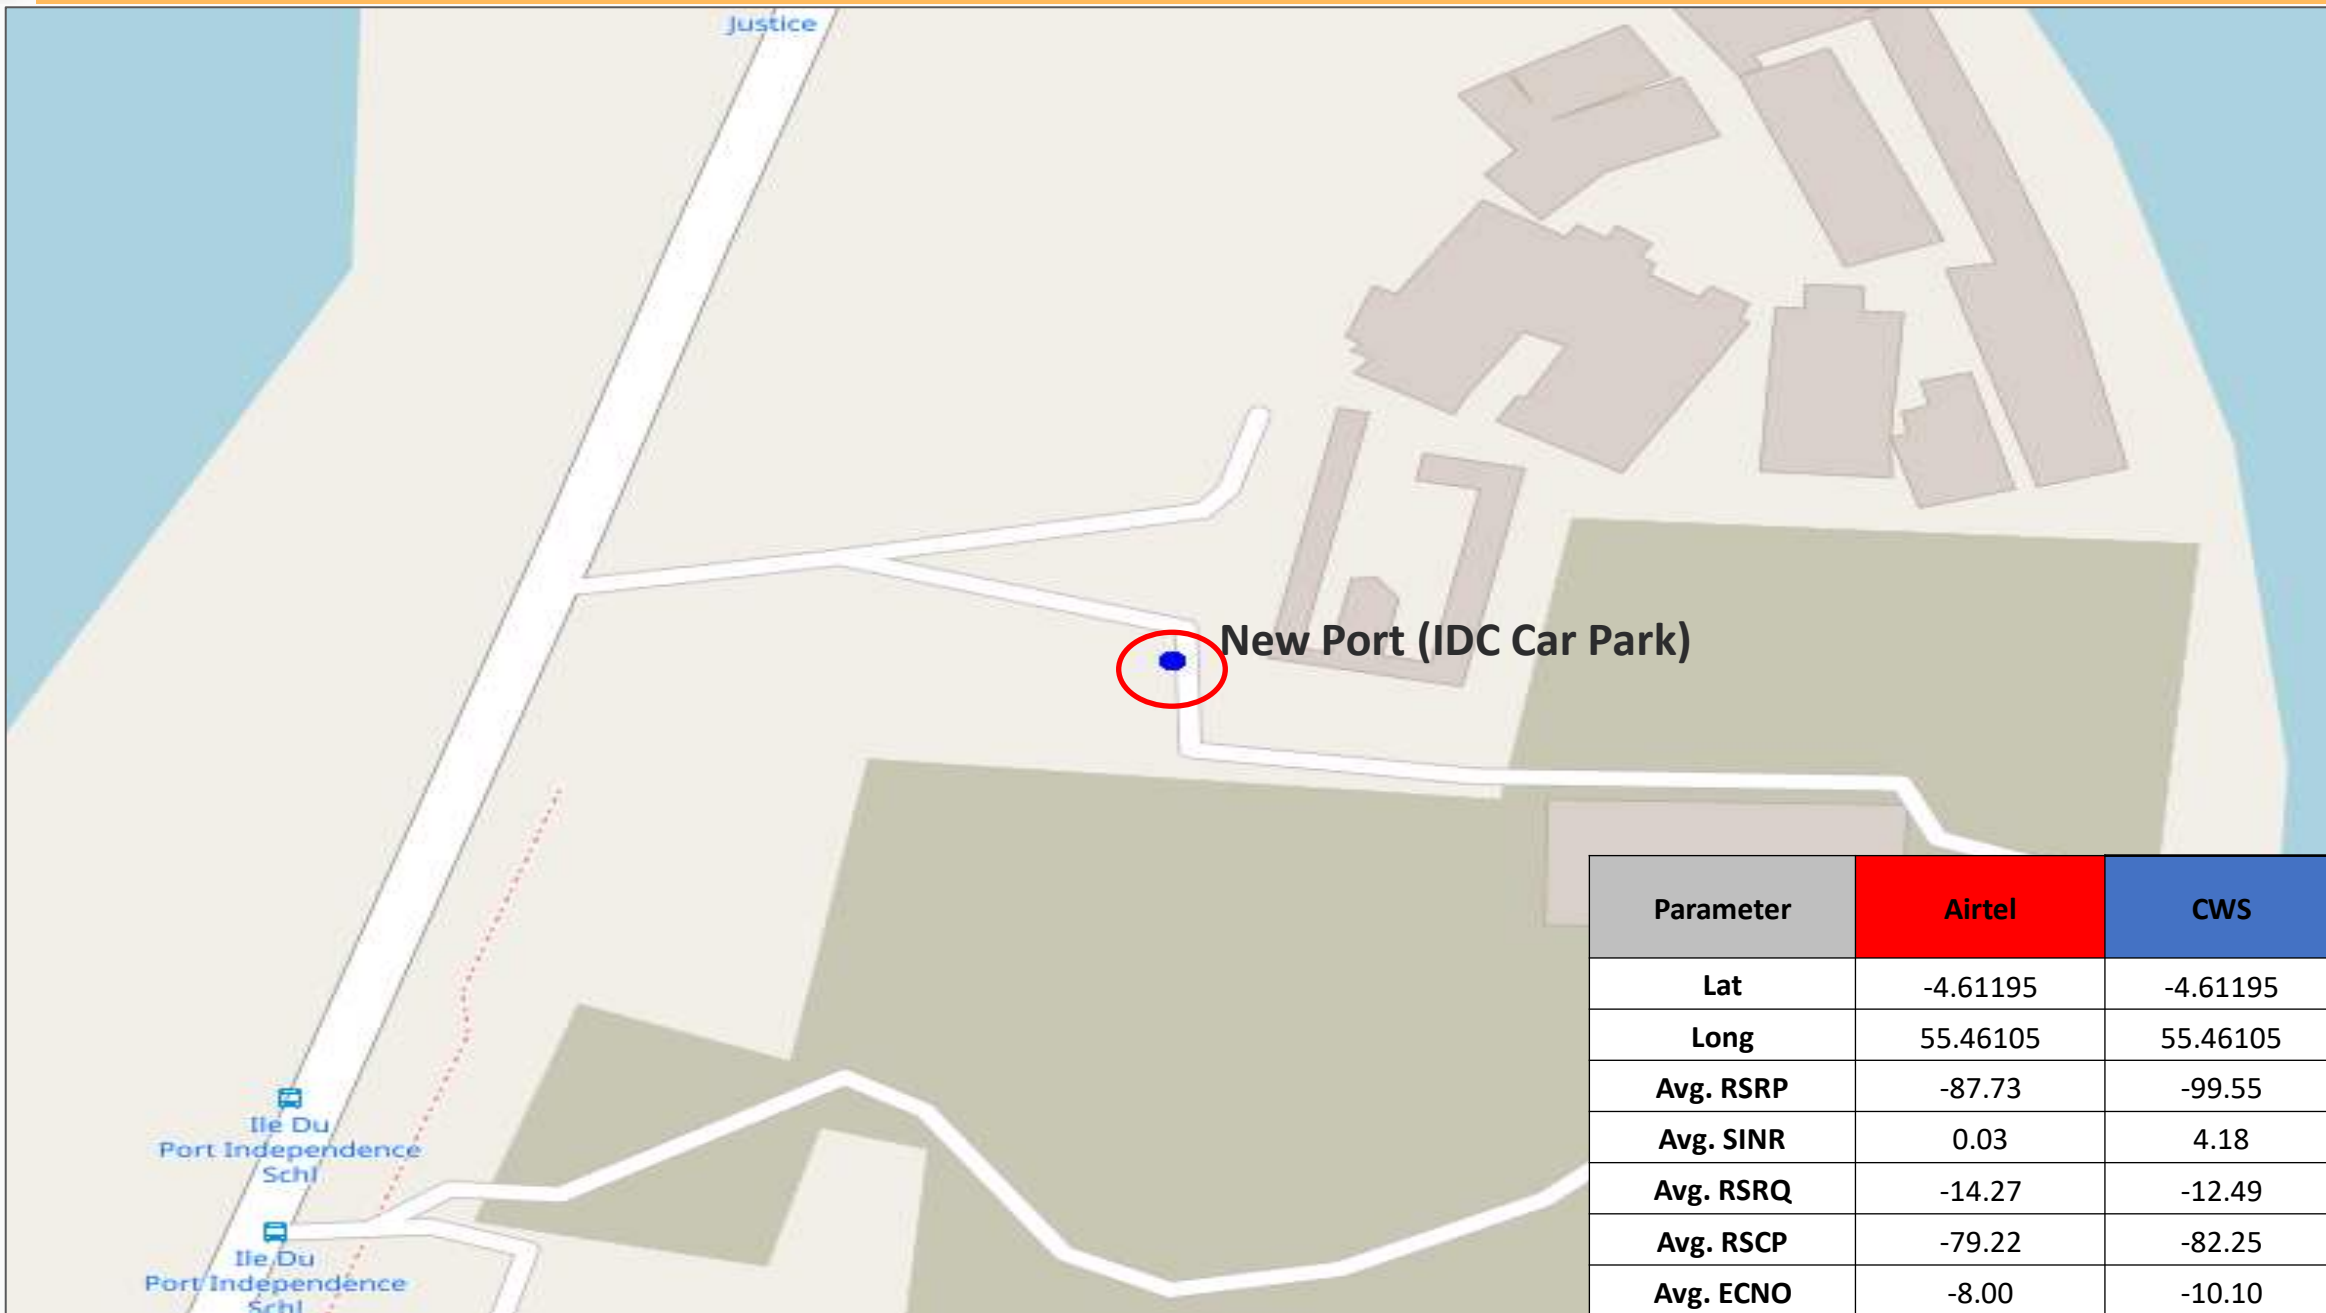

Static Points Location – Cluster Bel Air

Static Point Location 1 - New Port (IDC Car Park)

4G Preferred Data Findings:

- Airtel SFTP DL is (6.10 Mbps), while SFTP UL is (6.27 Mbps), CWS SFTP DL is (7.23 Mbps), while SFTP UL is (2.34 Mbps)
- Airtel HTTP DL is (10.22 Mbps), HTTP Capacity DL is (7.86 Mbps) ,HTTP UL is (9.62 Mbps) , and HTTP Capacity UL is (14.12 Mbps).
- CWS HTTP DL is (8.33 Mbps), HTTP Capacity DL is (16.31 Mbps) ,HTTP UL is (3.46 Mbps) , and HTTP Capacity UL is (8.89 Mbps).
- On live web page testing for browsing, www.shein.com took (7.47s), www.nbs.gov.sc took (17.38s), and www.sbc.sc took (15.48s) on Airtel.
- On live web page testing for browsing, www.shein.com took (6.75s), www.nbs.gov.sc took (16.15s), and www.sbc.sc took (11.86s) on CWS.
- On static browsing, Kepler Webpage took (3.93s), and Kepler Mobile took (1.68s) on Airtel.
- On static browsing, Kepler Webpage took (4.41s), and Kepler Mobile took (2.67s) on CWS.
- YouTube average resolution in Airtel is (976.12) pixels.
- YouTube average resolution in CWS is (1045.24) pixels.
- Airtel scored 61.76% in Carrier Aggregation (CA).
- CWS scored 48.35% in Carrier Aggregation (CA).