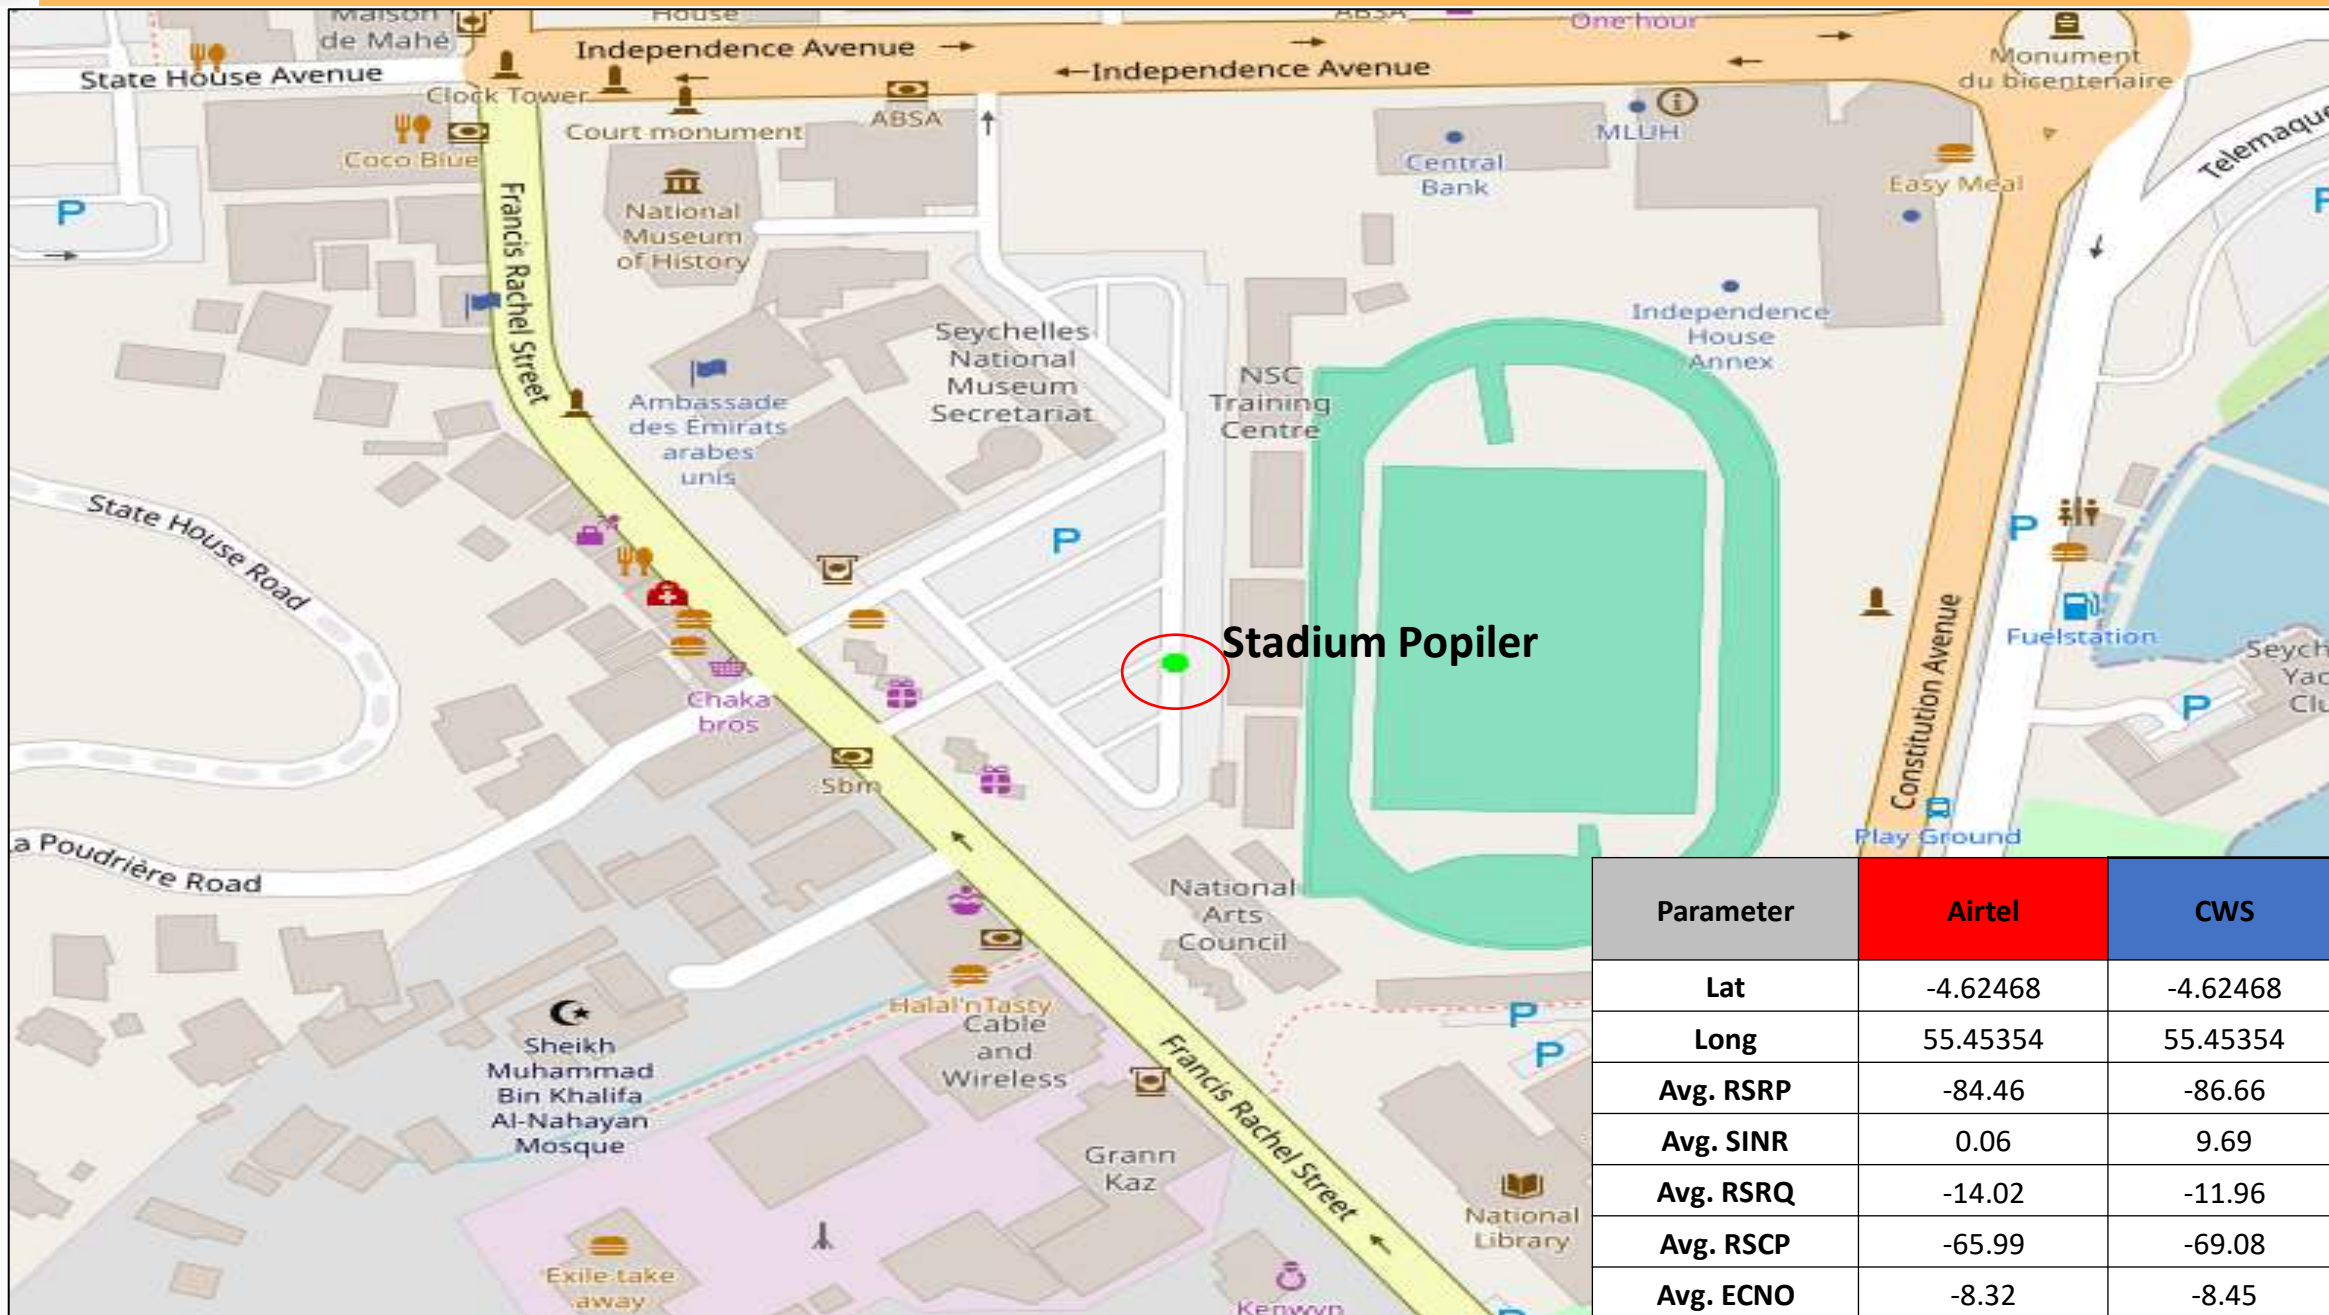

Static Point Location 3 - Stadium Popiler

Parameter	Airtel	CWS
Lat	-4.62468	-4.62468
Long	55.45354	55.45354
Avg. RSRP	-84.46	-86.66
Avg. SINR	0.06	9.69
Avg. RSRQ	-14.02	-11.96
Avg. RSCP	-65.99	-69.08
Avg. ECNO	-8.32	-8.45