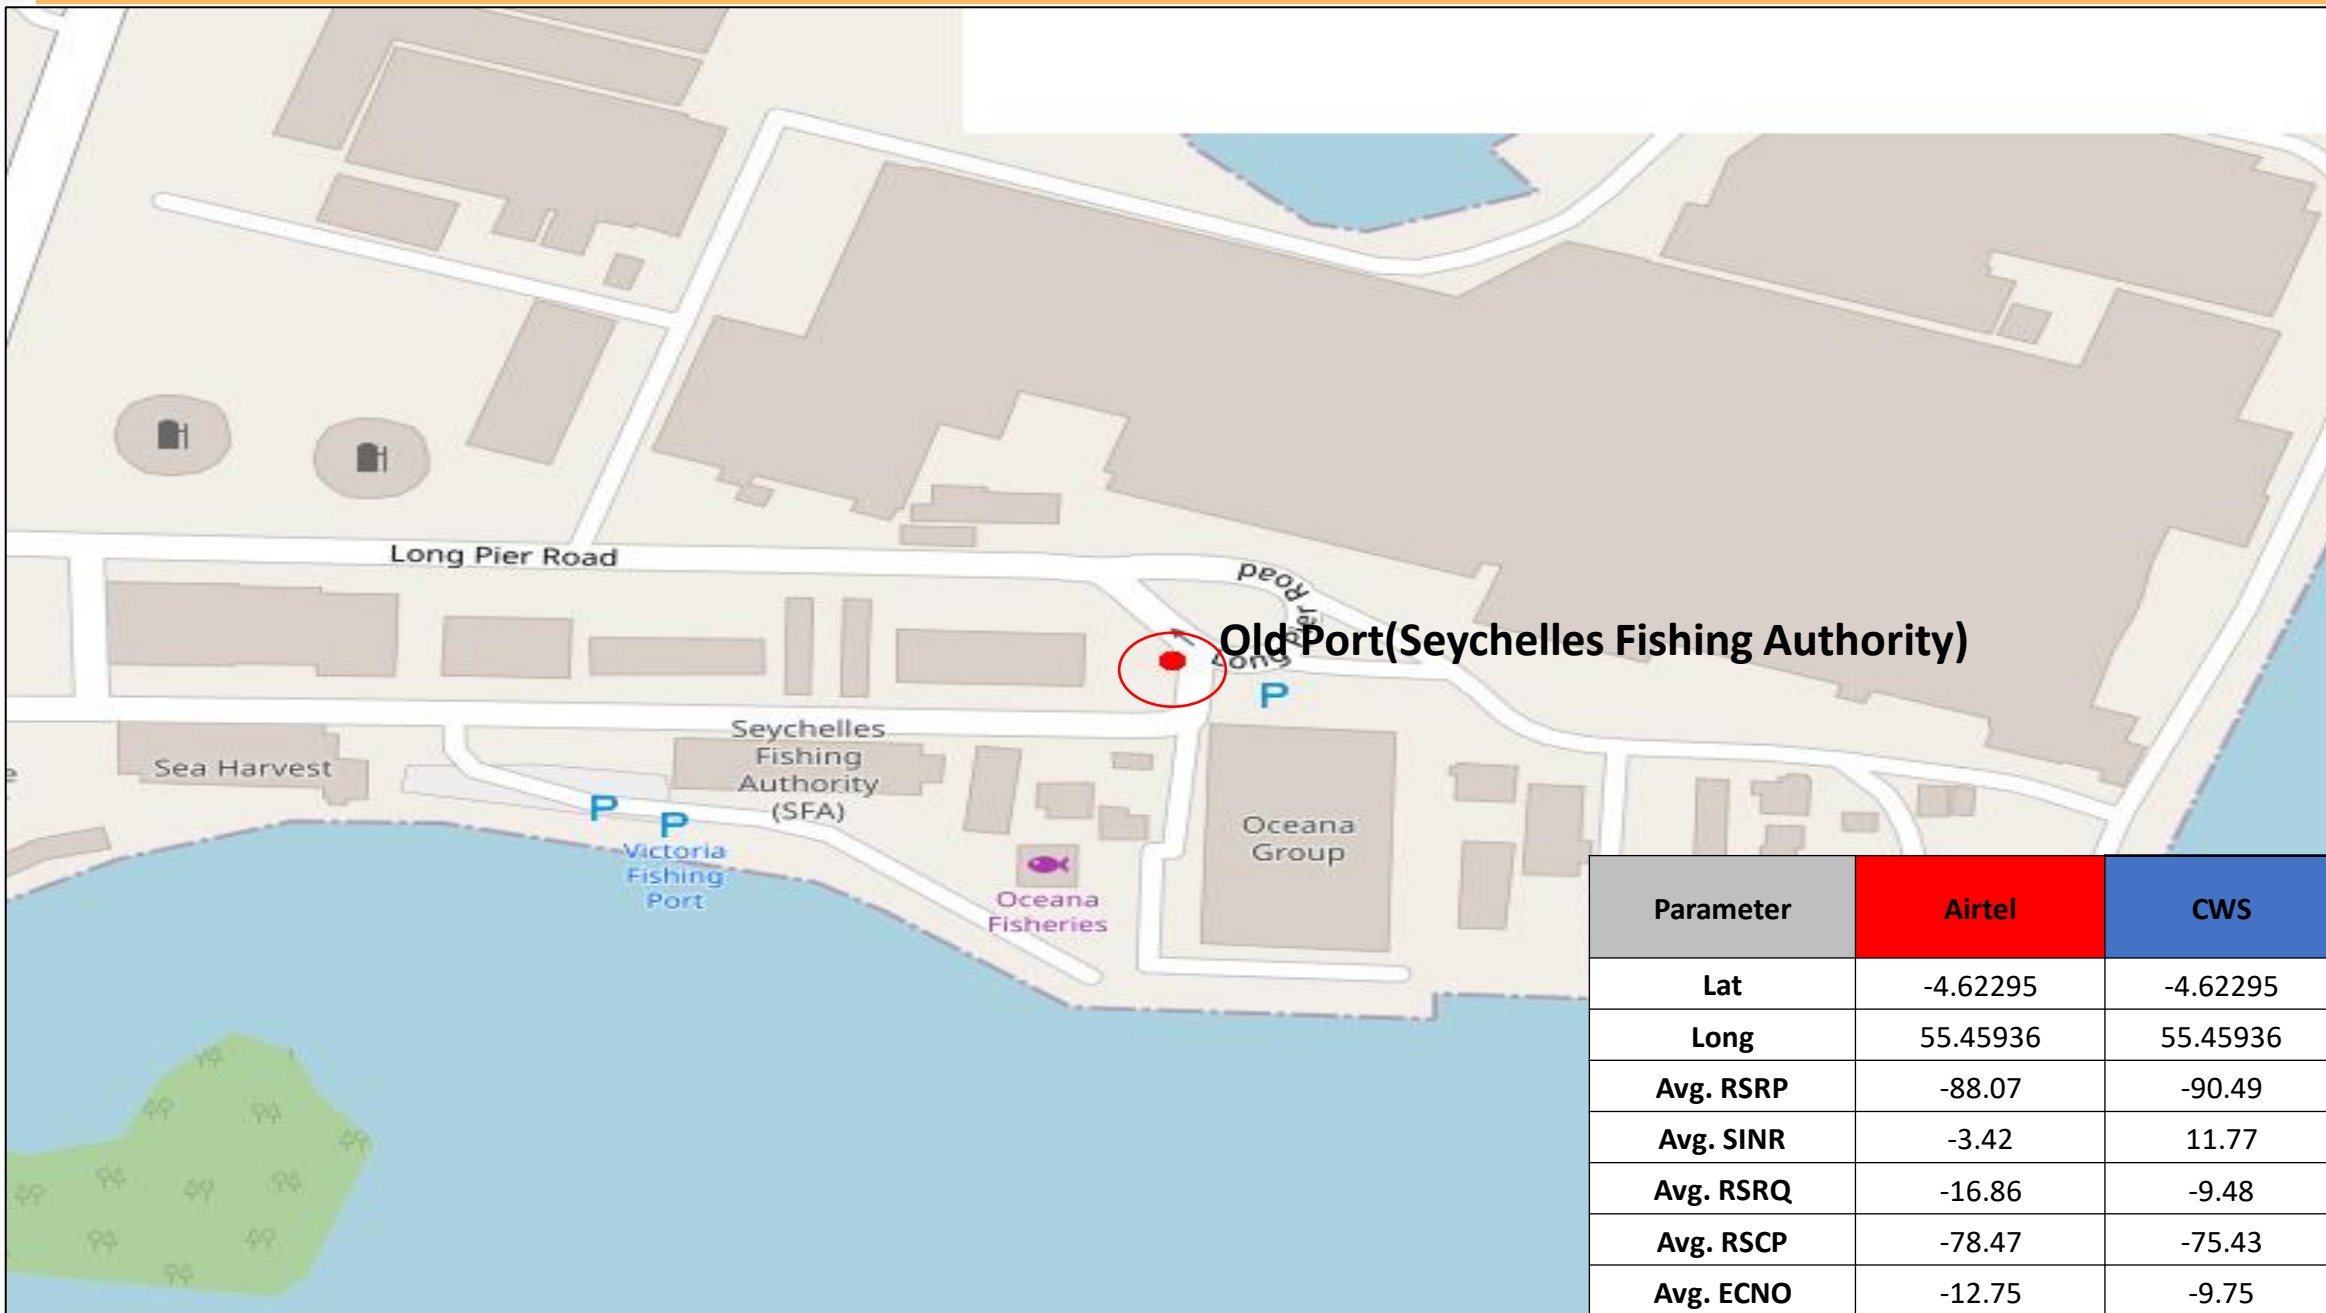

Static Point Location 2 - Old Port(Seychelles Fishing Authority)

Parameter	Airtel	CWS
Lat	-4.62295	-4.62295
Long	55.45936	55.45936
Avg. RSRP	-88.07	-90.49
Avg. SINR	-3.42	11.77
Avg. RSRQ	-16.86	-9.48
Avg. RSCP	-78.47	-75.43
Avg. ECNO	-12.75	-9.75