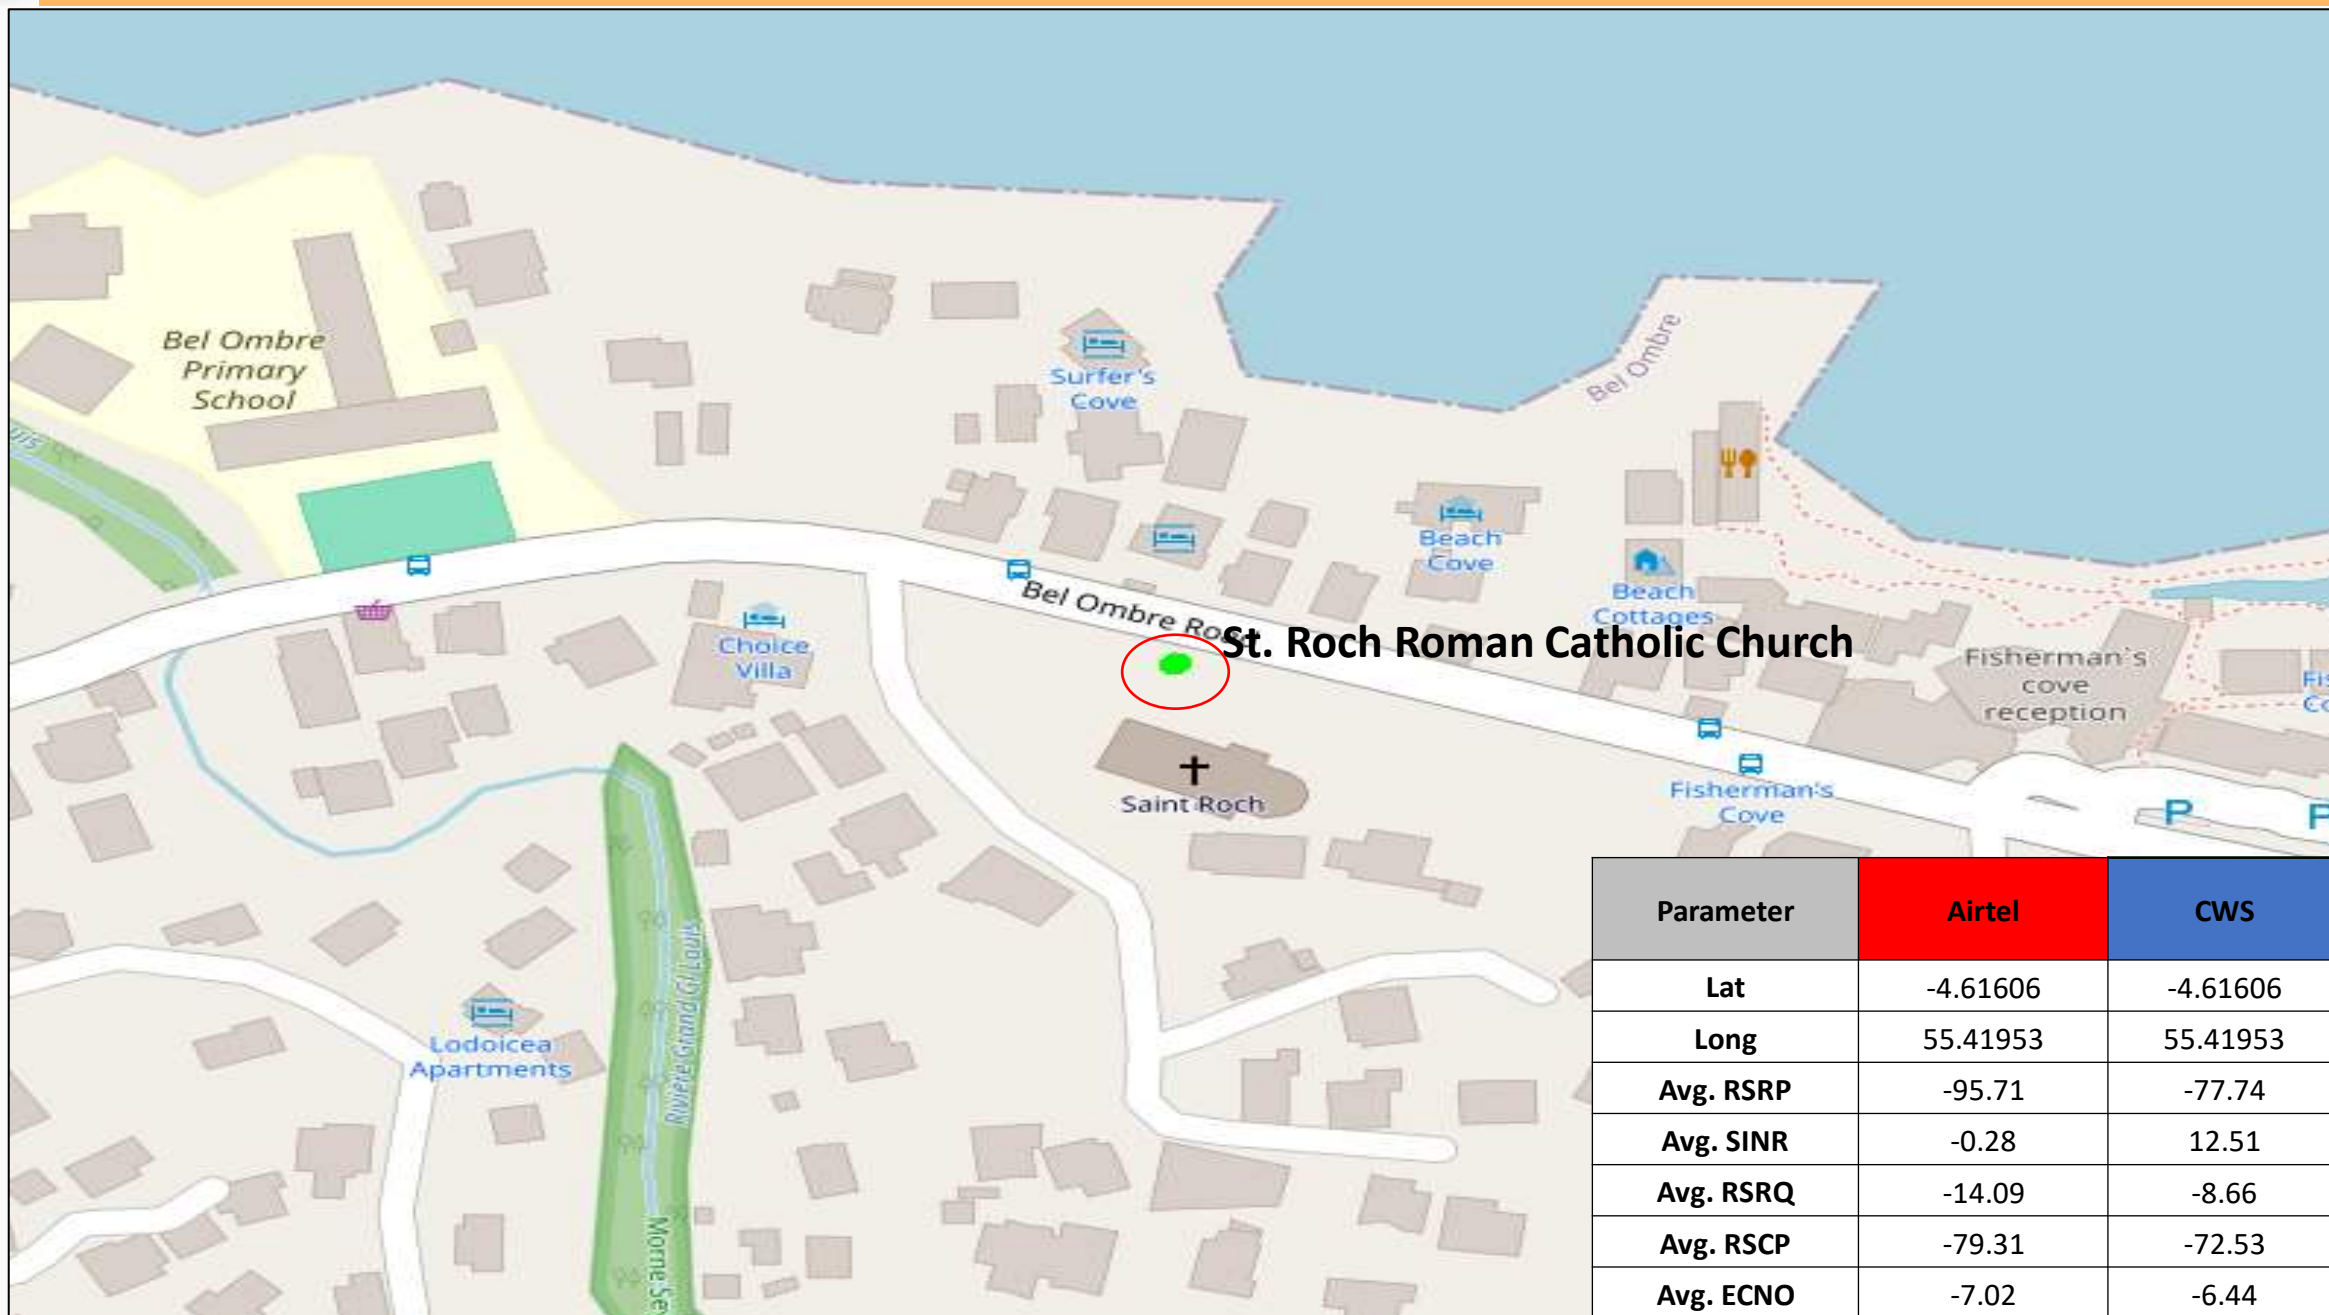

Latency KPIs	Airtel 4G	CWS 4G
Overall Latency	Sample Count [32 bytes]	19	18
	Average Latency [ms]	329.37	185.61
	Median Latency [ms]	418	175
	Ping session status: Successful	19	18
	Ping session status: Failed [Socket error]	0	0
	Ping session status: Failed [Protocol error timeout]	2	1
	Packet Loss<1%	9.52	5.26
www.google.com	Average Latency [ms]	428.00	140.00
	Median Latency [ms]	427	138
	Ping session status: Successful	10	9
	Ping session status: Failed [Socket error]	0	0
	Ping session status: Failed [Protocol error timeout]	0	0
	Packet Loss<1%	0.00	0.00
102.133.176.104	Average Latency [ms]	219.78	231.22
	Median Latency [ms]	135	200
	Ping session status: Successful	9	9
	Ping session status: Failed [Socket error]	0	0
	Ping session status: Failed [Protocol error timeout]	2	1
	Packet Loss<1%	18.18	10.00

UMTS YOUTUBE Success Ratio		
KPIs	Airtel 3G	CWS 3G
Attempt(Count)	11	11
Success(Count)	11	10
Failure(Count)	0	1
YouTube Access Time (s)	3.30	2.01
YouTube Average Resolution (pixels)	1026.17	1035.58
YouTube Success Ratio [%]	100.00	90.91

Static Point Location 3 - St. Roch Roman Catholic Church