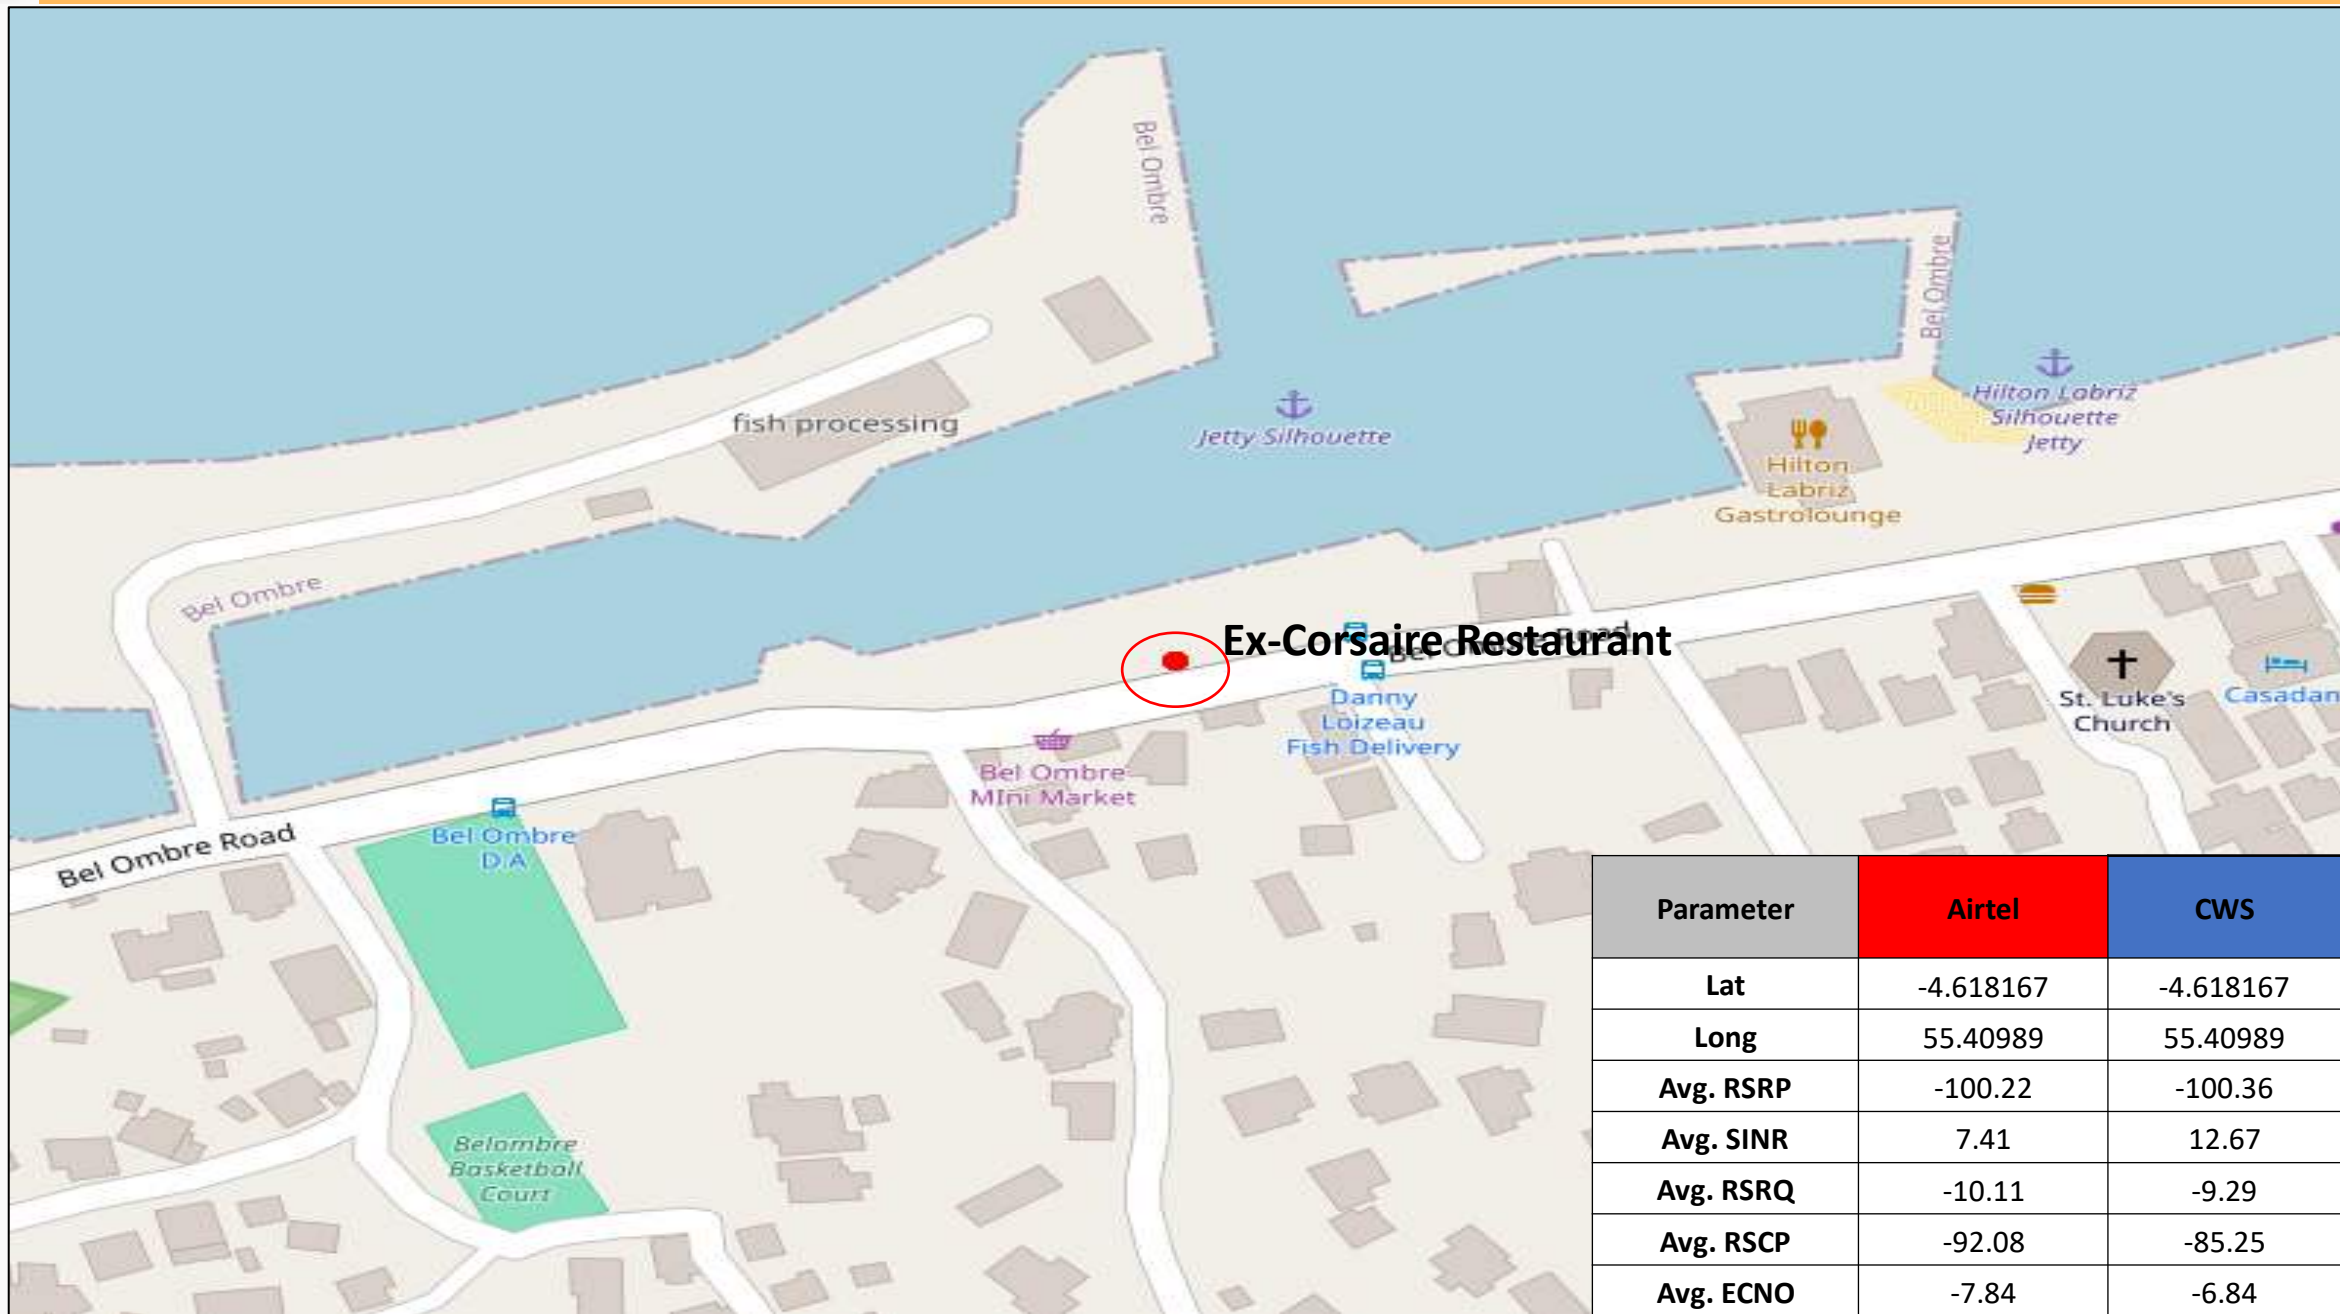

# Static Point Location 2 - Ex-Corsaire Restaurant