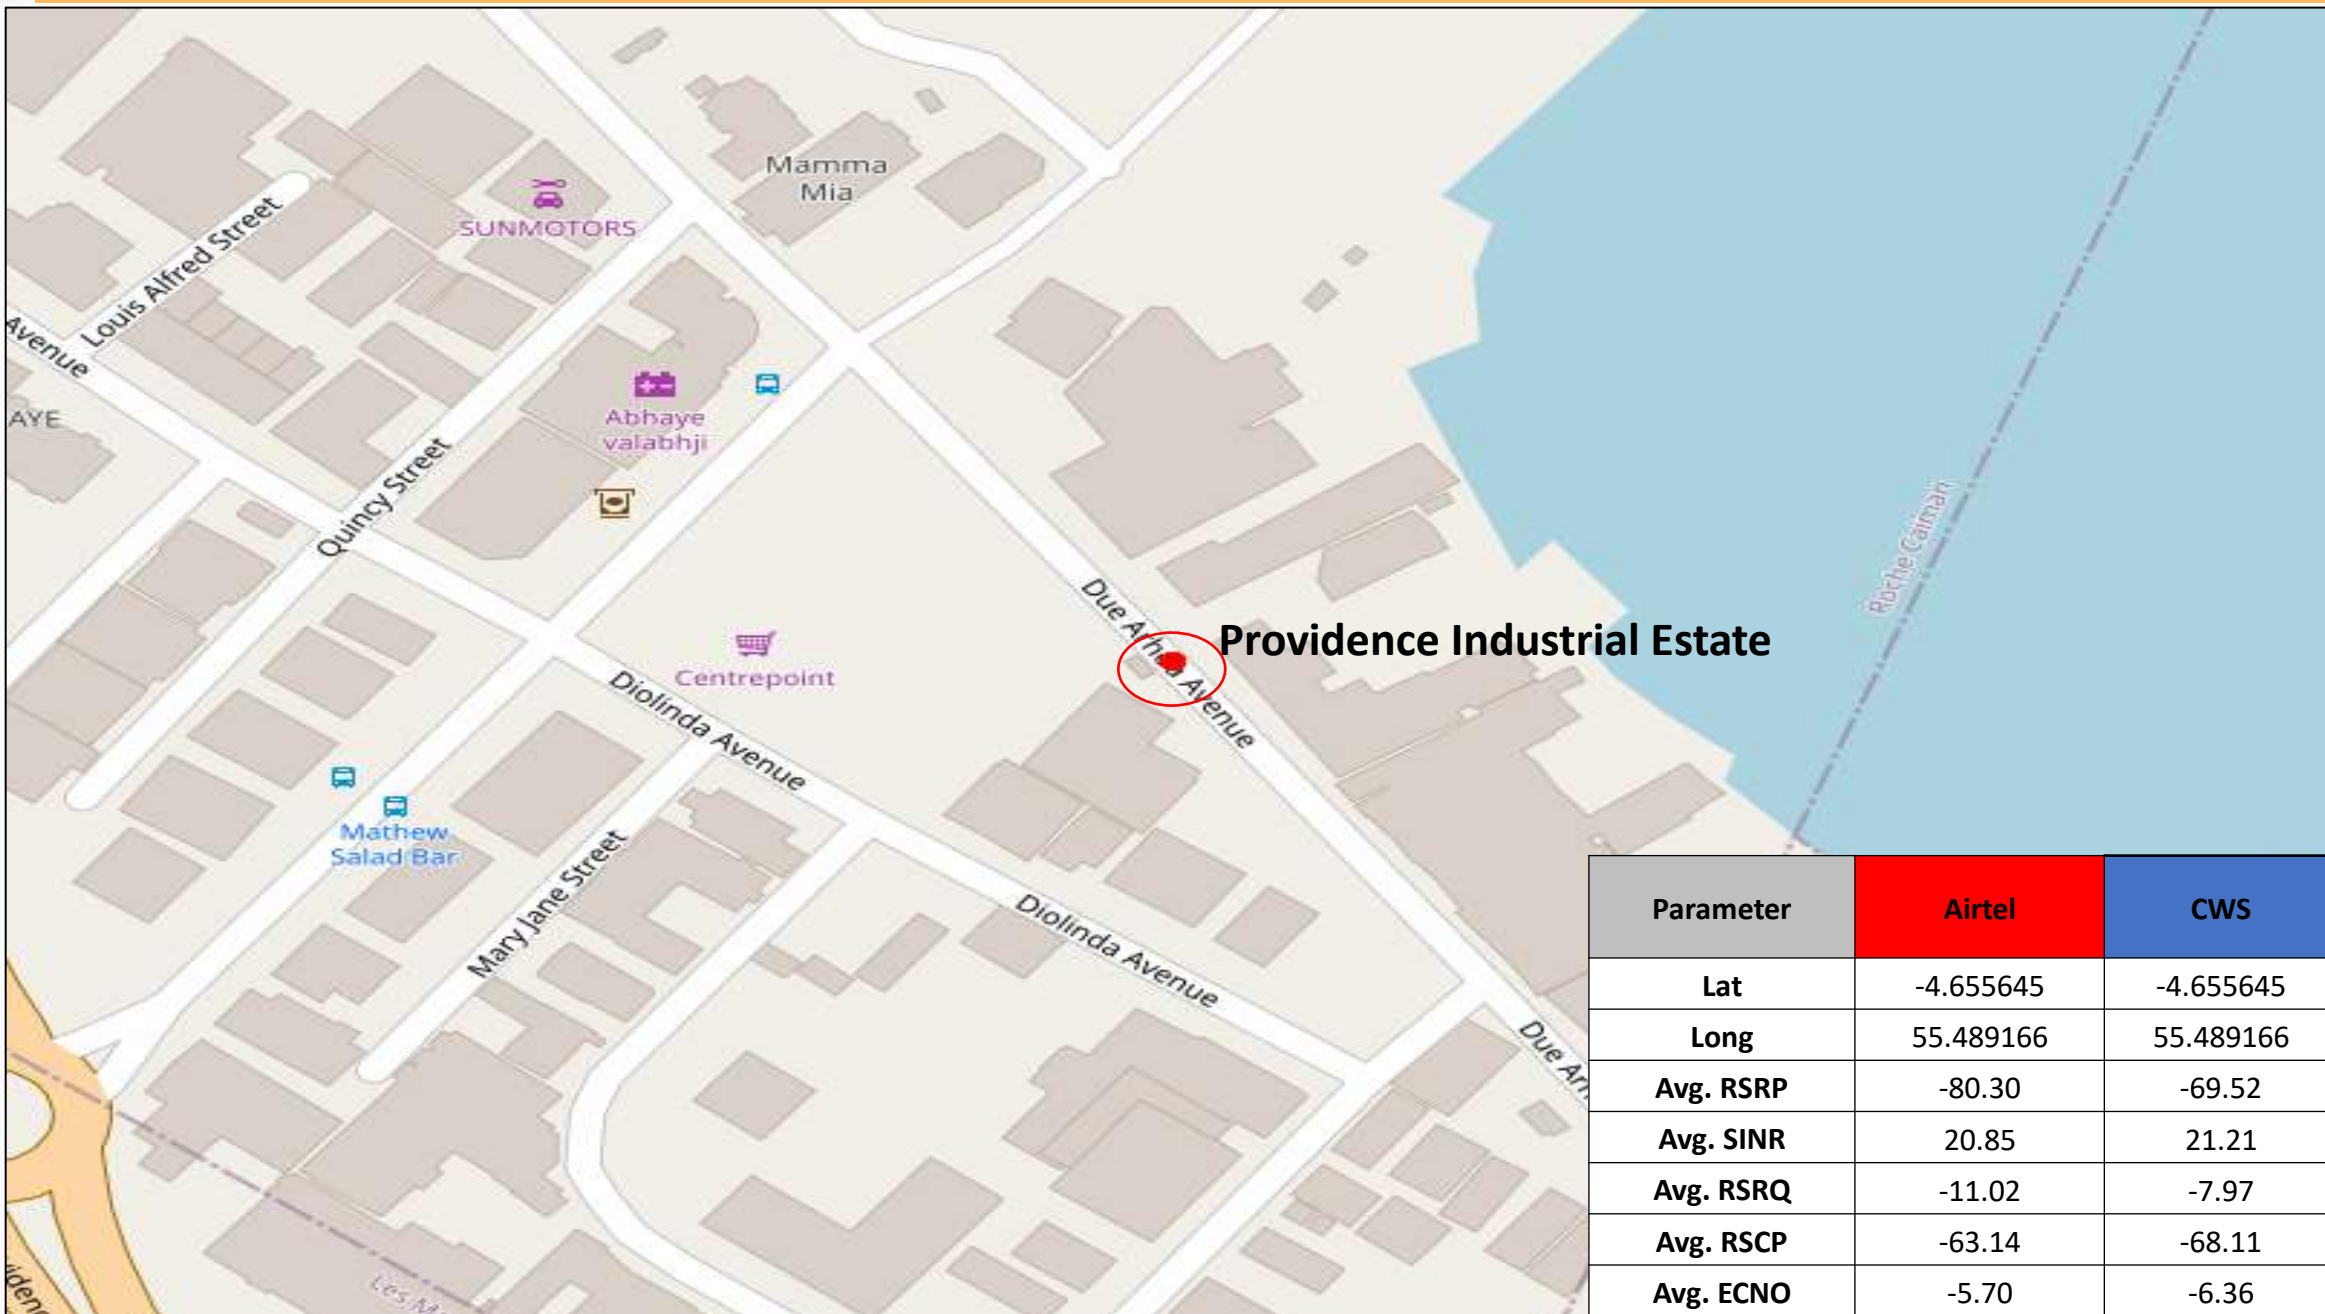

Static Point Location 2 - Providence Industrial Estate

Parameter	Airtel	CWS
Lat	-4.655645	-4.655645
Long	55.489166	55.489166
Avg. RSRP	-80.30	-69.52
Avg. SINR	20.85	21.21
Avg. RSRQ	-11.02	-7.97
Avg. RSCP	-63.14	-68.11
Avg. ECNO	-5.70	-6.36