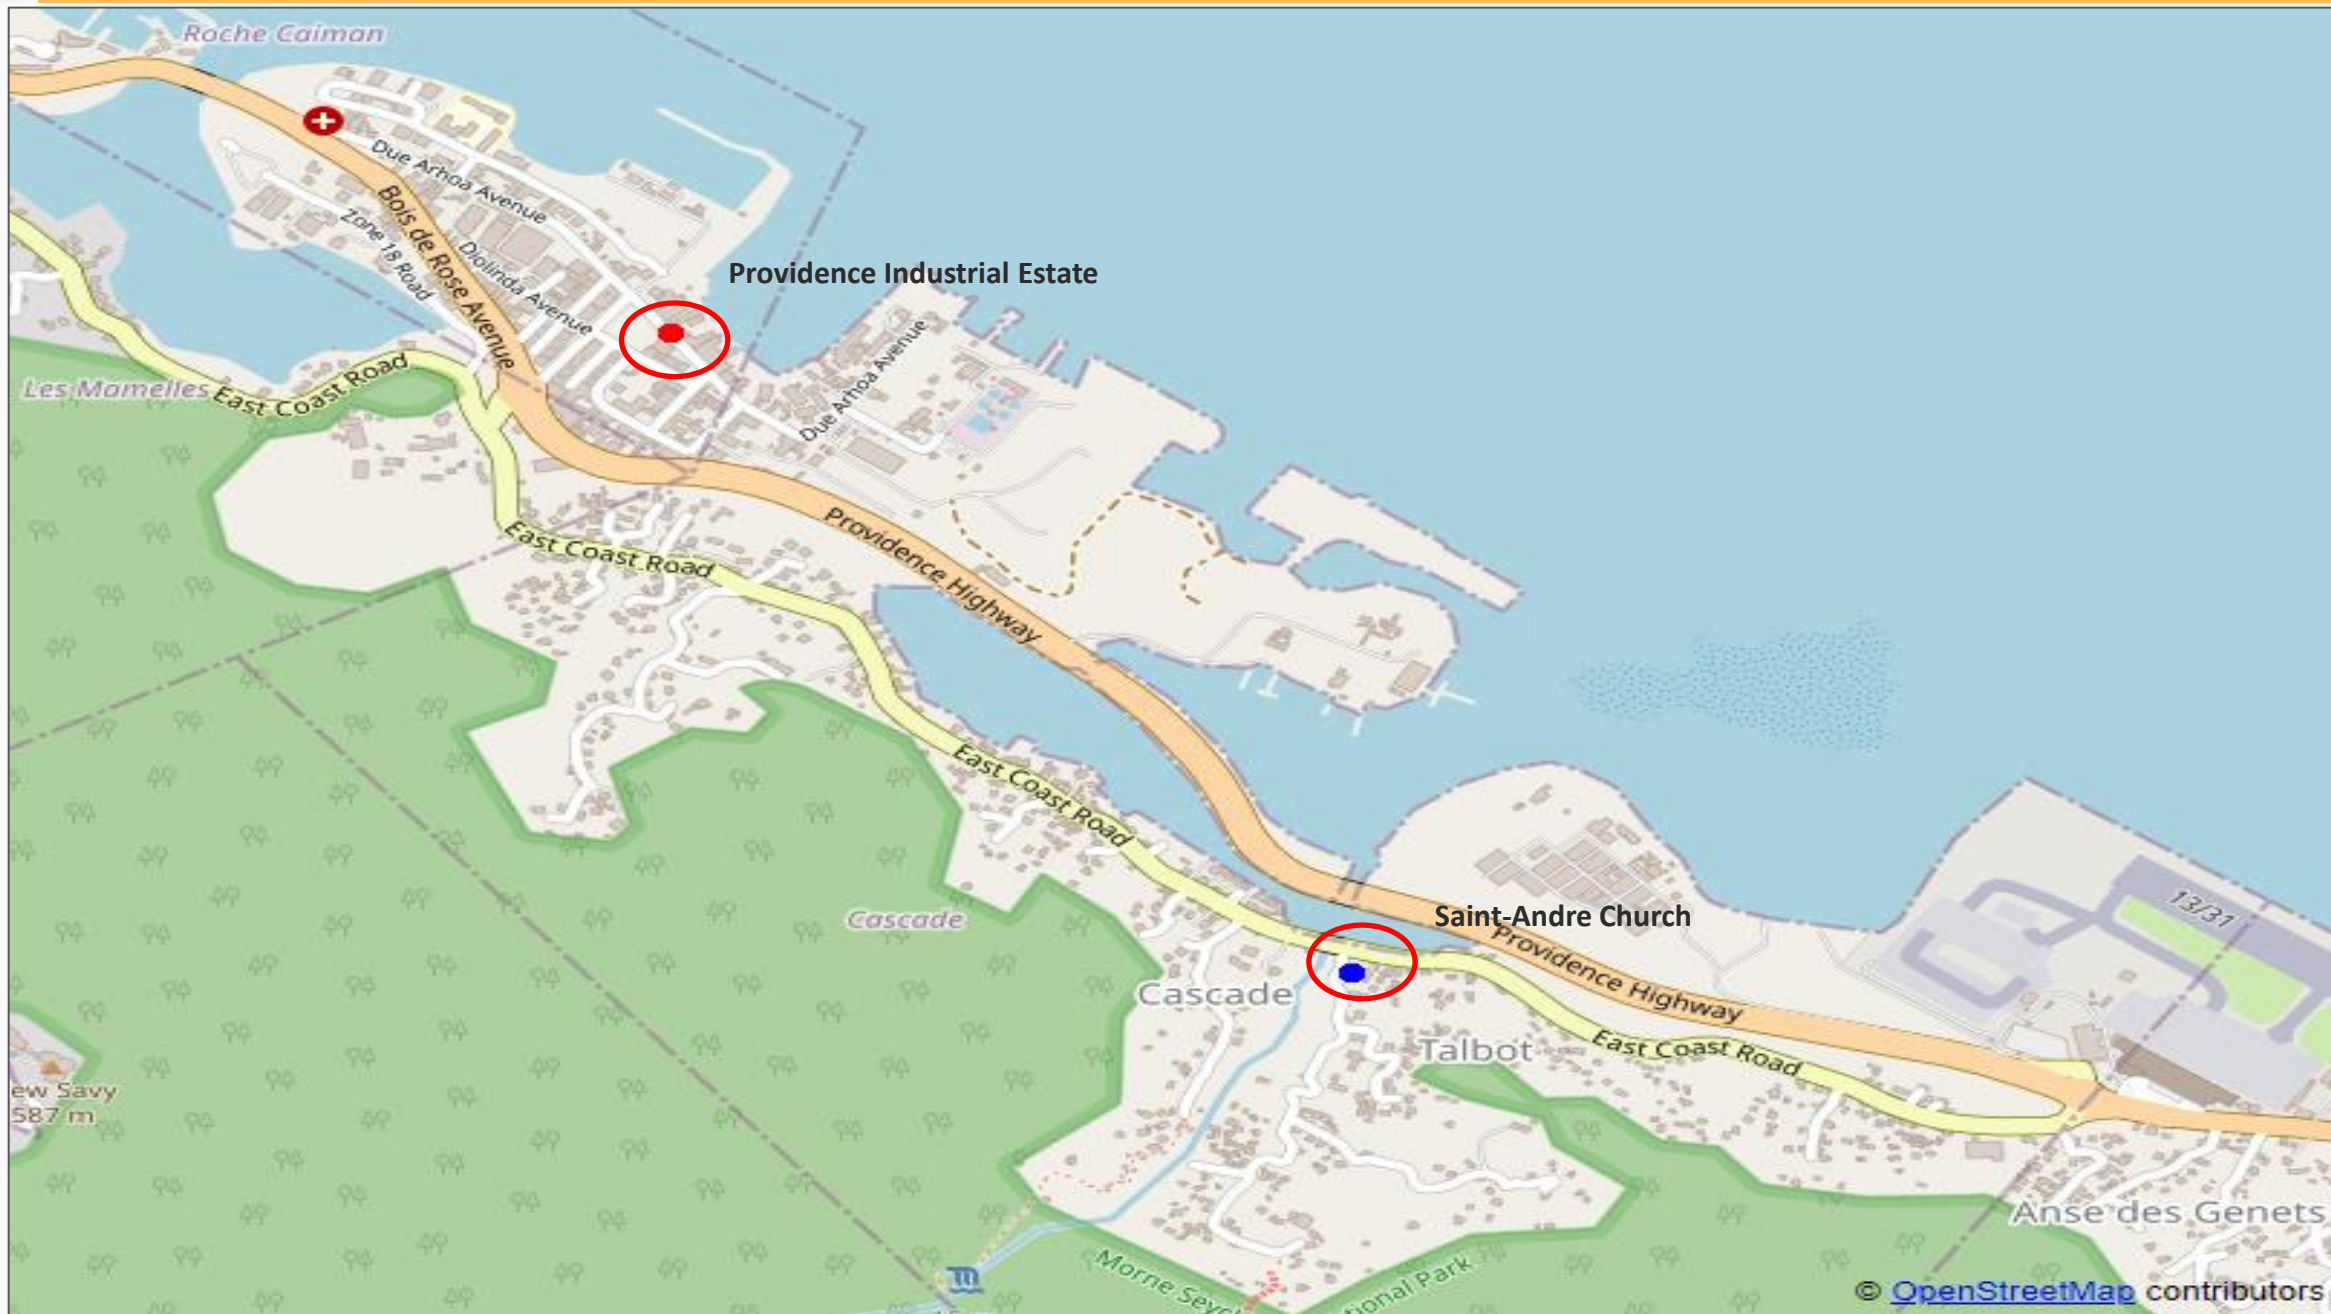

Static Points Location – Cluster Cascade

Static Point Location 1 - Saint-Andre Church

4G Preferred Data Findings:

- Airtel SFTP DL is (15.05 Mbps), while SFTP UL is (8.35 Mbps), CWS SFTP DL is (5.58 Mbps), while SFTP UL is (3.75 Mbps)
- Airtel HTTP DL is (22.13 Mbps), HTTP Capacity DL is (49.67 Mbps) ,HTTP UL is (14.20 Mbps) , and HTTP Capacity UL is (26.35 Mbps).
- CWS HTTP DL is (6.35 Mbps), HTTP Capacity DL is (16.50 Mbps) ,HTTP UL is (7.58 Mbps) , and HTTP Capacity UL is (18.98 Mbps).
- On live web page testing for browsing, www.shein.com took (6.04s), www.nbs.gov.sc took (17.90s), and www.sbc.sc took (16.10s) on Airtel.
- On live web page testing for browsing, www.shein.com took (9.06s), www.nbs.gov.sc took (17.57s), and www.sbc.sc took (18.24s) on CWS.
- On static browsing, Kepler Webpage took (3.93s), and Kepler Mobile took (1.68s) on Airtel.
- On static browsing, Kepler Webpage took (5.93s), and Kepler Mobile took (3.32s) on CWS.
- YouTube average resolution in Airtel is (1080.00) pixels.
- YouTube average resolution in CWS is (1080.00) pixels.
- Airtel scored 70.00% in Carrier Aggregation (CA).
- CWS scored 46.43% in Carrier Aggregation (CA).