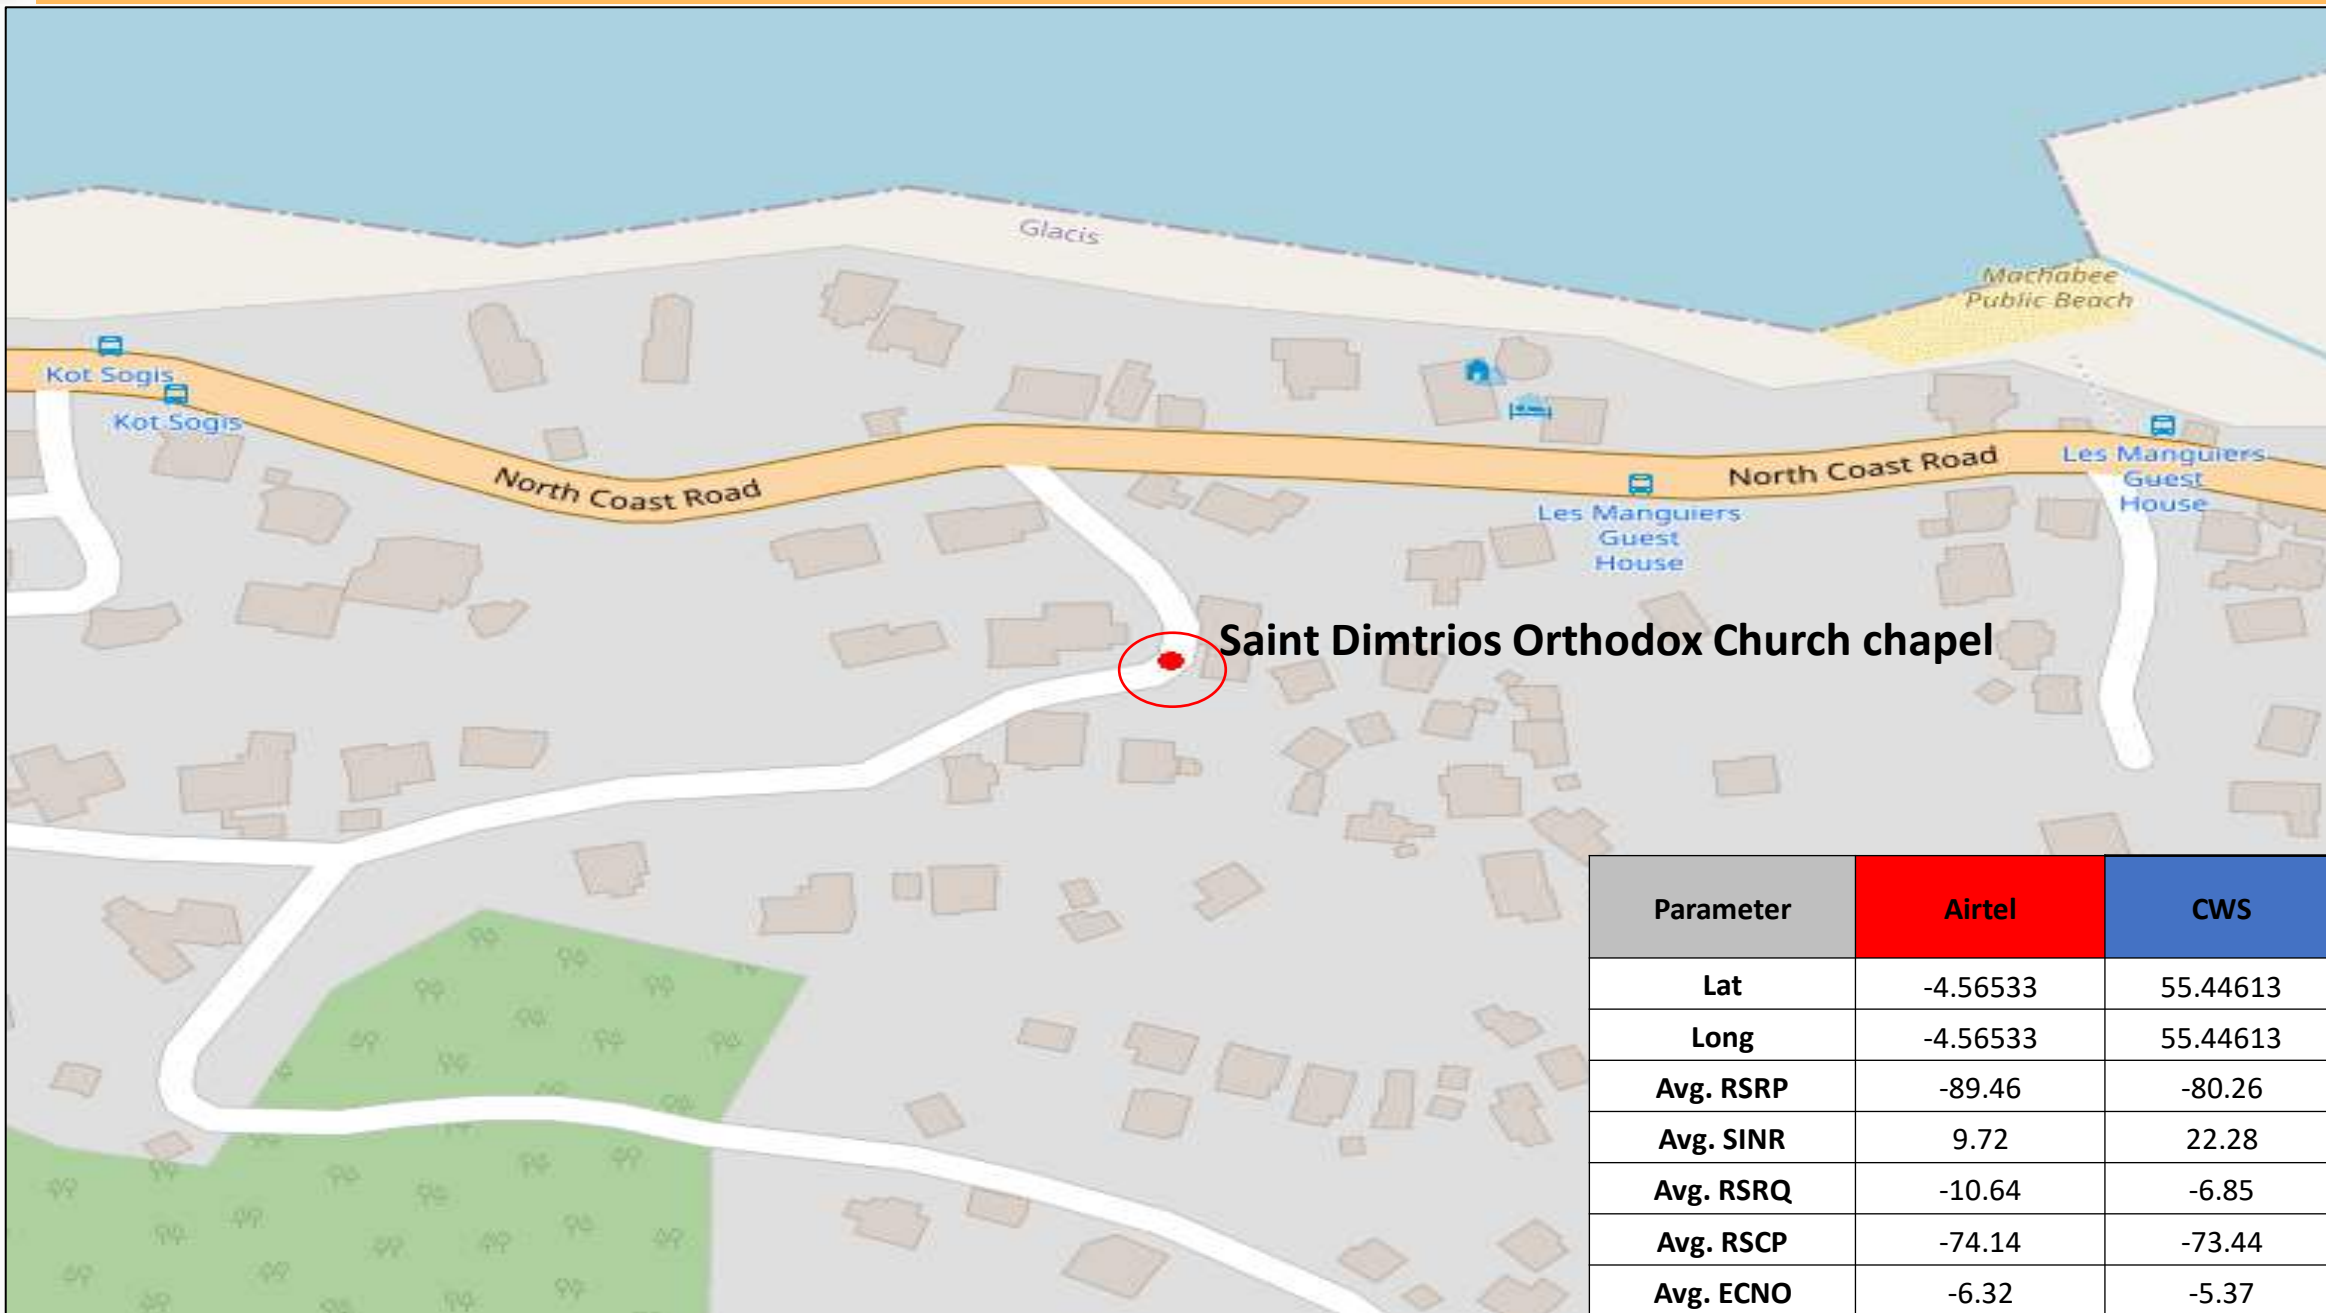

# Static Point Location 2 - Saint Dimtrios Orthodox Church chapel