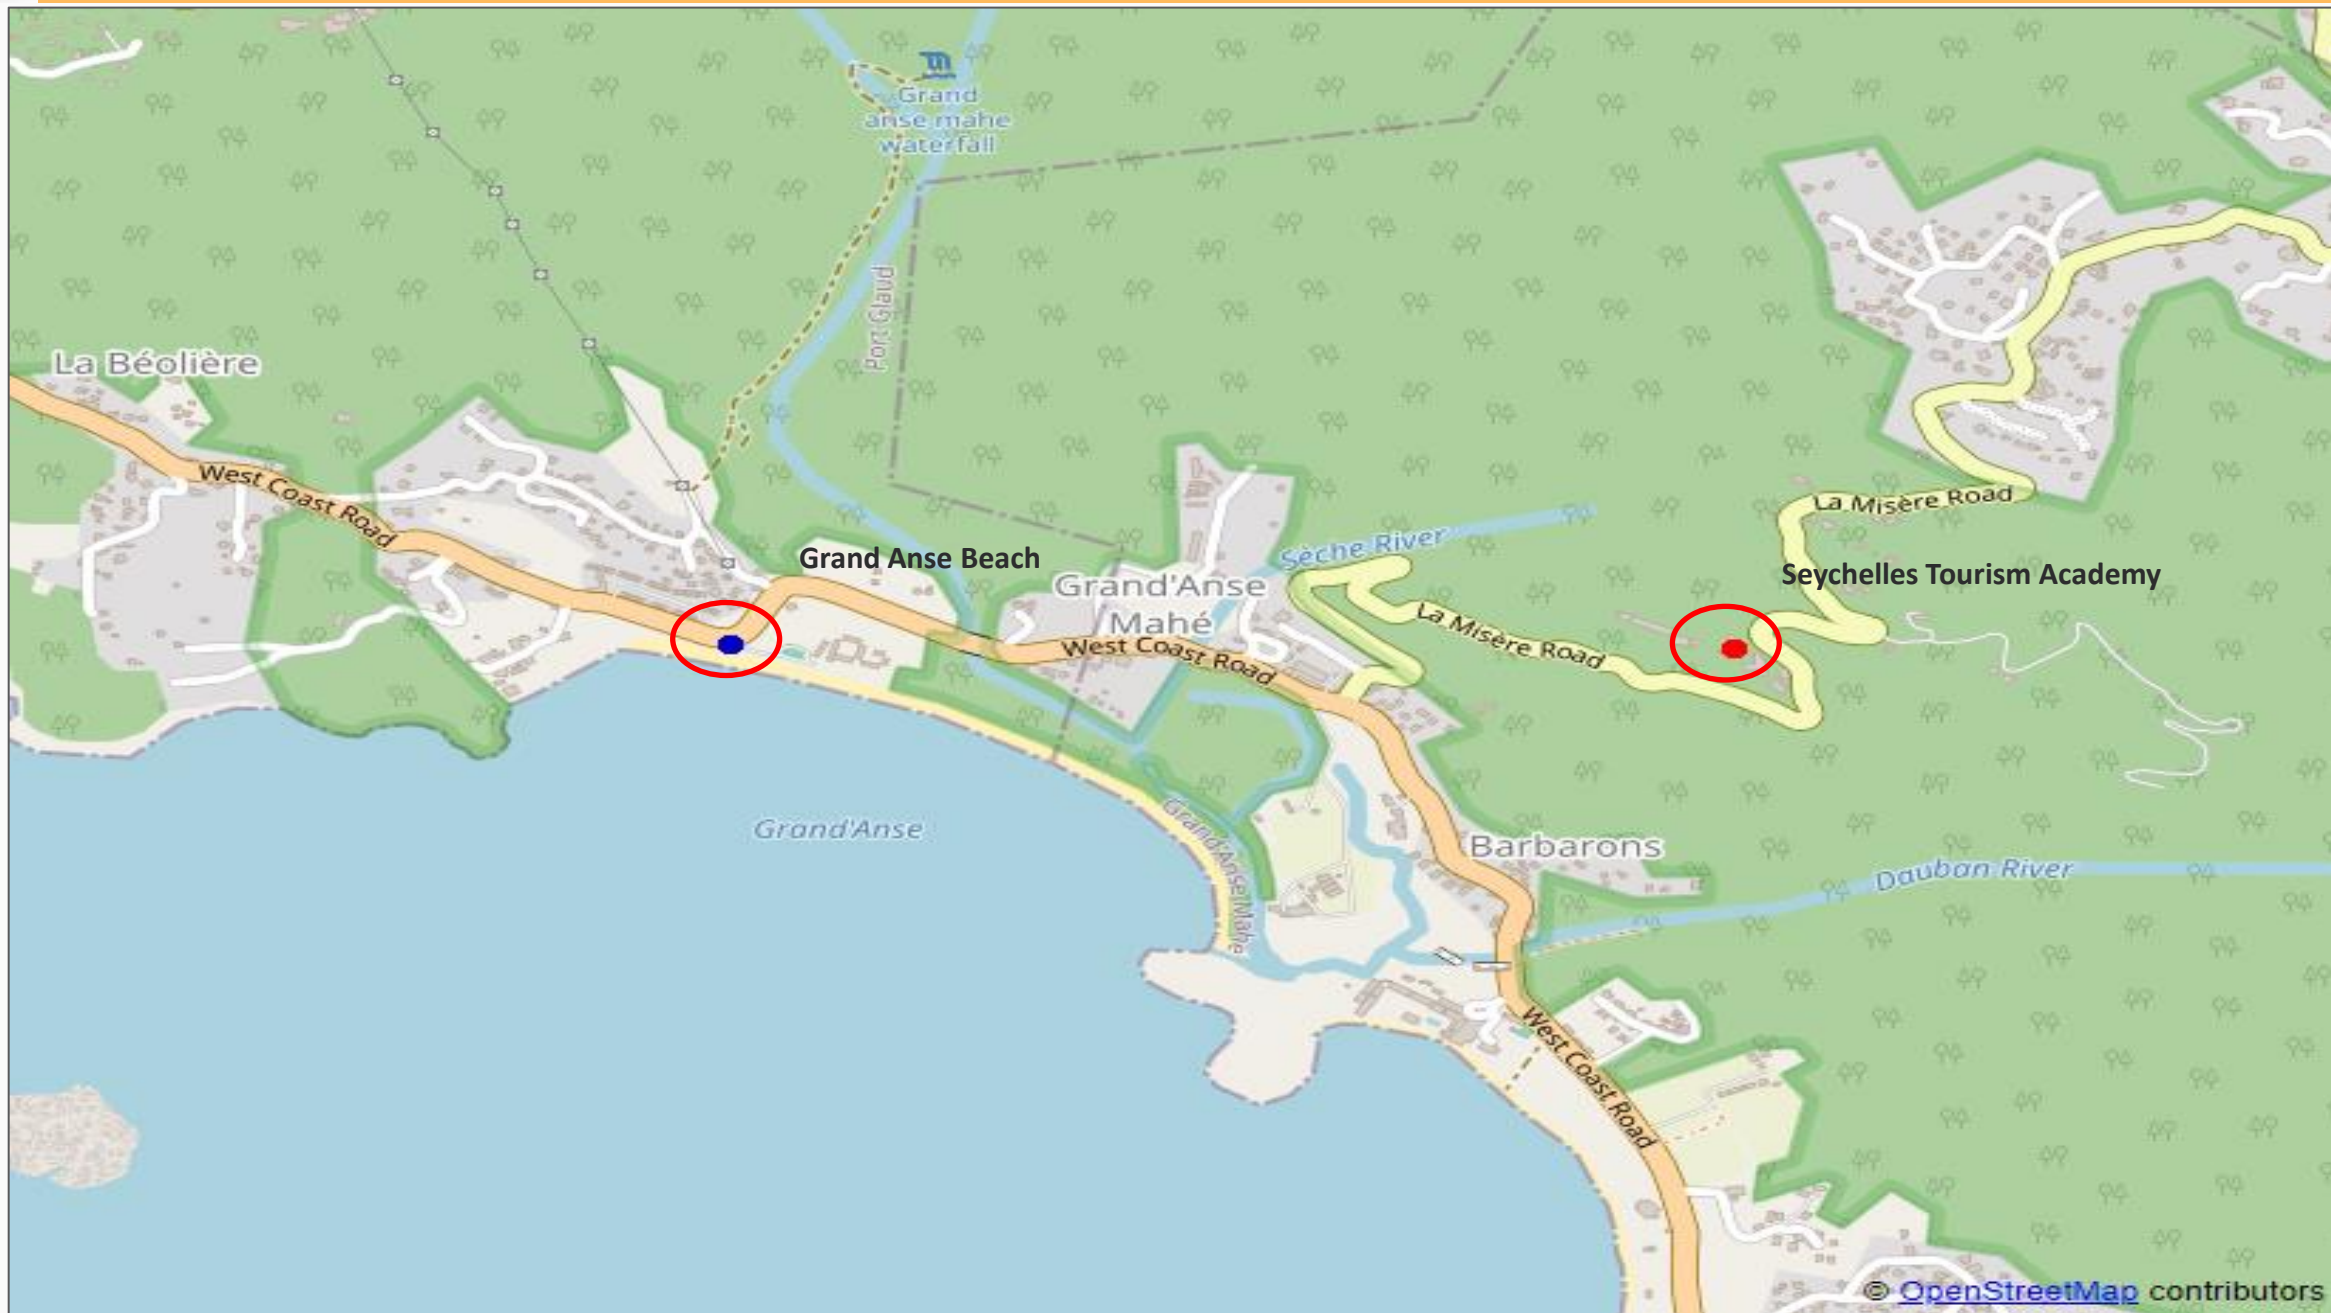

# Static Points Location – Cluster GrandAnse