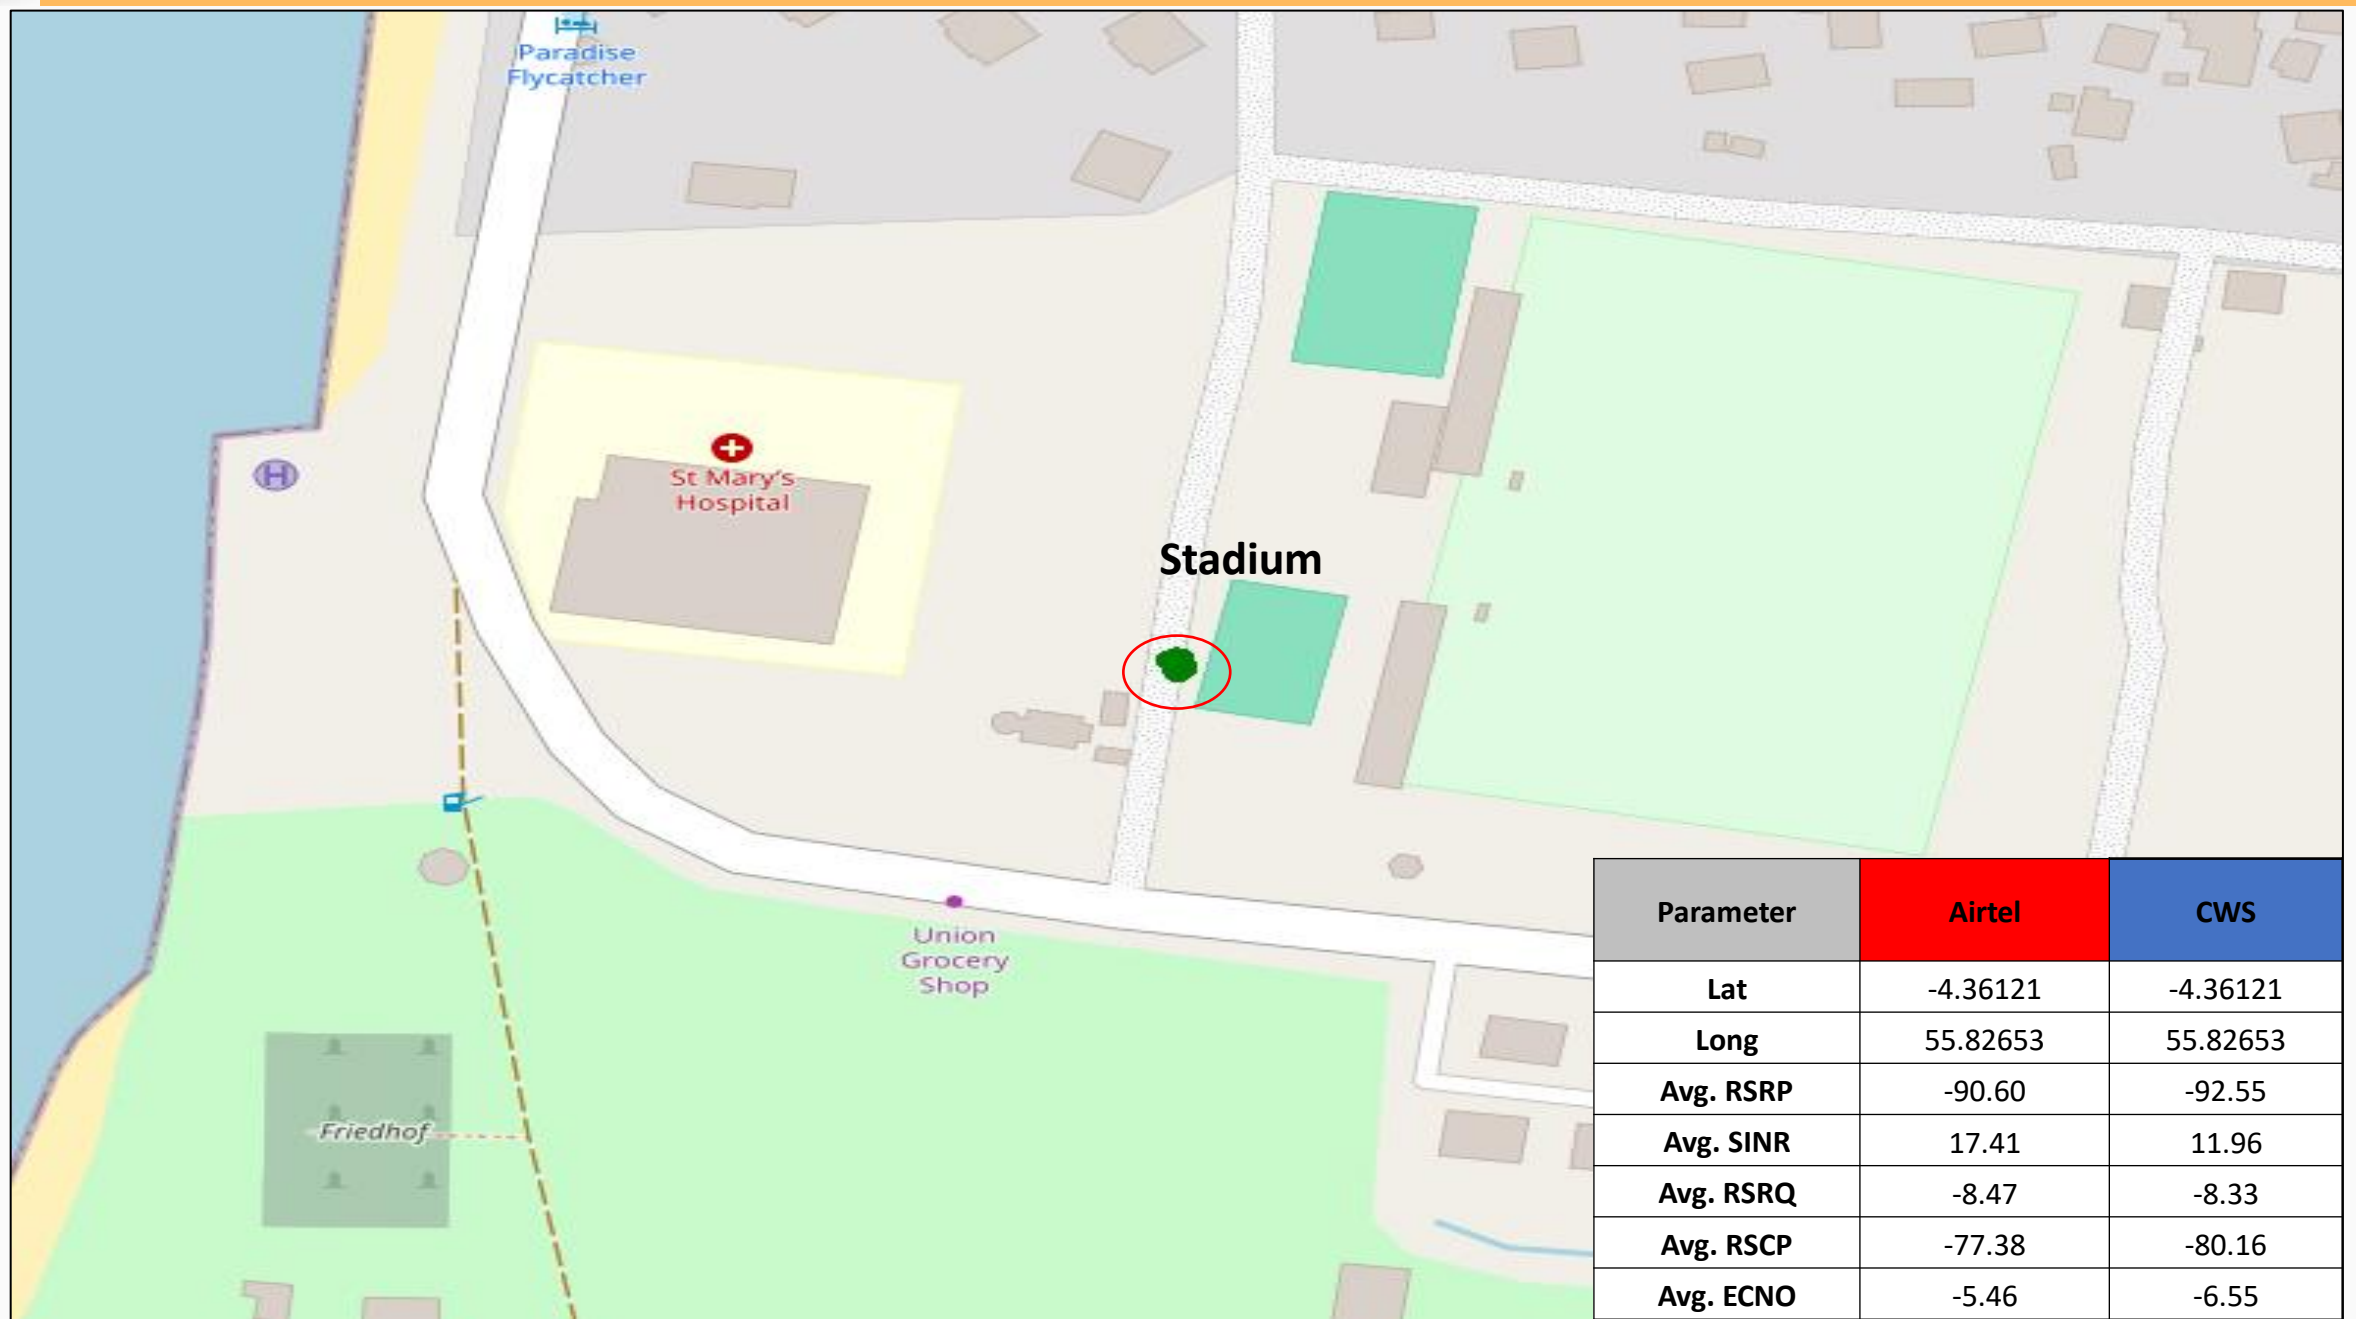

Static Point Location 3 - Stadium

Parameter	Airtel	CWS
Lat	-4.36121	-4.36121
Long	55.82653	55.82653
Avg. RSRP	-90.60	-92.55
Avg. SINR	17.41	11.96
Avg. RSRQ	-8.47	-8.33
Avg. RSCP	-77.38	-80.16
Avg. ECNO	-5.46	-6.55