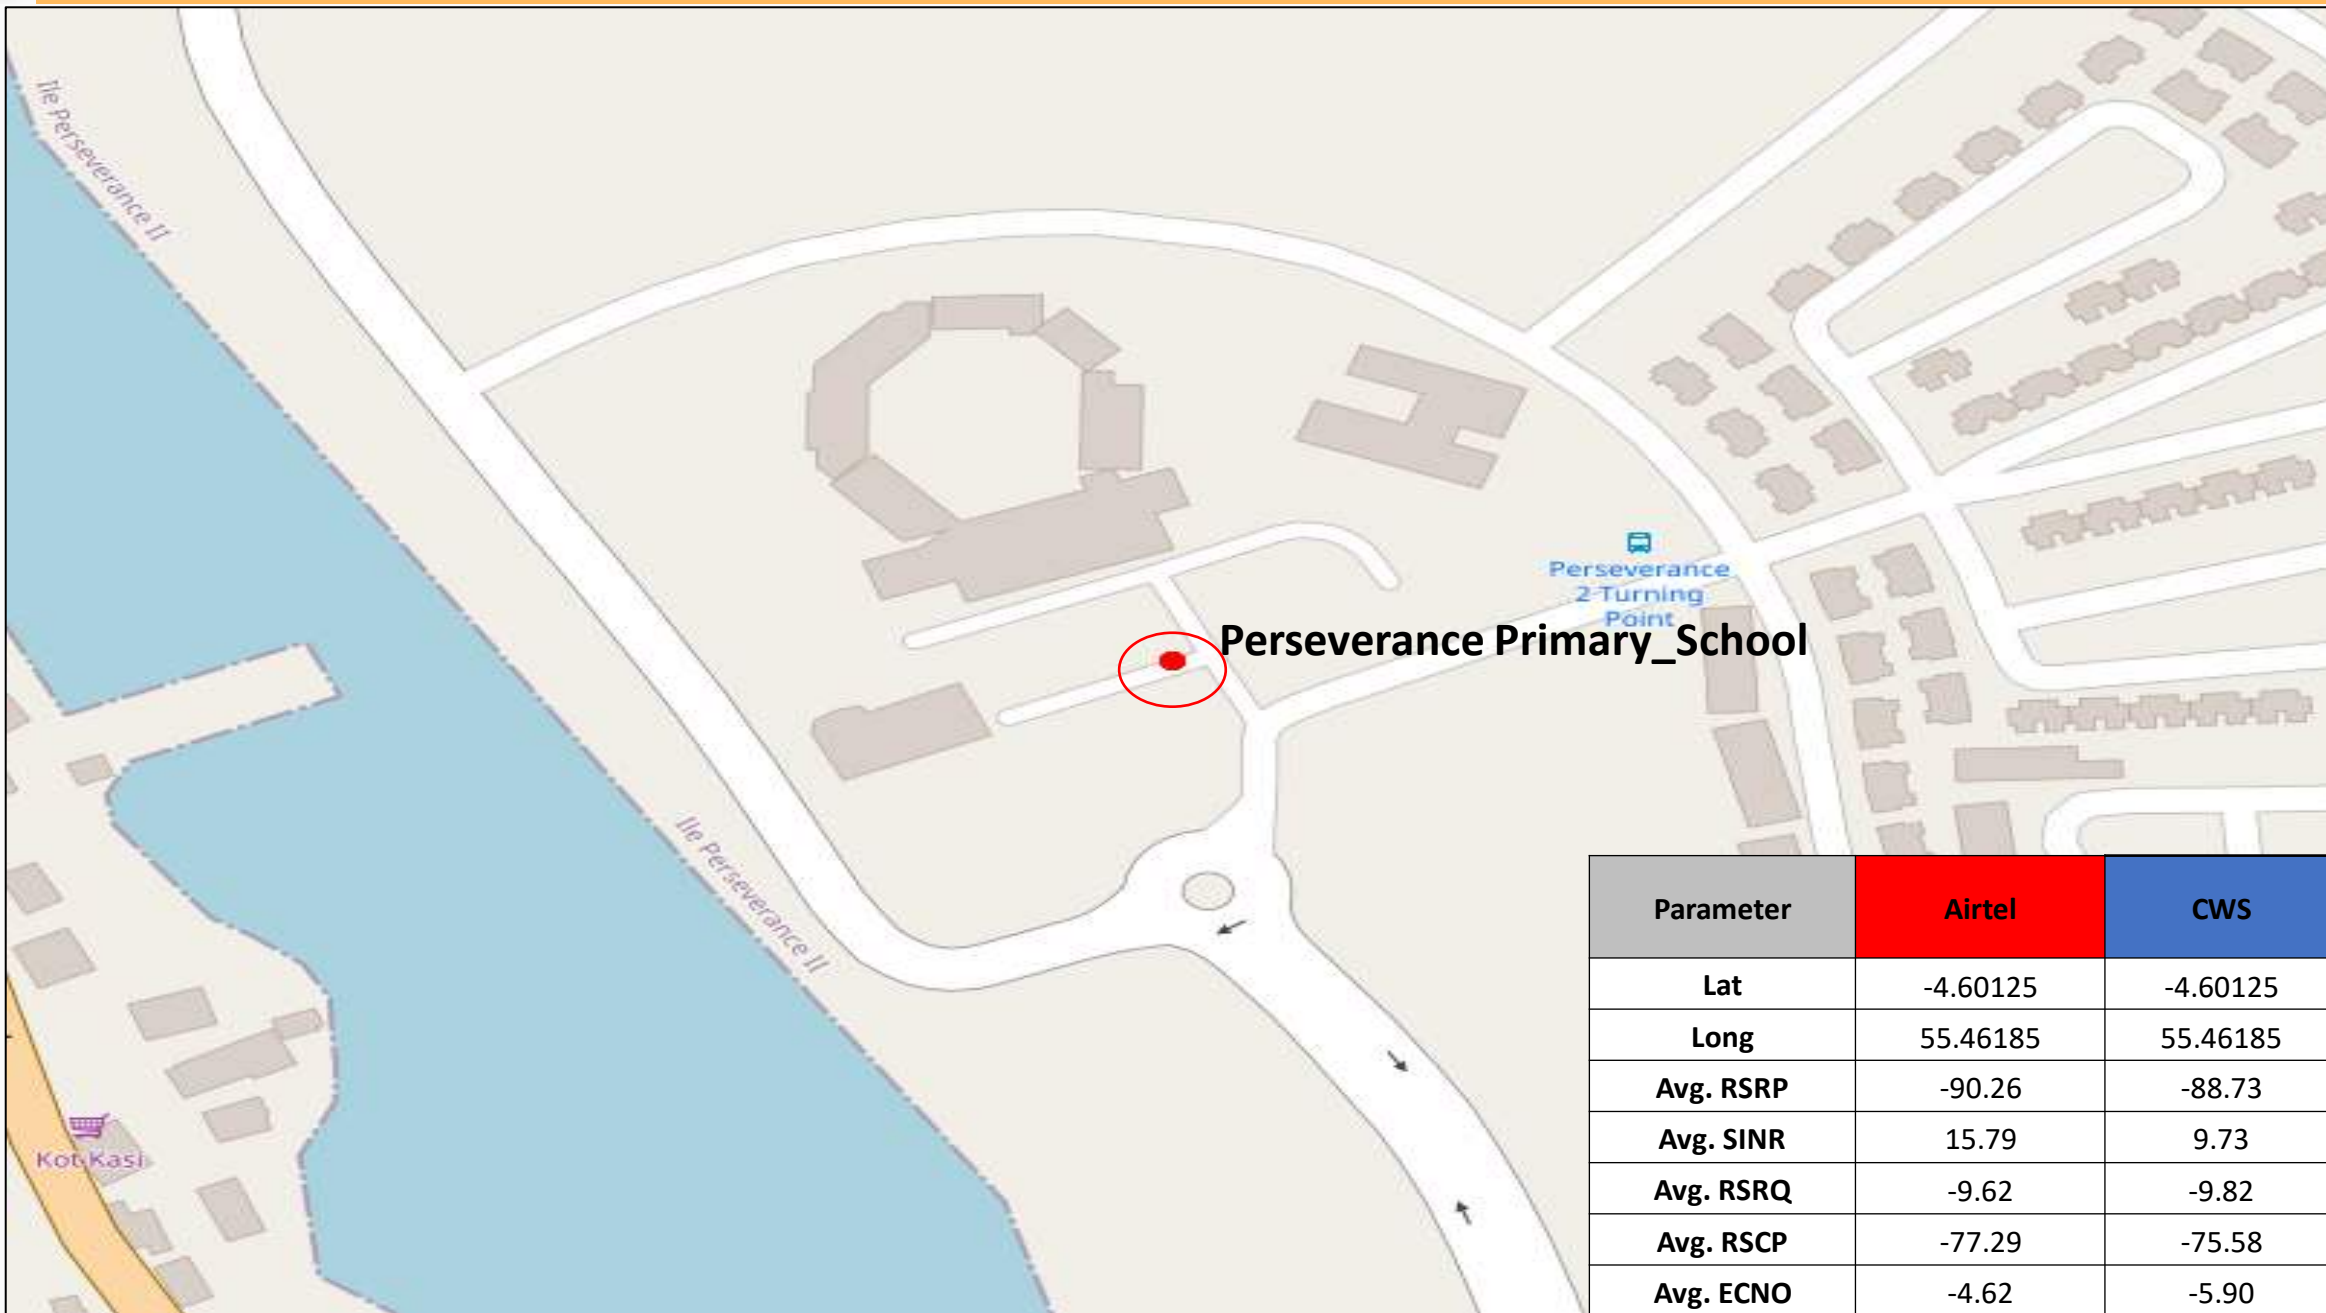

Latency KPIs	Airtel 3G	CWS 3G
Overall Latency	Sample Count [32 bytes]	12	18
	Average Latency [ms]	388.50	176.89
	Median Latency [ms]	404	155
	Ping session status: Successful	12	18
	Ping session status: Failed [Socket error]	0	0
	Ping session status: Failed [Protocol error timeout]	10	3
	Packet Loss<1%	45.45	14.29
www.google.com	Average Latency [ms]	404.27	142.90
	Median Latency [ms]	404	139
	Ping session status: Successful	11	10
	Ping session status: Failed [Socket error]	0	0
	Ping session status: Failed [Protocol error timeout]	0	0
	Packet Loss<1%	0.00	0.00
102.133.176.104	Average Latency [ms]	215.00	219.38
	Median Latency [ms]	215	199
	Ping session status: Successful	1	8
	Ping session status: Failed [Socket error]	0	0
	Ping session status: Failed [Protocol error timeout]	10	3
	Packet Loss<1%	90.91	27.27

UMTS YOUTUBE Success Ratio		
KPIs	Airtel 3G	CWS 3G
Attempt(Count)	12	11
Success(Count)	12	11
Failure(Count)	0	0
YouTube Access Time (s)	3.13	1.85
YouTube Average Resolution (pixels)	1047.27	1032.44
YouTube Success Ratio [%]	100.00	100.00

Static Point Location 2 - Perseverance Primary_School