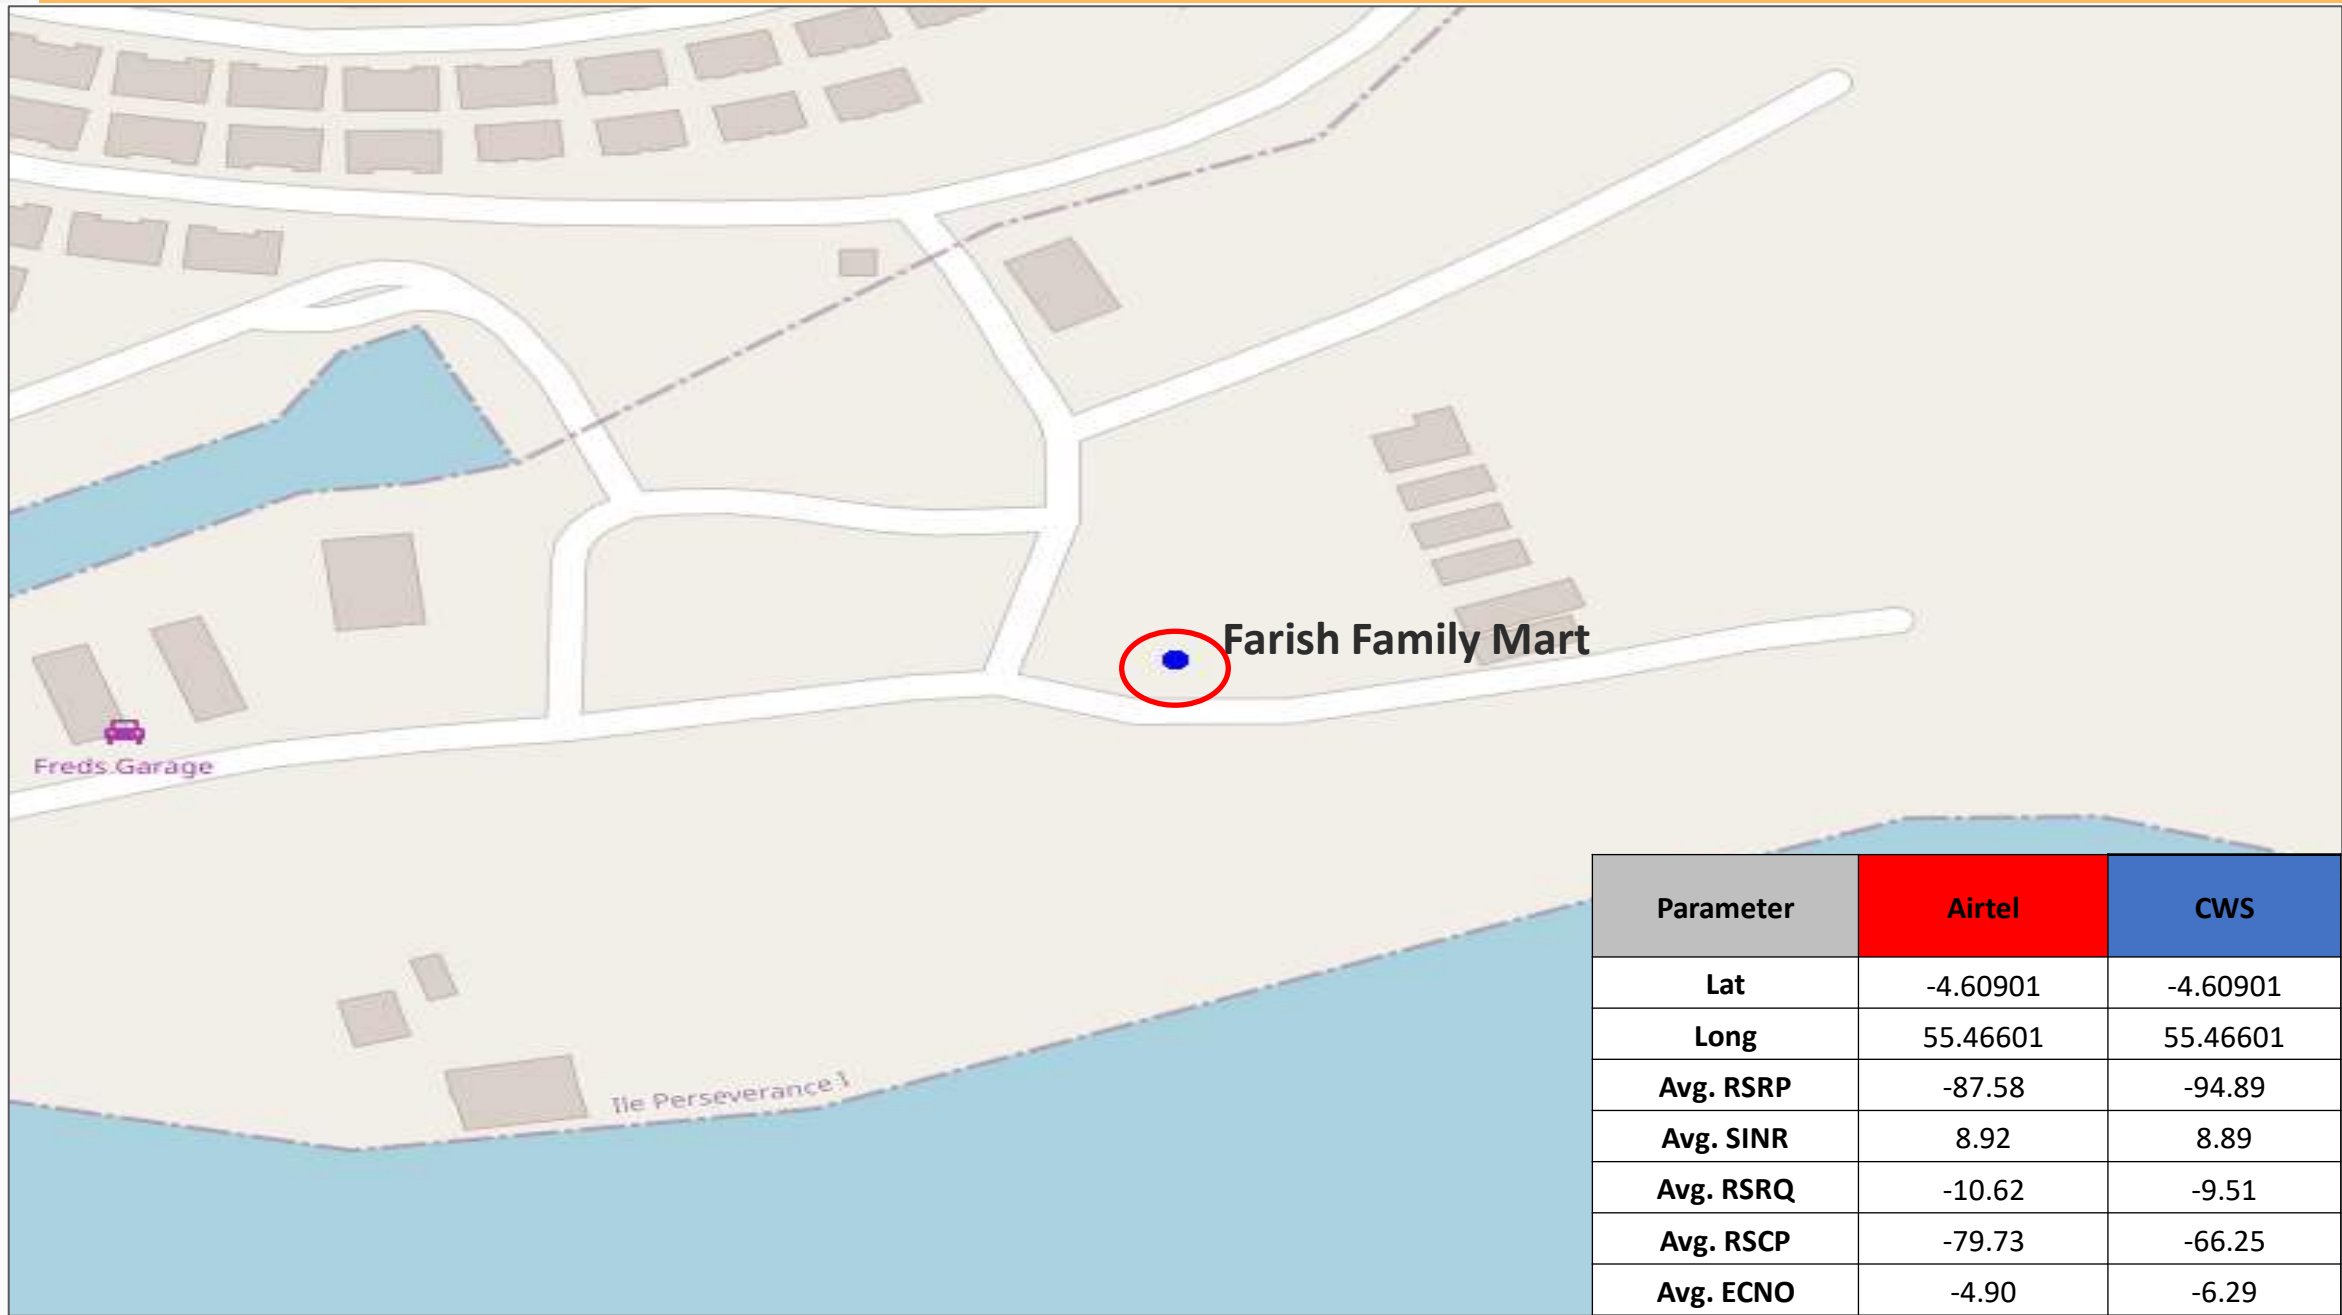

Static Points Location – Cluster Perseverance

Static Point Location 1 - Farish Family Mart

4G Preferred Data Findings:

- Airtel SFTP DL is (6.86 Mbps), while SFTP UL is (7.65 Mbps), CWS SFTP DL is (8.78 Mbps), while SFTP UL is (2.87 Mbps)
- Airtel HTTP DL is (9.36 Mbps), HTTP Capacity DL is (7.50 Mbps) ,HTTP UL is (12.49 Mbps) , and HTTP Capacity UL is (19.70 Mbps).
- CWS HTTP DL is (9.93 Mbps), HTTP Capacity DL is (34.70 Mbps) ,HTTP UL is (3.72 Mbps) , and HTTP Capacity UL is (9.89 Mbps).
- On live web page testing for browsing, www.shein.com took (7.56s), www.nbs.gov.sc took (17.37s), and www.sbc.sc took (16.32s) on Airtel.
- On live web page testing for browsing, www.shein.com took (6.01s), www.nbs.gov.sc took (16.65s), and www.sbc.sc took (13.01s) on CWS.
- On static browsing, Kepler Webpage took (4.10s), and Kepler Mobile took (1.70s) on Airtel.
- On static browsing, Kepler Webpage took (4.28s), and Kepler Mobile took (2.66s) on CWS.
- YouTube average resolution in Airtel is (1005.45) pixels.
- YouTube average resolution in CWS is (1040.05) pixels.
- Airtel scored 25.00% in Carrier Aggregation (CA).
- CWS scored 25.00% in Carrier Aggregation (CA).