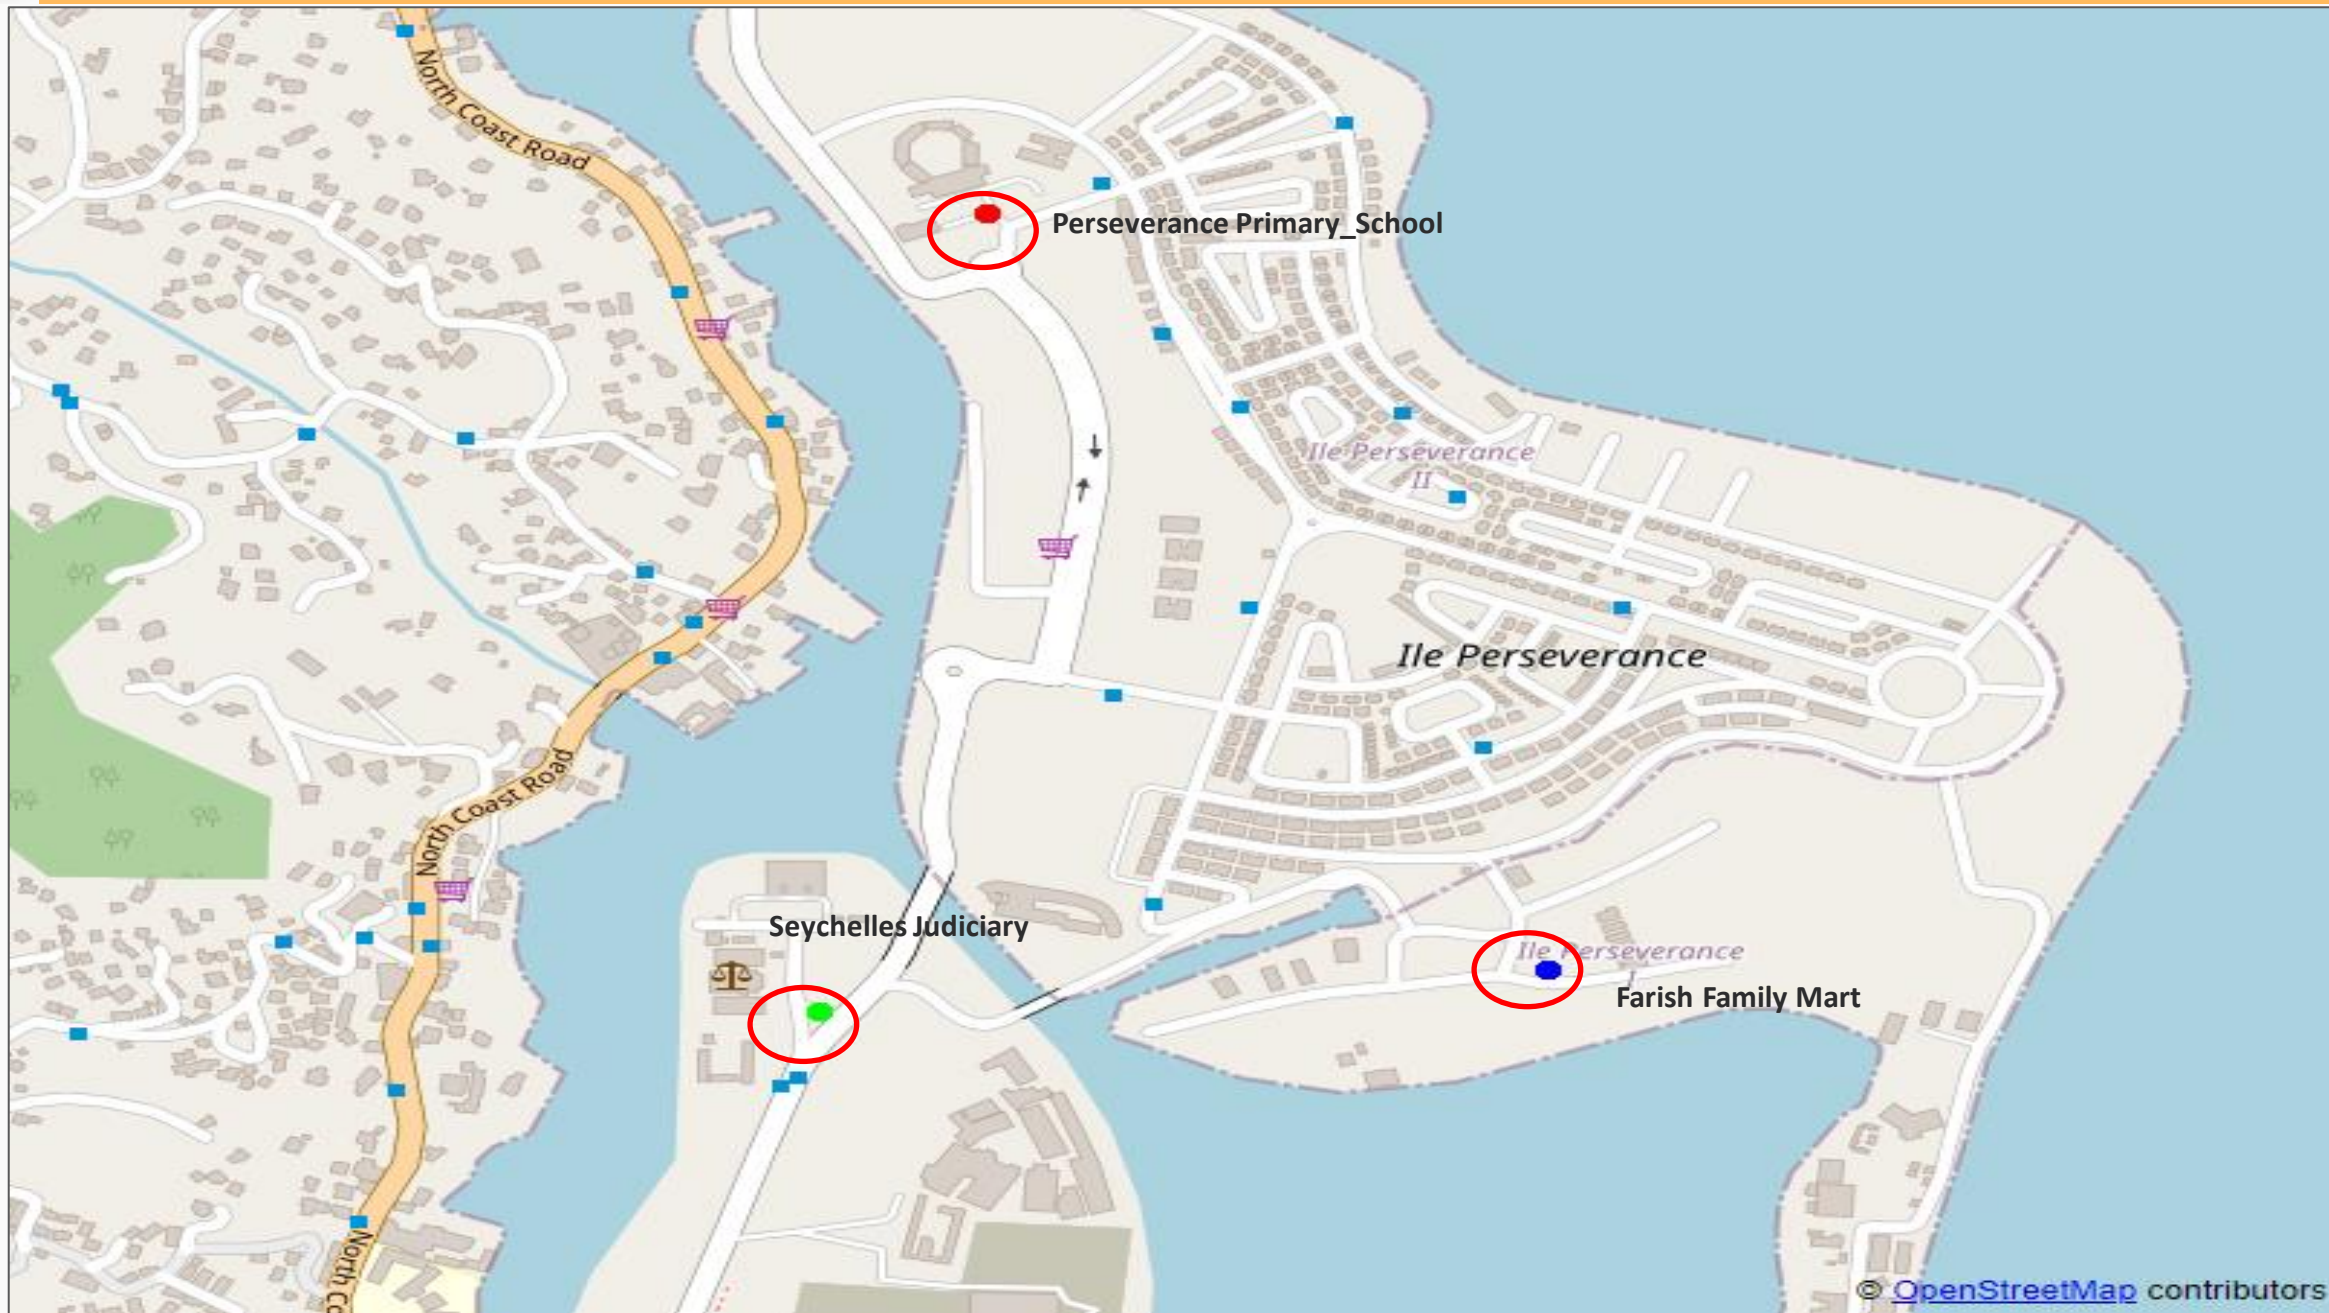

Static Points Location – Cluster Perseverance

Static Point Location 1 - Farish Family Mart

4G Preferred Data Findings:

- Airtel SFTP DL is (6.86 Mbps), while SFTP UL is (7.65 Mbps), CWS SFTP DL is (8.78 Mbps), while SFTP UL is (2.87 Mbps)
- Airtel HTTP DL is (9.36 Mbps), HTTP Capacity DL is (7.50 Mbps) ,HTTP UL is (12.49 Mbps) , and HTTP Capacity UL is (19.70 Mbps).
- CWS HTTP DL is (9.93 Mbps), HTTP Capacity DL is (34.70 Mbps) ,HTTP UL is (3.72 Mbps) , and HTTP Capacity UL is (9.89 Mbps).
- On live web page testing for browsing, www.shein.com took (7.56s), www.nbs.gov.sc took (17.37s), and www.sbc.sc took (16.32s) on Airtel.
- On live web page testing for browsing, www.shein.com took (6.01s), www.nbs.gov.sc took (16.65s), and www.sbc.sc took (13.01s) on CWS.
- On static browsing, Kepler Webpage took (4.10s), and Kepler Mobile took (1.70s) on Airtel.
- On static browsing, Kepler Webpage took (4.28s), and Kepler Mobile took (2.66s) on CWS.
- YouTube average resolution in Airtel is (1005.45) pixels.
- YouTube average resolution in CWS is (1040.05) pixels.
- Airtel scored 25.00% in Carrier Aggregation (CA).
- CWS scored 25.00% in Carrier Aggregation (CA).