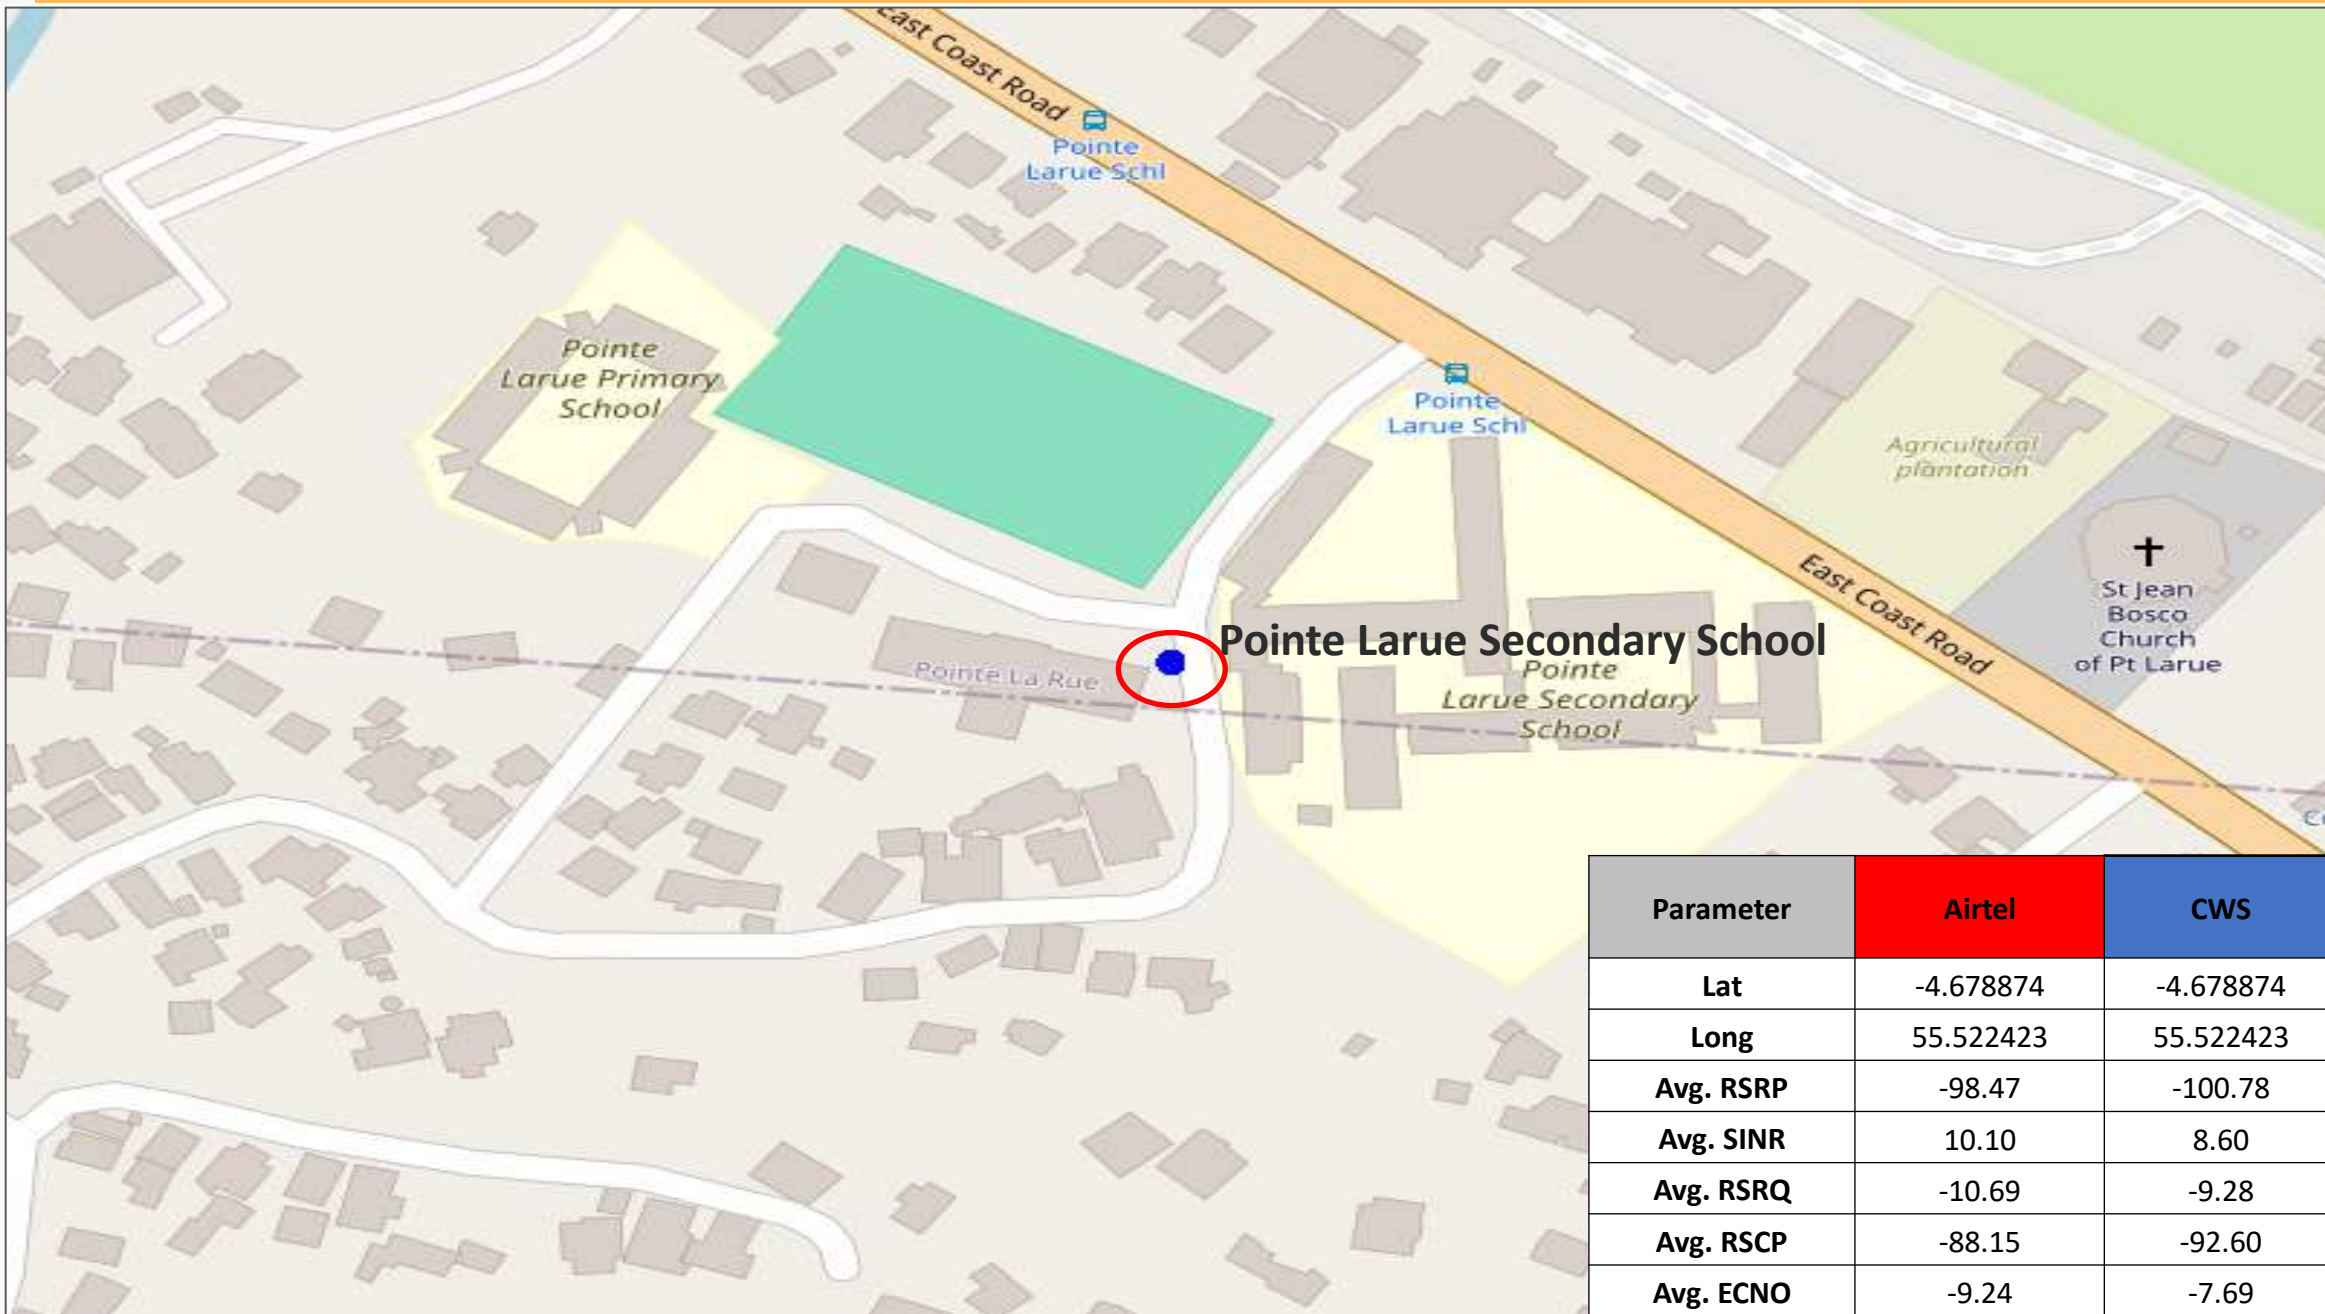

Static Points Location – Cluster PointeLarue

Static Point Location 1 - Pointe Larue Secondary School

Parameter	Airtel	CWS
Lat	-4.678874	-4.678874
Long	55.522423	55.522423
Avg. RSRP	-98.47	-100.78
Avg. SINR	10.10	8.60
Avg. RSRQ	-10.69	-9.28
Avg. RSCP	-88.15	-92.60
Avg. ECNO	-9.24	-7.69