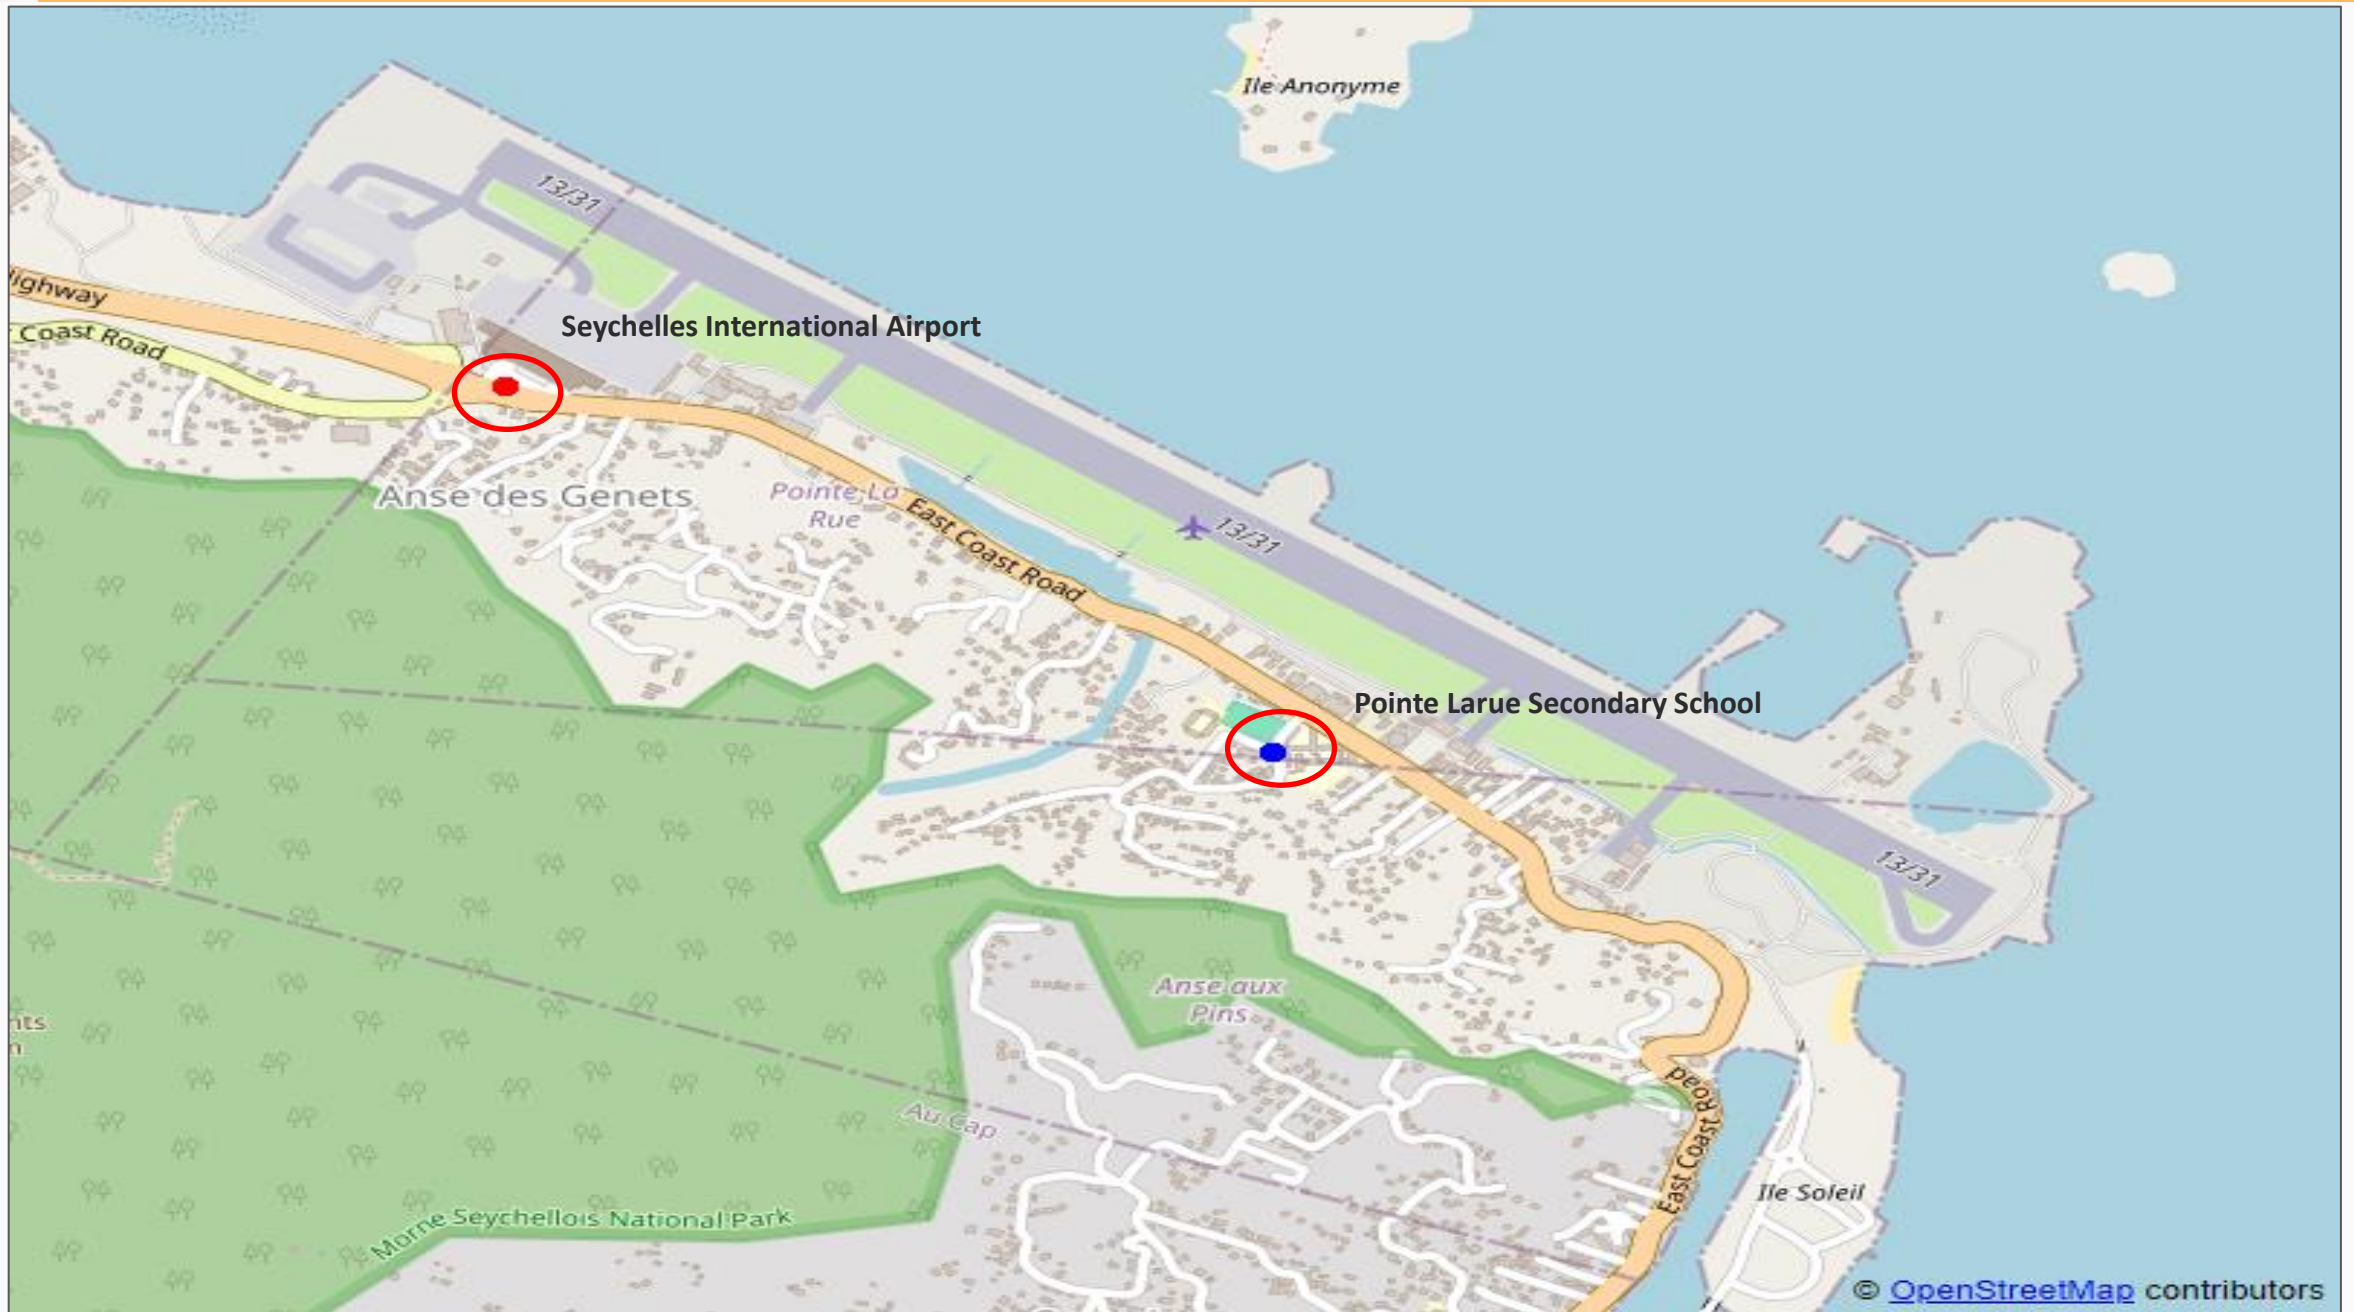

Static Points Location – Cluster PointeLarue

Static Point Location 1 - Pointe Larue Secondary School

Parameter	Airtel	CWS
Lat	-4.678874	-4.678874
Long	55.522423	55.522423
Avg. RSRP	-98.47	-100.78
Avg. SINR	10.10	8.60
Avg. RSRQ	-10.69	-9.28
Avg. RSCP	-88.15	-92.60
Avg. ECNO	-9.24	-7.69