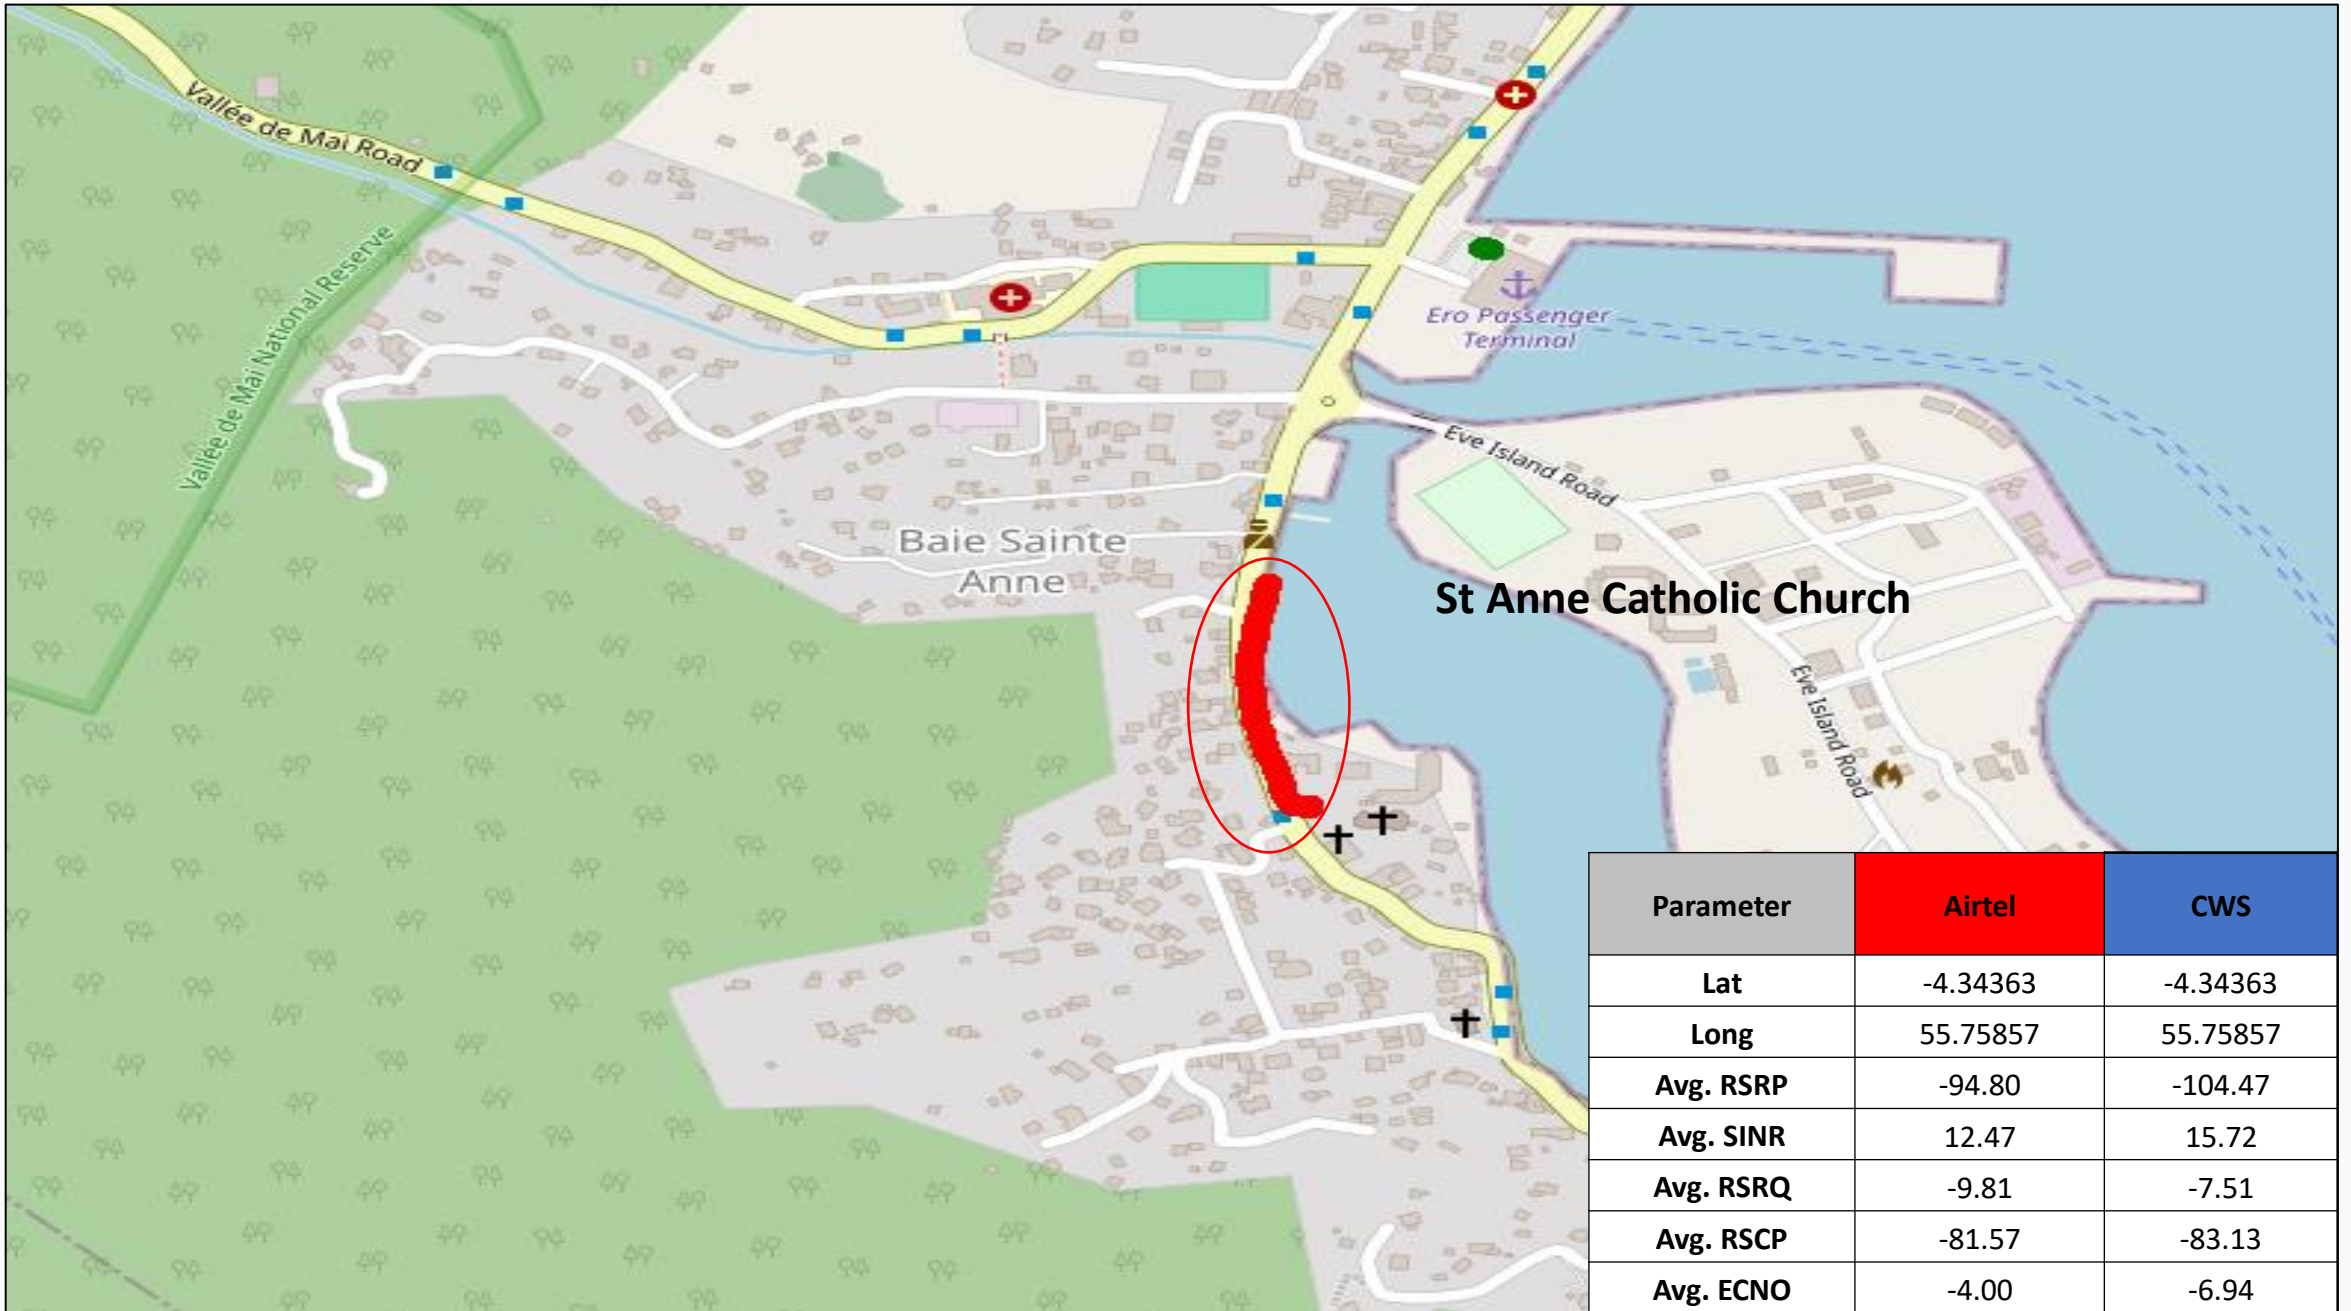

Latency KPIs	Airtel 3G	CWS 3G
Overall Latency	Sample Count [32 bytes]	12	17
	Average Latency [ms]	343.25	167.53
	Median Latency [ms]	408	141
	Ping session status: Successful	12	17
	Ping session status: Failed [Socket error]	0	0
	Ping session status: Failed [Protocol error timeout]	7	1
	Packet Loss<1%	36.84	5.56
www.google.com	Average Latency [ms]	413.67	139.33
	Median Latency [ms]	416	140
	Ping session status: Successful	9	9
	Ping session status: Failed [Socket error]	0	0
	Ping session status: Failed [Protocol error timeout]	0	0
	Packet Loss<1%	0.00	0.00
102.133.176.104	Average Latency [ms]	132.00	199.25
	Median Latency [ms]	138	199
	Ping session status: Successful	3	8
	Ping session status: Failed [Socket error]	0	0
	Ping session status: Failed [Protocol error timeout]	7	1
	Packet Loss<1%	70.00	11.11

UMTS YOUTUBE Success Ratio		
KPIs	Airtel 3G	CWS 3G
Attempt(Count)	10	10
Success(Count)	10	8
Failure(Count)	0	2
YouTube Access Time (s)	3.26	3.07
YouTube Average Resolution (pixels)	1080.00	1080.00
YouTube Success Ratio [%]	100.00	80.00

Static Point Location 2 - St Anne Catholic Church