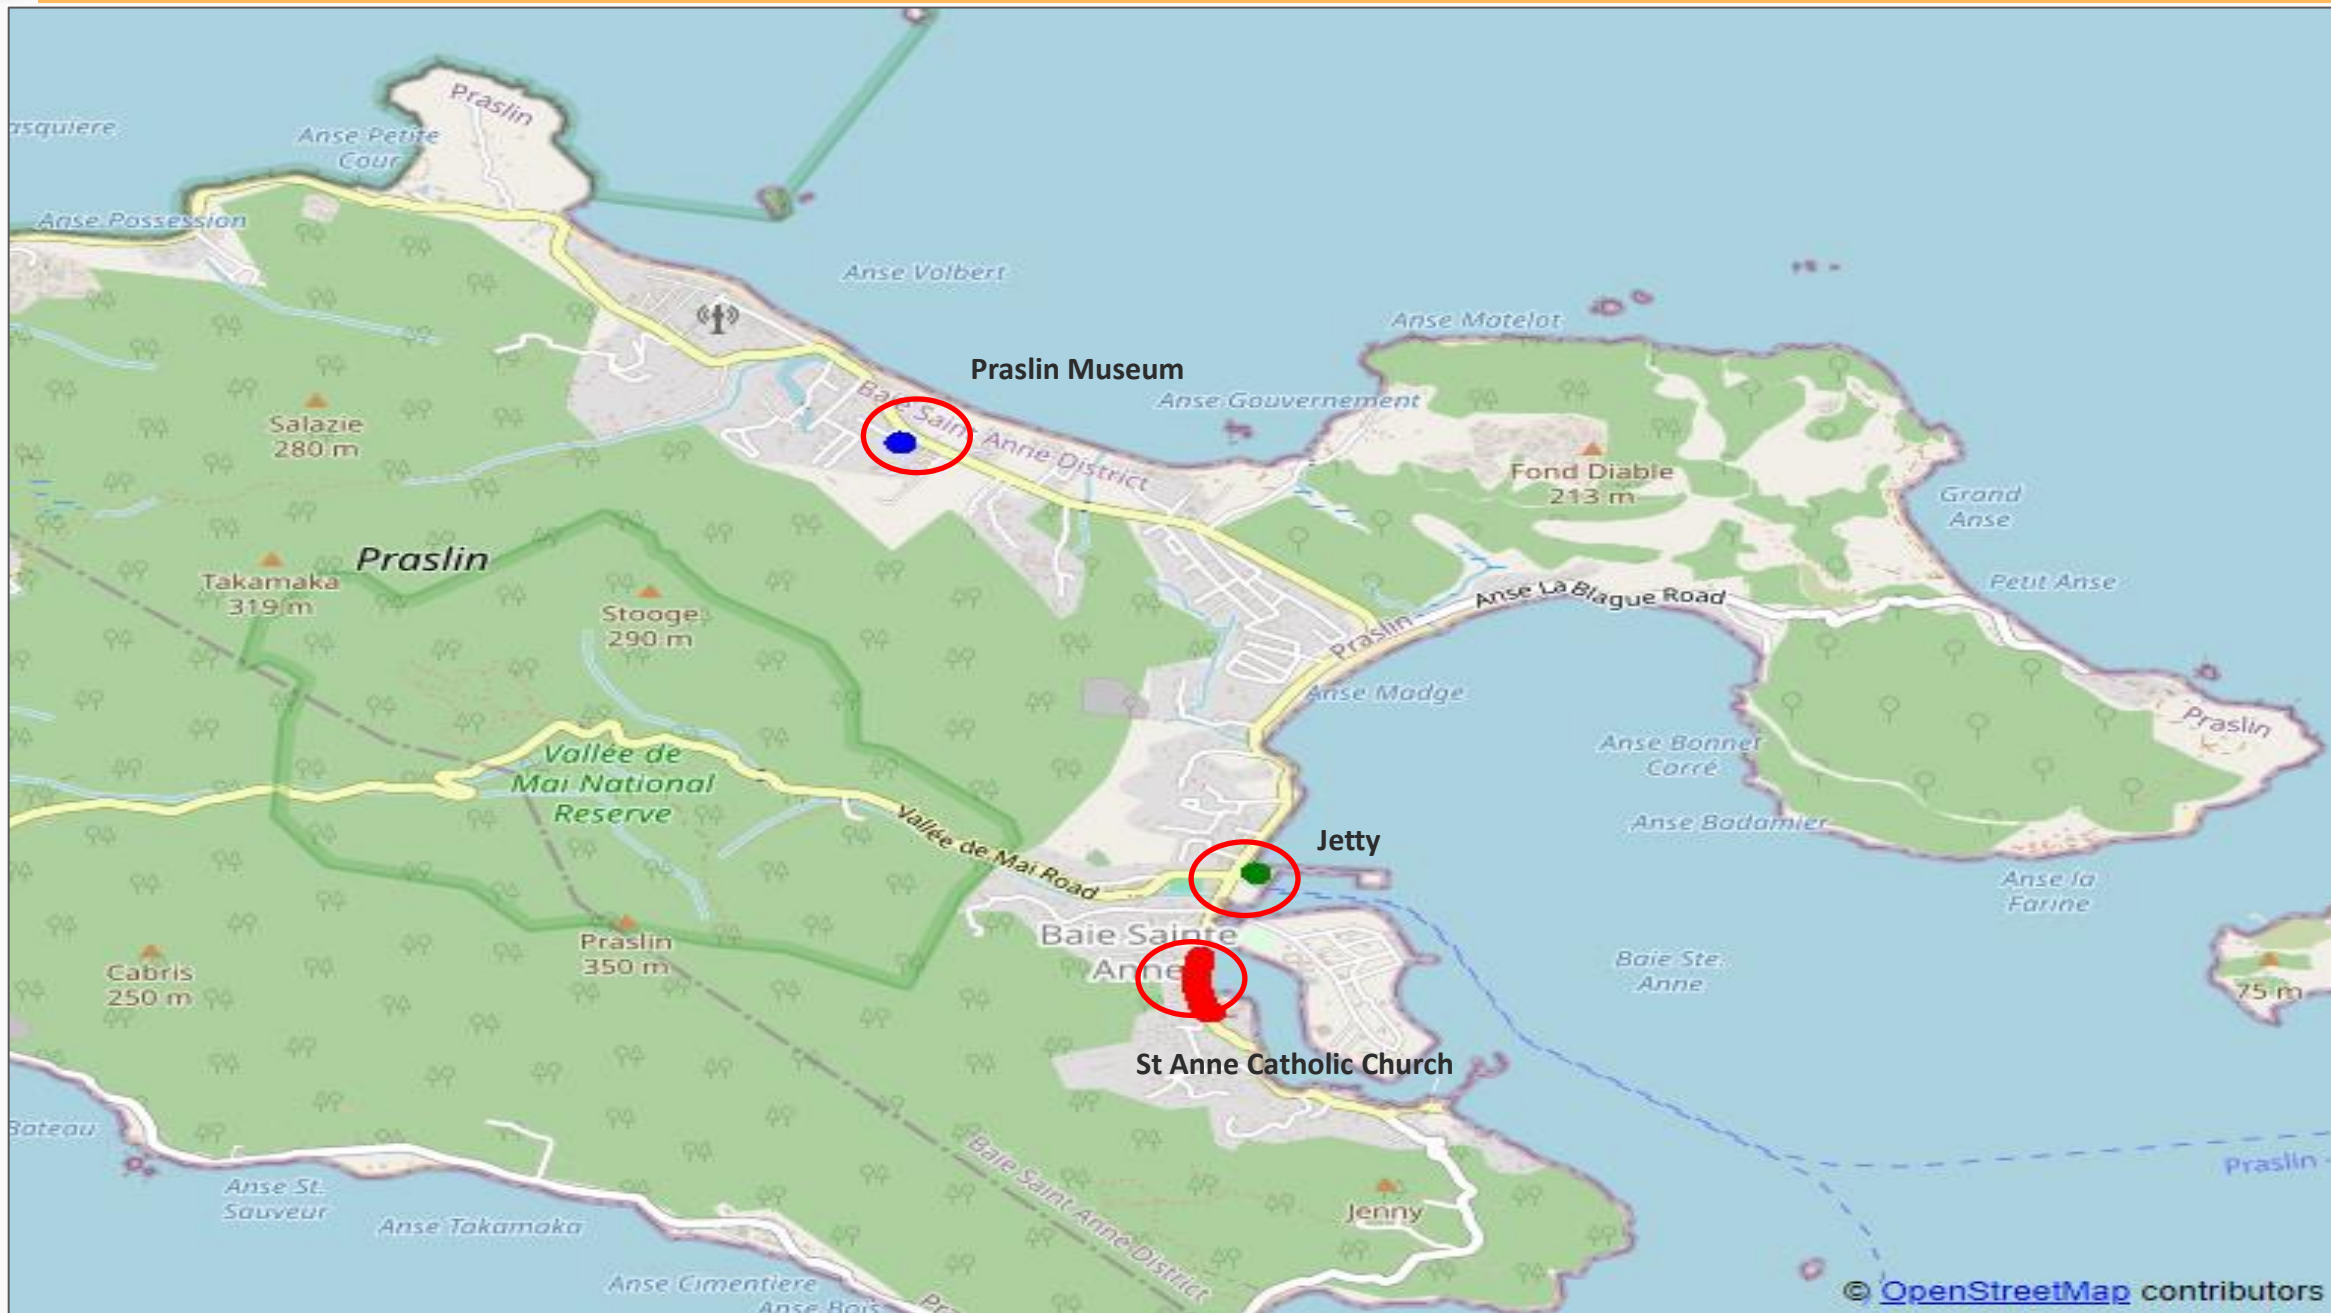

Static Points Location – Cluster Praslin_BaieSte-Anne

Static Point Location 1 - Praslin Museum

4G Preferred Data Findings:

- Airtel SFTP DL is (15.87 Mbps), while SFTP UL is (7.12 Mbps), CWS SFTP DL is (6.04 Mbps), while SFTP UL is (4.42 Mbps)
- Airtel HTTP DL is (17.61 Mbps), HTTP Capacity DL is (92.35 Mbps) ,HTTP UL is (11.02 Mbps) , and HTTP Capacity UL is (20.35 Mbps).
- CWS HTTP DL is (6.20 Mbps), HTTP Capacity DL is (13.19 Mbps) ,HTTP UL is (8.26 Mbps) , and HTTP Capacity UL is (20.28 Mbps).
- On live web page testing for browsing, www.shein.com took (6.12s), www.nbs.gov.sc took (16.67s), and www.sbc.sc took (14.48s) on Airtel.
- On live web page testing for browsing, www.shein.com took (5.30s), www.nbs.gov.sc took (1.52s), and www.sbc.sc took (13.52s) on CWS.
- On static browsing, Kepler Webpage took (3.81s), and Kepler Mobile took (1.73s) on Airtel.
- On static browsing, Kepler Webpage took (5.52s), and Kepler Mobile took (2.79s) on CWS.
- YouTube average resolution in Airtel is (1080.00) pixels.
- YouTube average resolution in CWS is (1080.00) pixels.
- Airtel scored 25.00% in Carrier Aggregation (CA).
- CWS scored 0.00% in Carrier Aggregation (CA).