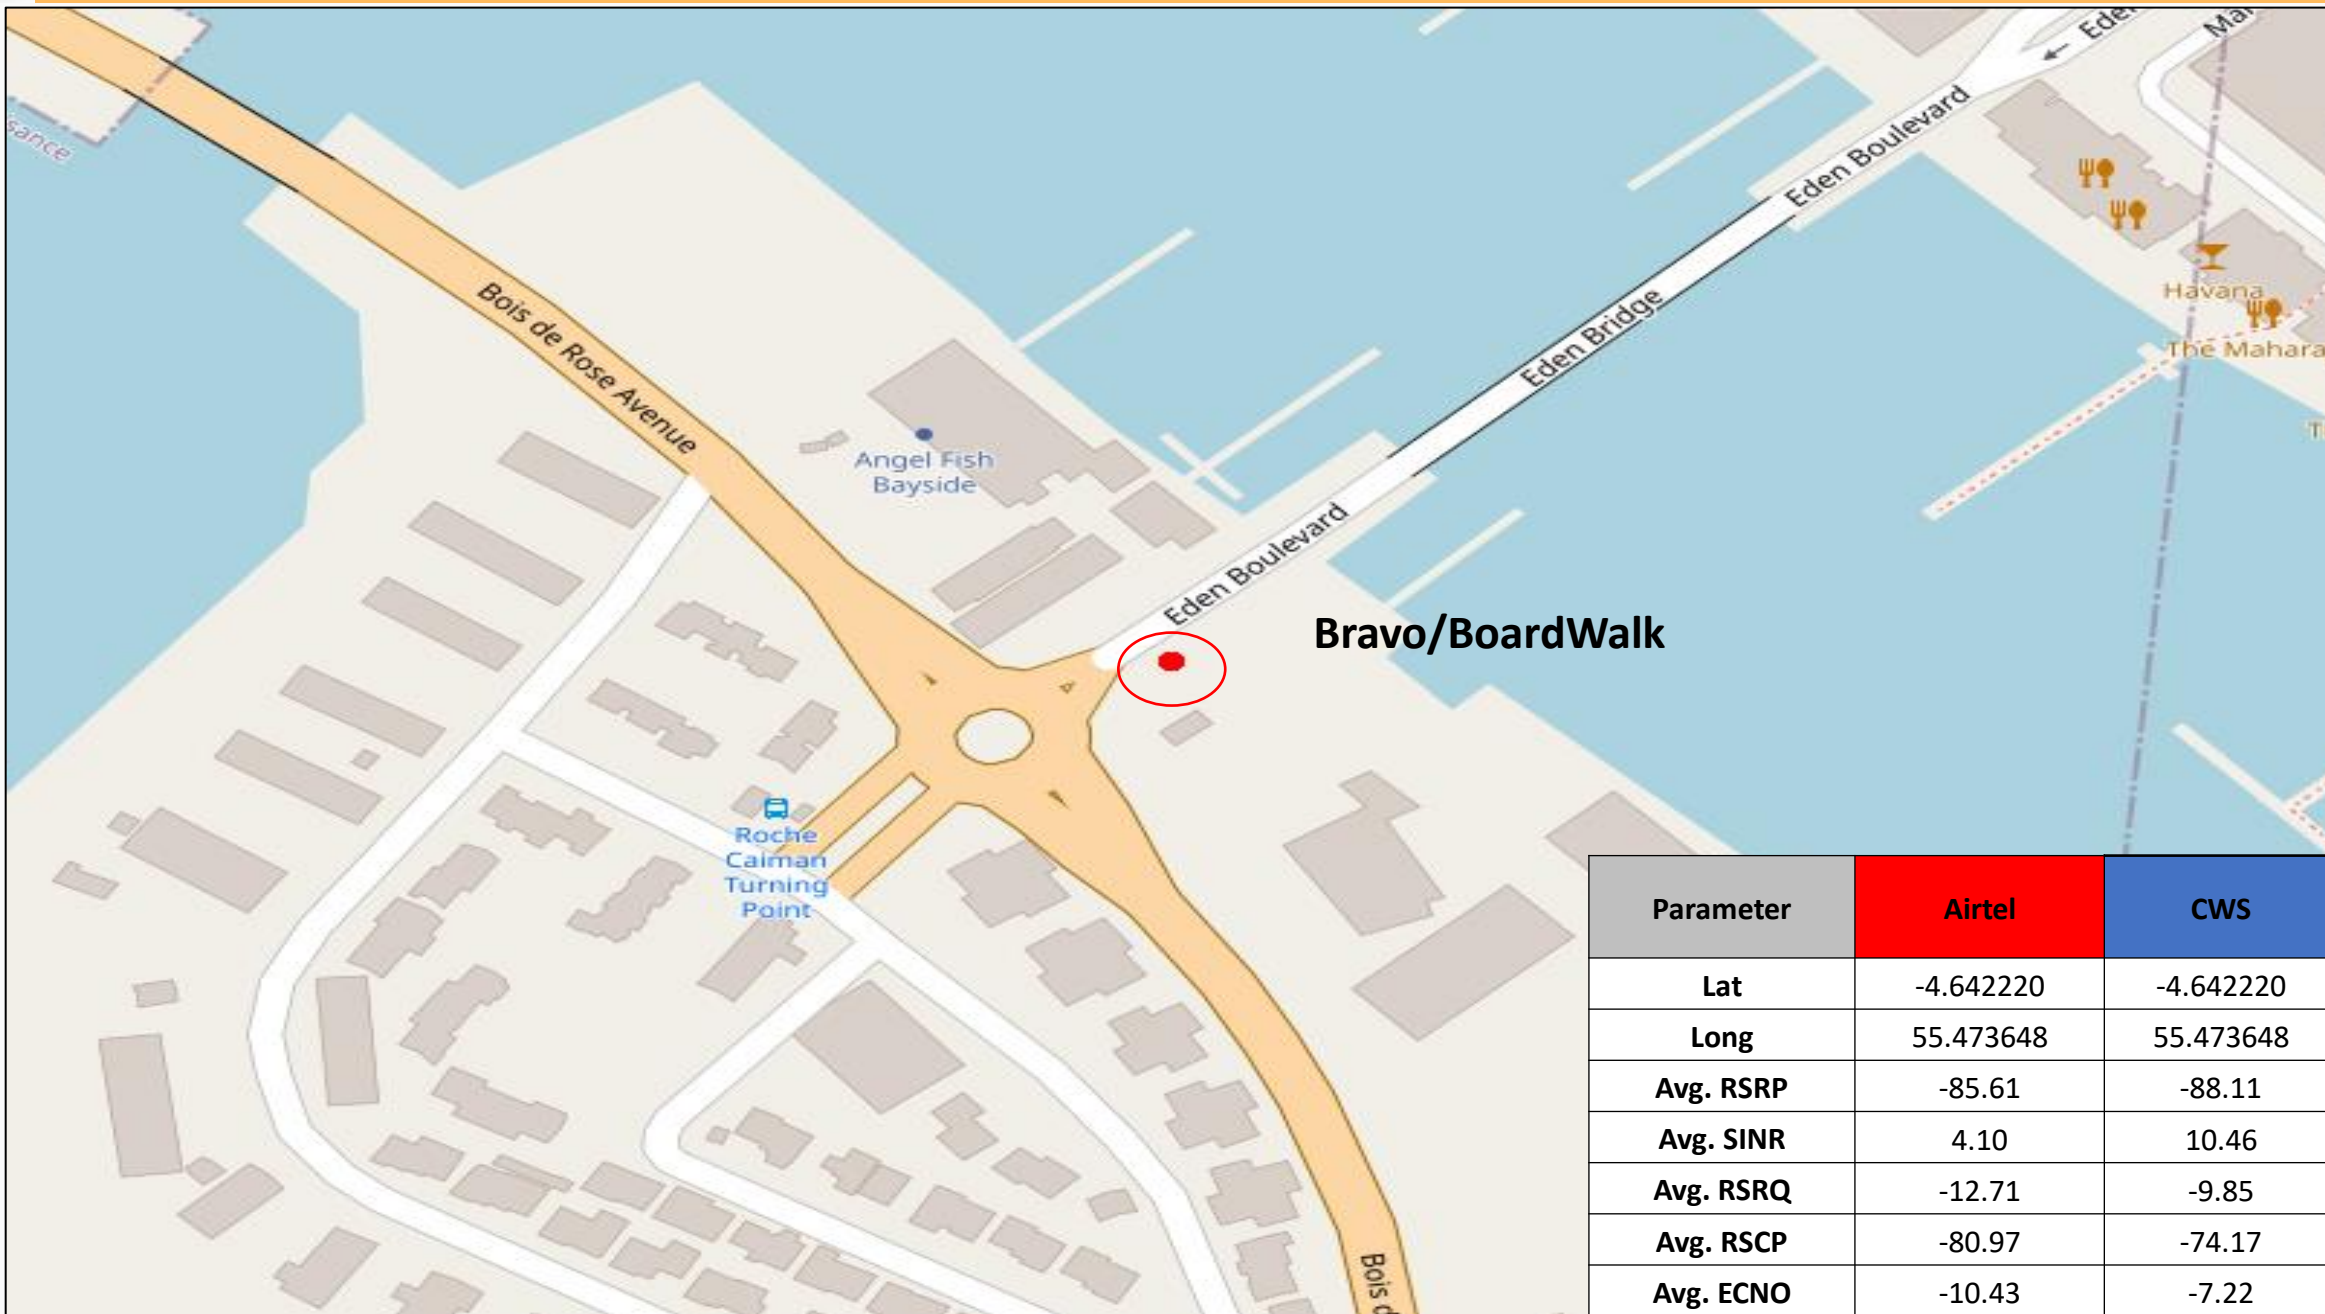

Static Point Location 2 - Bravo/BoardWalk

Parameter	Airtel	CWS
Lat	-4.642220	-4.642220
Long	55.473648	55.473648
Avg. RSRP	-85.61	-88.11
Avg. SINR	4.10	10.46
Avg. RSRQ	-12.71	-9.85
Avg. RSCP	-80.97	-74.17
Avg. ECNO	-10.43	-7.22