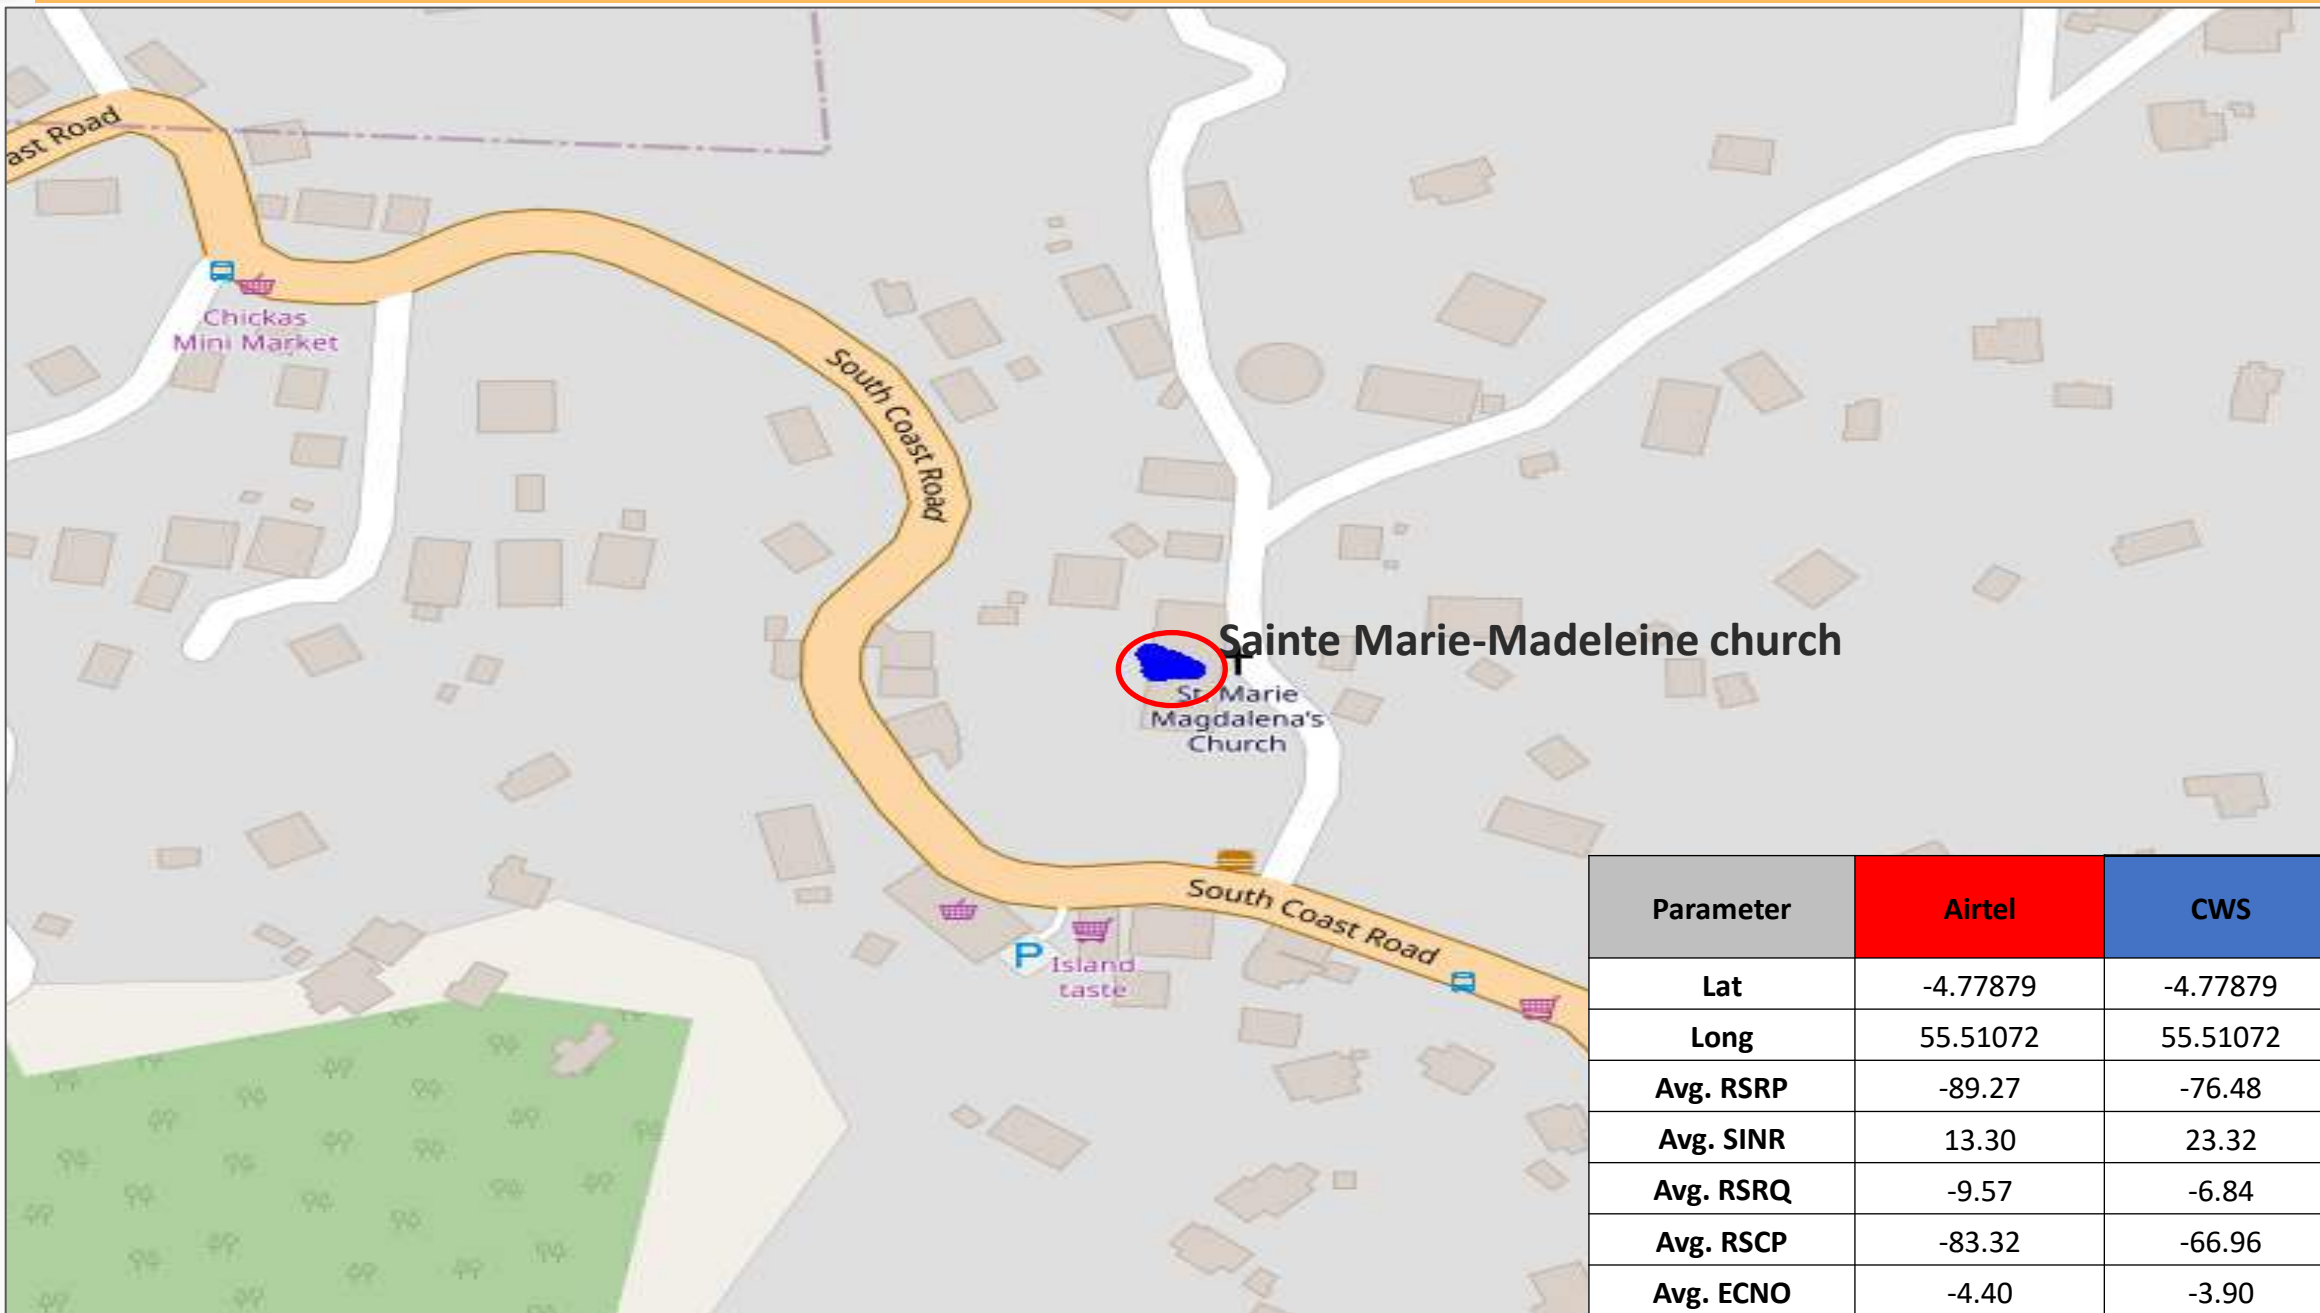

Static Points Location – Cluster Takamaka

Static Point Location 1 - Sainte Marie-Madeleine church

4G Preferred Data Findings:

- Airtel SFTP DL is (16.01 Mbps), while SFTP UL is (8.34 Mbps), CWS SFTP DL is (7.09 Mbps), while SFTP UL is (4.52 Mbps)
- Airtel HTTP DL is (23.82 Mbps), HTTP Capacity DL is (63.58 Mbps) ,HTTP UL is (14.01 Mbps) , and HTTP Capacity UL is (30.60 Mbps).
- CWS HTTP DL is (8.34 Mbps), HTTP Capacity DL is (88.92 Mbps) ,HTTP UL is (9.15 Mbps) , and HTTP Capacity UL is (62.87 Mbps).
- On live web page testing for browsing, www.shein.com took (6.45s), www.nbs.gov.sc took (17.17s), and www.sbc.sc took (15.78s) on Airtel.
- On live web page testing for browsing, www.shein.com took (5.28s), www.nbs.gov.sc took (16.08s), and www.sbc.sc took (14.18s) on CWS.
- On static browsing, Kepler Webpage took (3.82s), and Kepler Mobile took (1.67s) on Airtel.
- On static browsing, Kepler Webpage took (4.97s), and Kepler Mobile took (2.84s) on CWS.
- YouTube average resolution in Airtel is (1080.00) pixels.
- YouTube average resolution in CWS is (1080.00) pixels.
- Airtel scored 25.00% in Carrier Aggregation (CA).
- CWS scored 20.00% in Carrier Aggregation (CA).