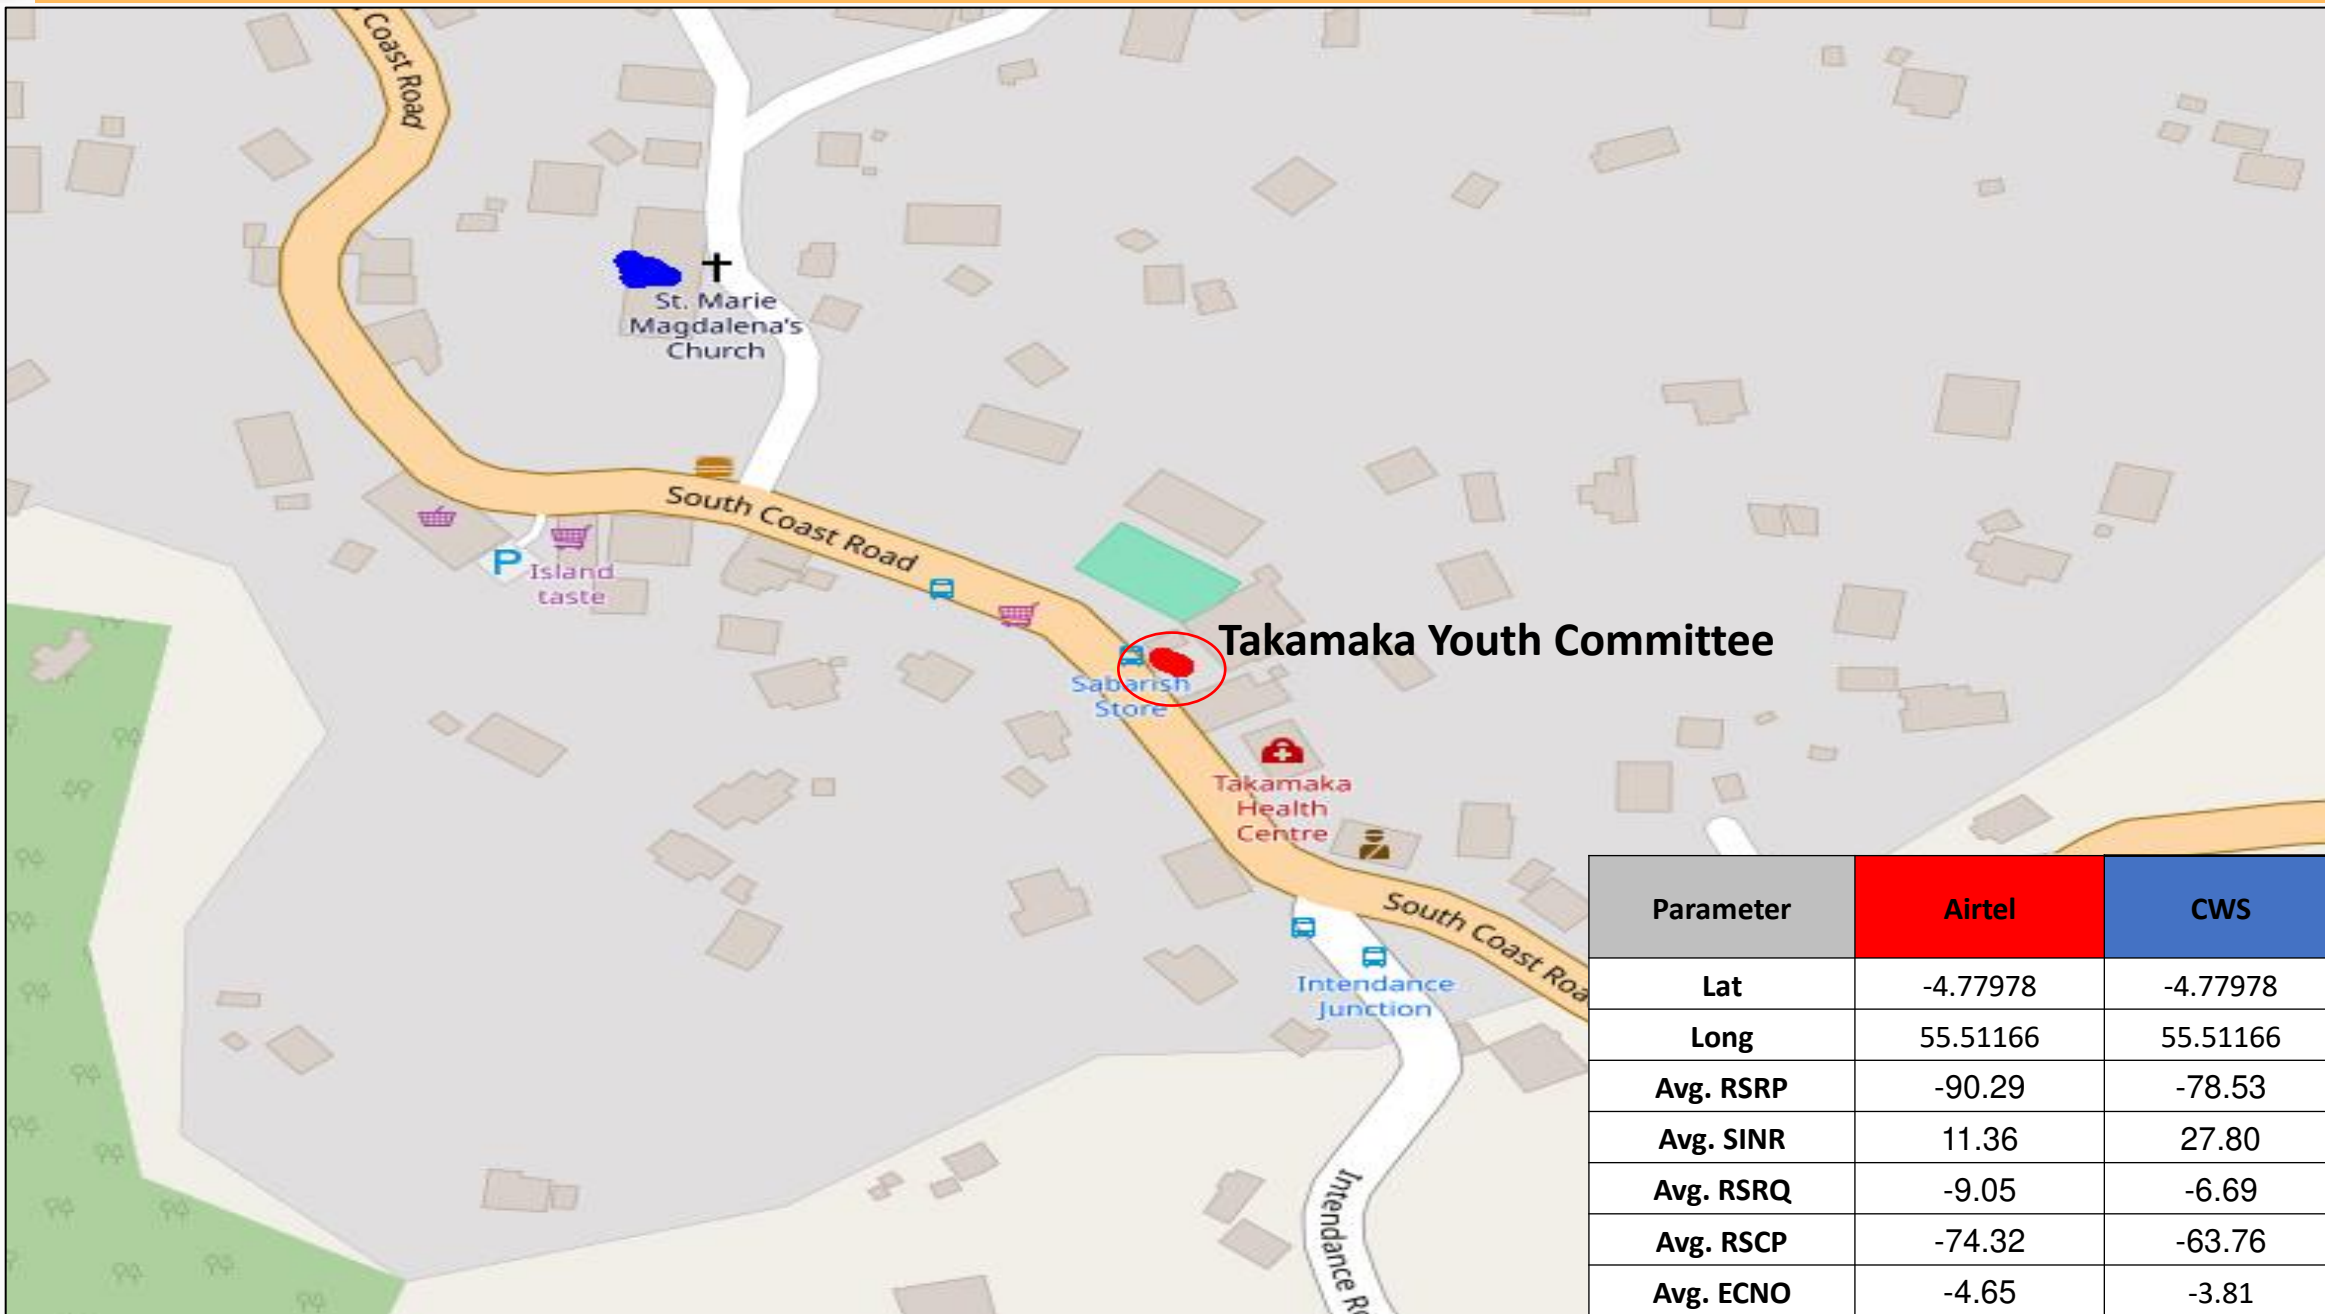

Static Point Location 2 - Takamaka Youth Committee

Parameter	Airtel	CWS
Lat	-4.77978	-4.77978
Long	55.51166	55.51166
Avg. RSRP	-90.29	-78.53
Avg. SINR	11.36	27.80
Avg. RSRQ	-9.05	-6.69
Avg. RSCP	-74.32	-63.76
Avg. ECNO	-4.65	-3.81